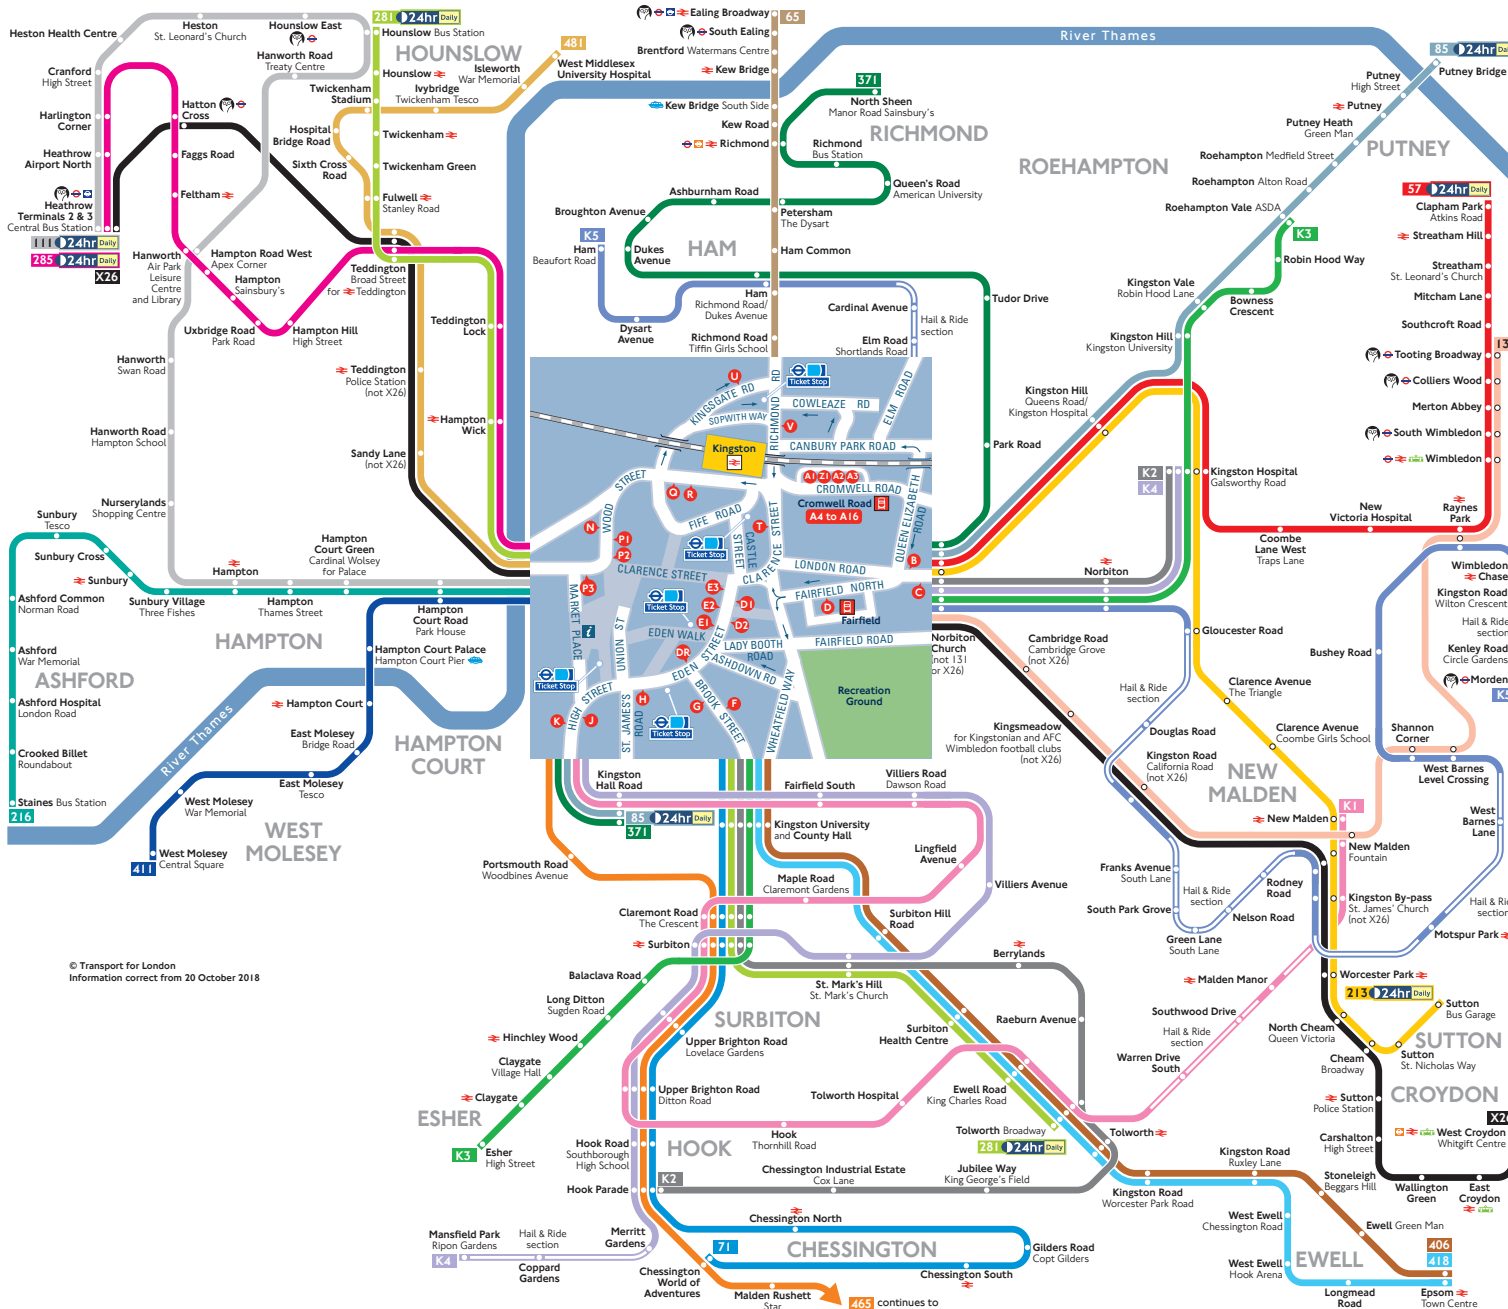

Buses from Kingston

Route finder

Bus route	Towards	Bus stops
57 (24hr Daily)	Clapham Park	A5 B D E
65	Ealing Broadway	A5 G T U
71	Chessington World of Adventures	A16 D5 F
85 (24hr Daily)	Kingston Hall Road	C H H J
	Putney Bridge	C D E K
111 (24hr Daily)	Heathrow Terminals 2 & 3	A7 P R
131	Tooting Broadway	A2 B D E7
213 (24hr Daily)	Sutton	A B D F7
216	Staines	A5 P R
281 (24hr Daily)	Hounslow	E G F N
	Tolworth	A5 D5 F N
285 (24hr Daily)	Heathrow Terminals 2 & 3	A6 P R
371	Kingston Hall Road	C D H J
	Richmond	A B E K
406	Epsom	A5 D5 F
411	West Molesey	A10 P R
418	Epsom	A5 D5 F
465	Dorking	A16 D H J
481	West Middlesex University Hospital	A16 P R
K1	New Malden	A16 D H J
K2	Hook	C D5 F
	Kingston Hospital	A B D G
K3	Esher	C D5 F
	Roehampton Vale	A1 B E K
K4	Kingston Hospital	A1 B E G
	Mansfield Park	C D H J
K5	Ham	C D H J
	Morden	A5 B D E V
X26	Heathrow Terminals 2 & 3	P R T
	West Croydon	A1 N

Other buses

Bus route	Towards	Bus stops
458	Staines	A12 D H J
461	Addlestone	A11 P R
	Chertsey on Sundays	
513	Downside	A5 D H J
514	Hersham	A5 D H J
515	Addlestone	A5 D H J
671 Sch	Chessington South	A5 B D V
	Ham	A5 B D U
715	Guildford	A5 D H J
KU1/KU3	Roehampton Vale University Campus	A2
	Seething Wells Halls of Residence	D
KU6	East Putney	A2
	Seething Wells Halls of Residence	D

Ways to pay

Use your contactless debit or credit card. It's the same fare as Oyster and there is no need to top up.

Top up your Oyster pay as you go credit or buy Travelcards and bus & tram passes at around 4,000 shops across London.