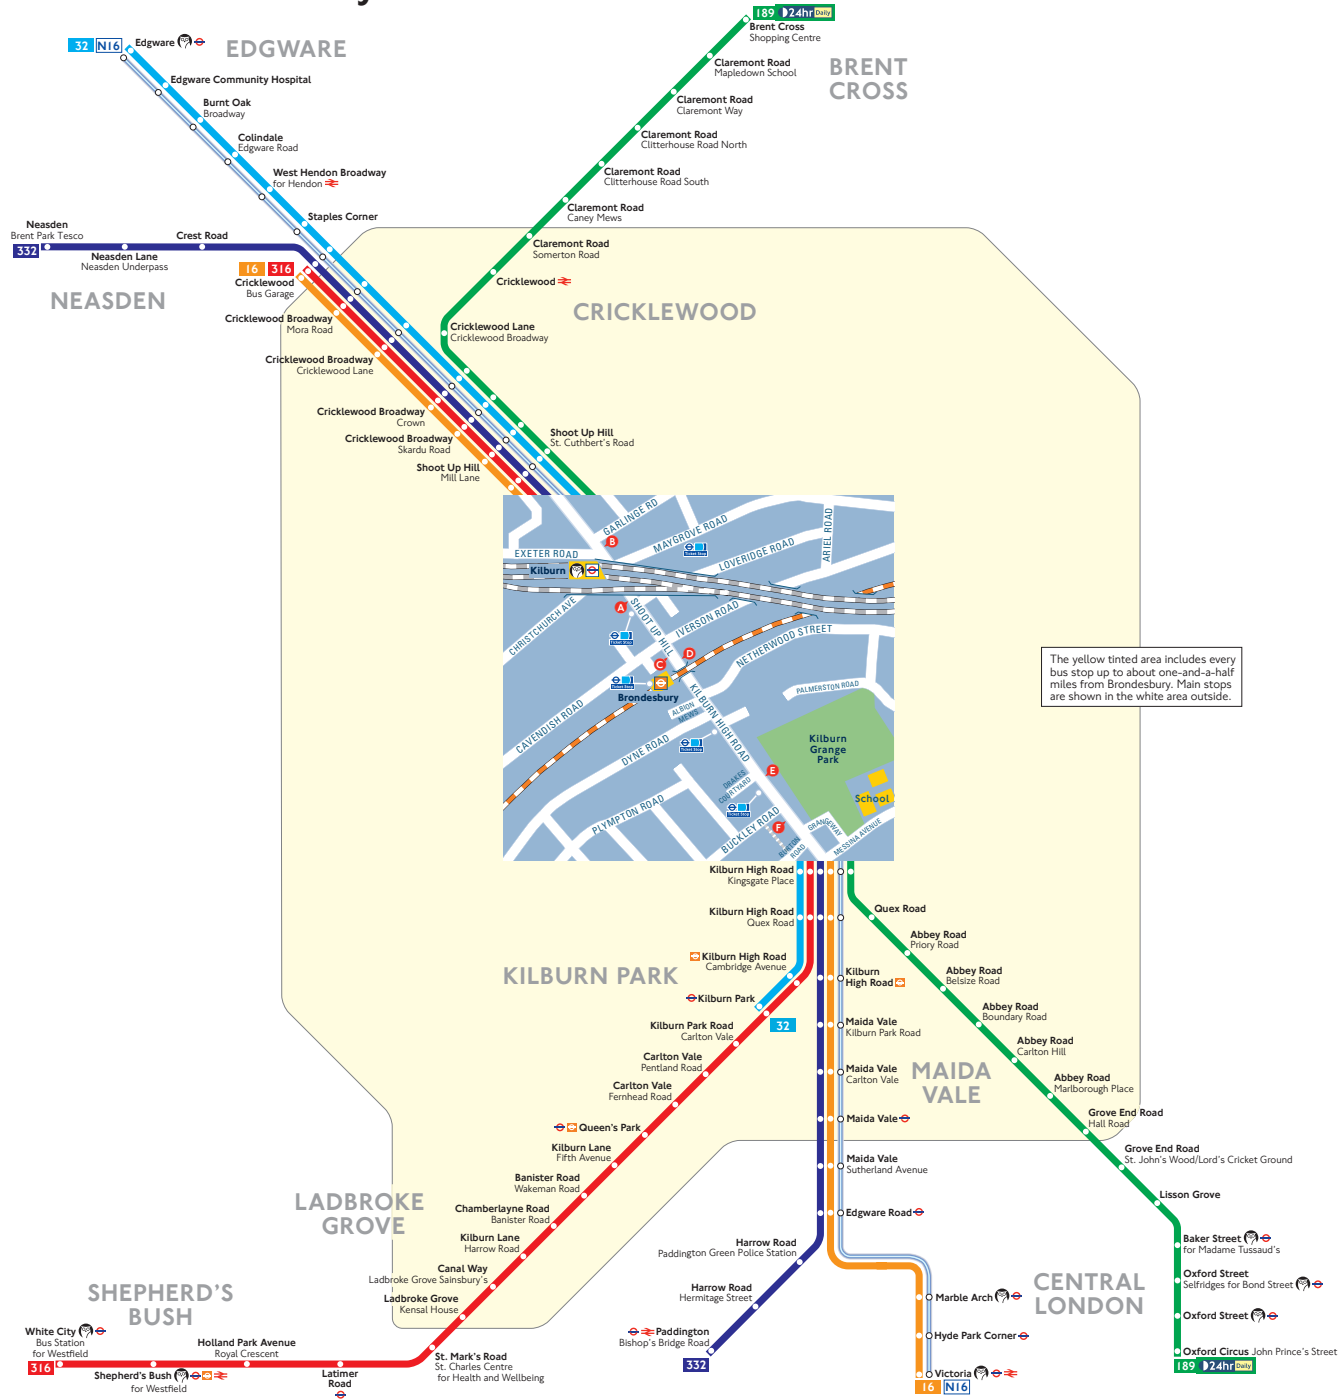

Buses from Brondesbury

Route finder

Bus route	Towards	Bus stops
16	Cricklewood	A C F
	Victoria	B D E
32	Edgware	A C F
	Kilburn Park	B D E
189 24hr Daily	Brent Cross	A C F
	Oxford Circus	B D E
316	Cricklewood	A C F
	White City	B D E
332	Neasden	A C F
	Paddington	B D E

Night buses

Bus route	Towards	Bus stops
N16	Edgware	A C F
	Victoria	B D E