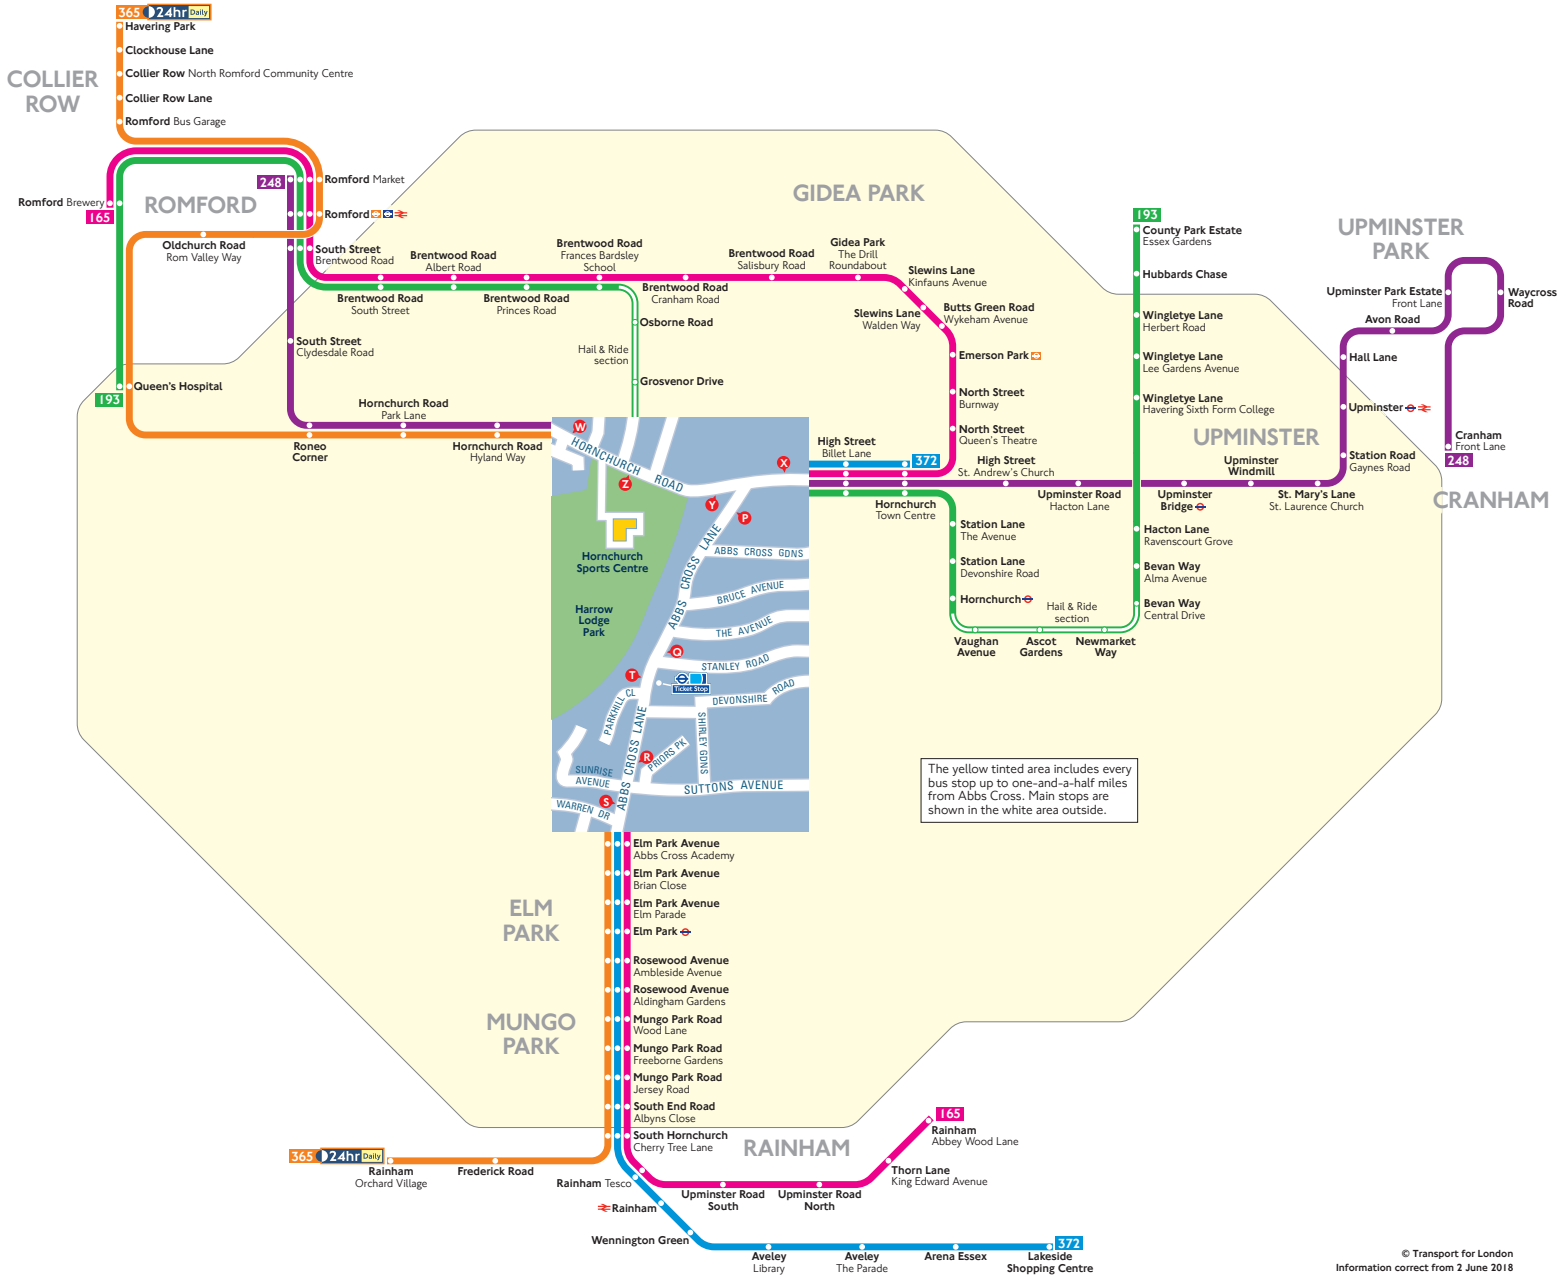

Buses from Abbs Cross

Route finder

Bus route	Towards	Bus stops
165	Rainham Abbey Wood Lane	P O R
	Romford	S T X
193	County Park Estate	X
	Queen's Hospital	Y Z
248	Cranham	W X
	Romford	Y Z
365	Haverling Park	S T Y Z
	Rainham Orchard Village	P O R W
372	Hornchurch	S T X
	Lakeside Shopping Centre	P O R

Other buses

Bus route	Towards	Bus stops
648	Cranham	W X
School journey	Romford	Y Z

Key

	Connections with London Underground
	Connections with London Overground
	Connections with TfL Rail
	Connections with National Rail

Ways to pay

	Use your contactless debit or credit card. It's the same fare as Oyster and there is no need to top up.
	Top up your Oyster pay as you go credit or buy Travelcards and bus & tram passes at around 4,000 shops across London.
	Sign up for an online account to top up online and see your travel history and spending.