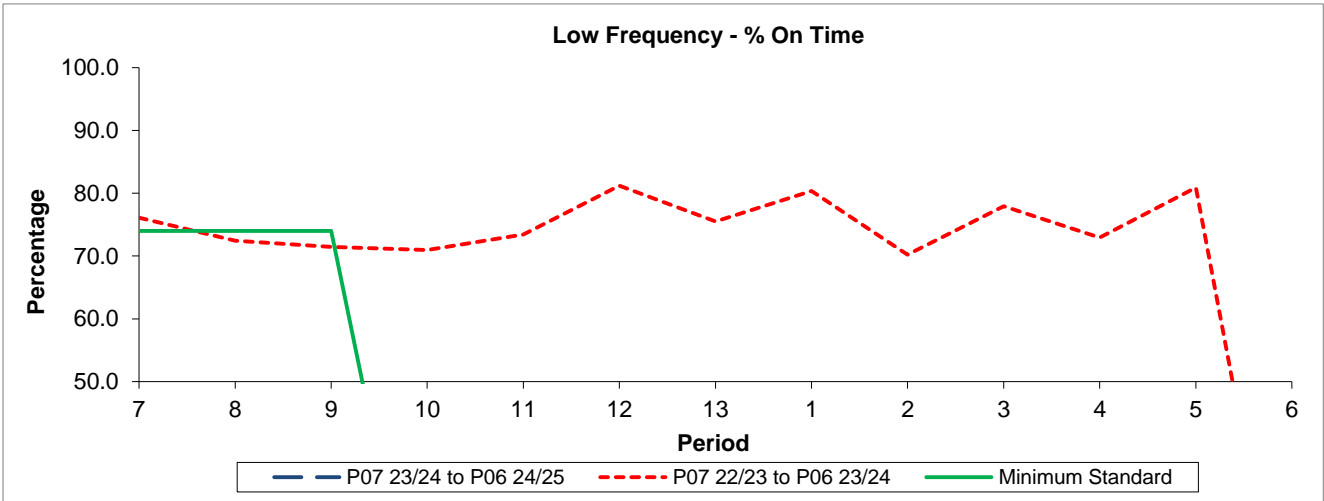

QSI & Mileage Performance Results

Route X26

Reliability Performance

Period	7	8	9	10	11	12	13	1	2	3	4	5	6
P07 23/24 to P06 24/25													
P07 22/23 to P06 23/24	76.10	72.46	71.47	70.94	73.42	81.20	75.53	80.35	70.20	77.95	72.96	80.90	
Minimum Standard	74.00	74.00	74.00										

% On Time performance figures are based on four weeks data

Mileage Performance

Period	7	8	9	10	11	12	13	1	2	3	4	5	6
P07 23/24 to P06 24/25													
P07 22/23 to P06 23/24	98.31	98.97	99.18	98.22	98.73	99.74	98.91	99.27	99.27	99.46	98.72	99.20	100.00
Minimum Standard	98.00	98.00	98.00	98.00	98.00	98.00	98.00	98.00	98.00	98.00	98.00	98.00	98.00

Mileage Performance figures are based on four weeks data