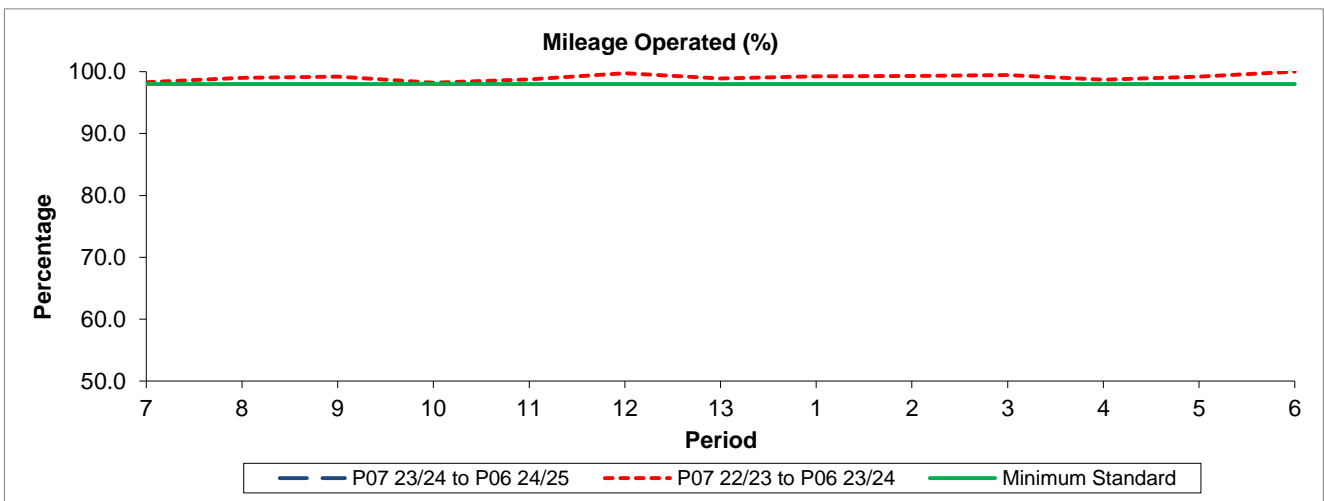

QSI & Mileage Performance Results

Route X26

Reliability Performance

Period	7	8	9	10	11	12	13	1	2	3	4	5	6
P07 23/24 to P06 24/25													
P07 22/23 to P06 23/24	76.10	72.46	71.47	70.94	73.42	81.20	75.53	80.35	70.20	77.95	72.96	80.90	
Minimum Standard	74.00	74.00	74.00										

% On Time performance figures are based on four weeks data

Mileage Performance

Period	7	8	9	10	11	12	13	1	2	3	4	5	6
P07 23/24 to P06 24/25													
P07 22/23 to P06 23/24	98.31	98.97	99.18	98.22	98.73	99.74	98.91	99.27	99.27	99.46	98.72	99.20	100.00
Minimum Standard	98.00	98.00	98.00	98.00	98.00	98.00	98.00	98.00	98.00	98.00	98.00	98.00	98.00

Mileage Performance figures are based on four weeks data