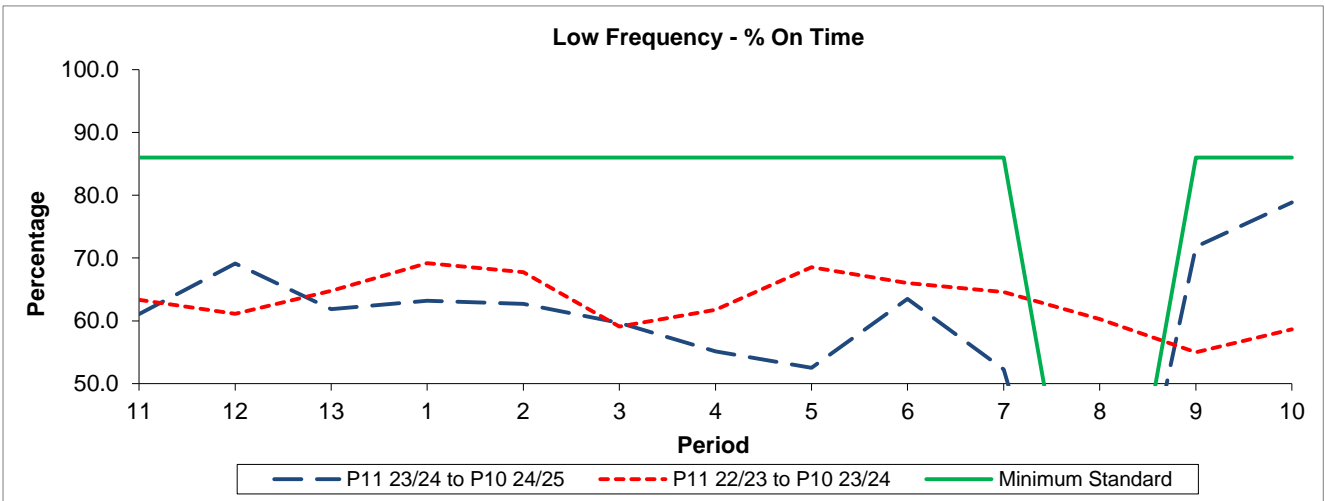

## Reliability Performance

Period	11	12	13	1	2	3	4	5	6	7	8	9	10
P11 23/24 to P10 24/25	61.07	69.14	61.88	63.19	62.68	59.68	55.14	52.49	63.51	52.29		71.80	78.85
P11 22/23 to P10 23/24	63.33	61.12	64.76	69.18	67.75	59.08	61.74	68.52	66.02	64.60	60.26	54.99	58.65
Minimum Standard	86.00	86.00	86.00	86.00	86.00	86.00	86.00	86.00	86.00	86.00		86.00	86.00

% On Time performance figures are based on four weeks data