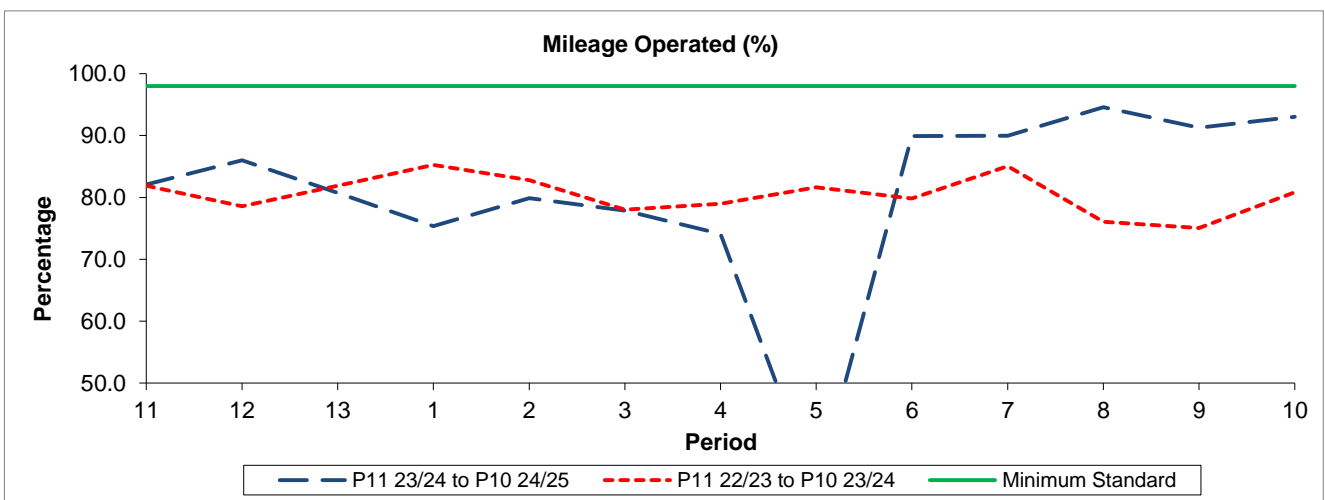

Mileage Performance

Period	11	12	13	1	2	3	4	5	6	7	8	9	10
P11 23/24 to P10 24/25	82.08	85.99	80.72	75.34	79.87	77.85	74.10	32.75	89.89	89.95	94.58	91.27	93.01
P11 22/23 to P10 23/24	81.88	78.59	81.87	85.25	82.79	78.04	78.99	81.64	79.84	85.04	76.08	75.05	80.83
Minimum Standard	98.00	98.00	98.00	98.00	98.00	98.00	98.00	98.00	98.00	98.00	98.00	98.00	98.00

Mileage Performance figures are based on four weeks data