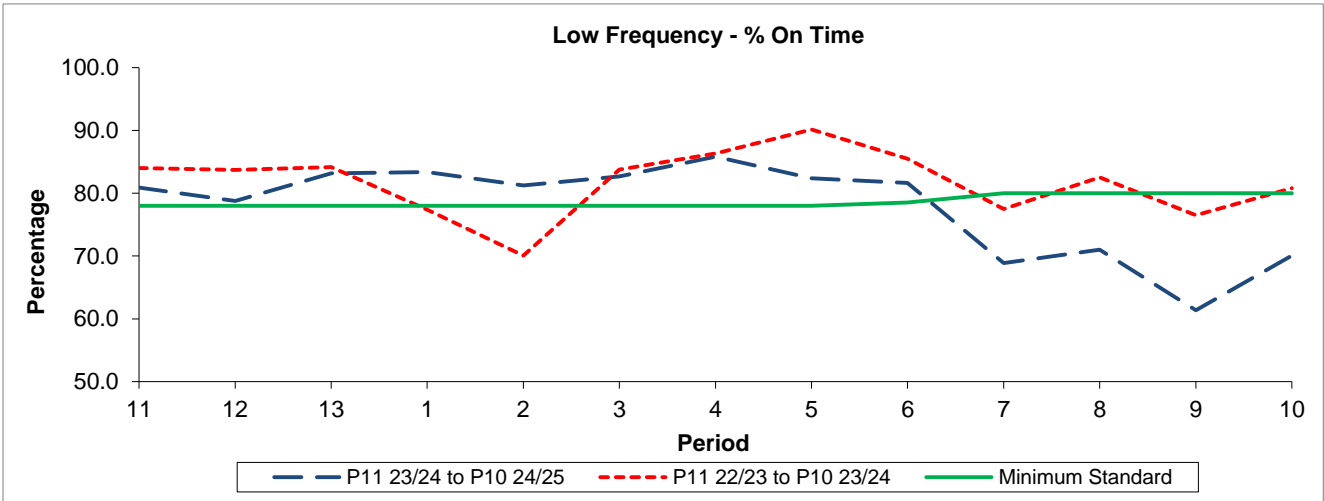

QSI & Mileage Performance Results

Route W14

Reliability Performance

Period	11	12	13	1	2	3	4	5	6	7	8	9	10
P11 23/24 to P10 24/25	80.88	78.75	83.15	83.37	81.23	82.69	85.82	82.37	81.66	68.86	71.01	61.36	70.09
P11 22/23 to P10 23/24	84.02	83.73	84.18	77.37	70.07	83.76	86.35	90.15	85.51	77.48	82.52	76.48	80.81
Minimum Standard	78.00	78.00	78.00	78.00	78.00	78.00	78.00	78.00	78.50	80.00	80.00	80.00	80.00

% On Time performance figures are based on four weeks data

Mileage Performance

Period	11	12	13	1	2	3	4	5	6	7	8	9	10
P11 23/24 to P10 24/25	93.90	95.98	96.32	96.60	95.49	96.15	96.77	95.66	97.52	97.40	97.71	95.87	97.07
P11 22/23 to P10 23/24	97.08	96.98	97.44	95.39	91.16	96.01	97.56	97.73	98.15	93.70	96.90	93.89	95.10
Minimum Standard	98.00	98.00	98.00	98.00	98.00	98.00	98.00	98.00	98.00	98.00	98.00	98.00	98.00

Mileage Performance figures are based on four weeks data