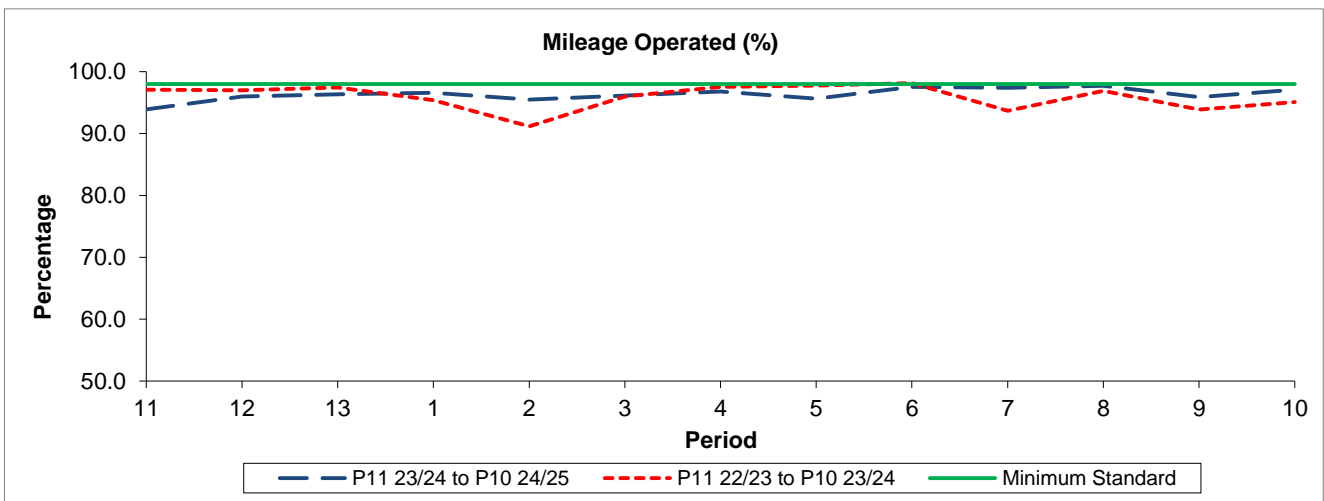

QSI & Mileage Performance Results

Route W14

Reliability Performance

Period	11	12	13	1	2	3	4	5	6	7	8	9	10
P11 23/24 to P10 24/25	80.88	78.75	83.15	83.37	81.23	82.69	85.82	82.37	81.66	68.86	71.01	61.36	70.09
P11 22/23 to P10 23/24	84.02	83.73	84.18	77.37	70.07	83.76	86.35	90.15	85.51	77.48	82.52	76.48	80.81
Minimum Standard	78.00	78.00	78.00	78.00	78.00	78.00	78.00	78.00	78.50	80.00	80.00	80.00	80.00

% On Time performance figures are based on four weeks data

Mileage Performance

Period	11	12	13	1	2	3	4	5	6	7	8	9	10
P11 23/24 to P10 24/25	93.90	95.98	96.32	96.60	95.49	96.15	96.77	95.66	97.52	97.40	97.71	95.87	97.07
P11 22/23 to P10 23/24	97.08	96.98	97.44	95.39	91.16	96.01	97.56	97.73	98.15	93.70	96.90	93.89	95.10
Minimum Standard	98.00	98.00	98.00	98.00	98.00	98.00	98.00	98.00	98.00	98.00	98.00	98.00	98.00

Mileage Performance figures are based on four weeks data