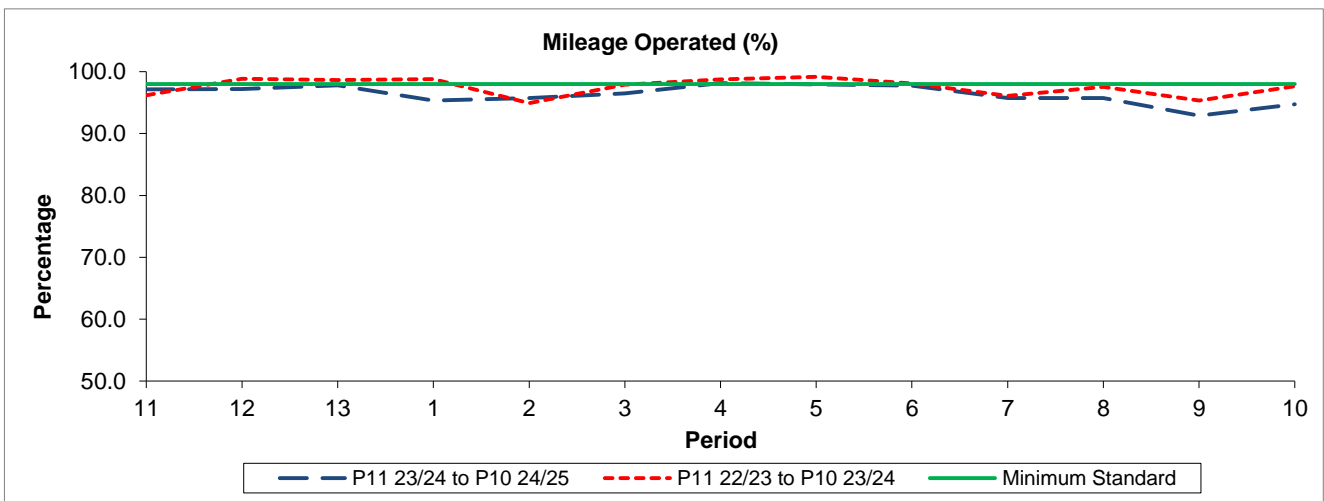

QSI & Mileage Performance Results

Route W13

Reliability Performance

Period	11	12	13	1	2	3	4	5	6	7	8	9	10
P11 23/24 to P10 24/25	85.20	83.59	83.51	82.38	80.49	82.24	84.90	87.45	86.63	75.98	75.95	69.39	74.90
P11 22/23 to P10 23/24	84.50	89.11	87.85	87.01	78.95	88.46	90.65	94.28	87.82	79.59	83.67	80.22	88.91
Minimum Standard	86.00	86.00	86.00	86.00	86.00	86.00	86.00	86.00	86.00	86.00	86.00	86.00	86.00

% On Time performance figures are based on four weeks data

Mileage Performance

Period	11	12	13	1	2	3	4	5	6	7	8	9	10
P11 23/24 to P10 24/25	97.16	97.19	97.82	95.36	95.74	96.51	98.15	97.96	97.73	95.72	95.74	92.89	94.72
P11 22/23 to P10 23/24	96.17	98.84	98.66	98.80	94.91	97.89	98.72	99.17	98.09	96.07	97.56	95.33	97.64
Minimum Standard	98.00	98.00	98.00	98.00	98.00	98.00	98.00	98.00	98.00	98.00	98.00	98.00	98.00

Mileage Performance figures are based on four weeks data