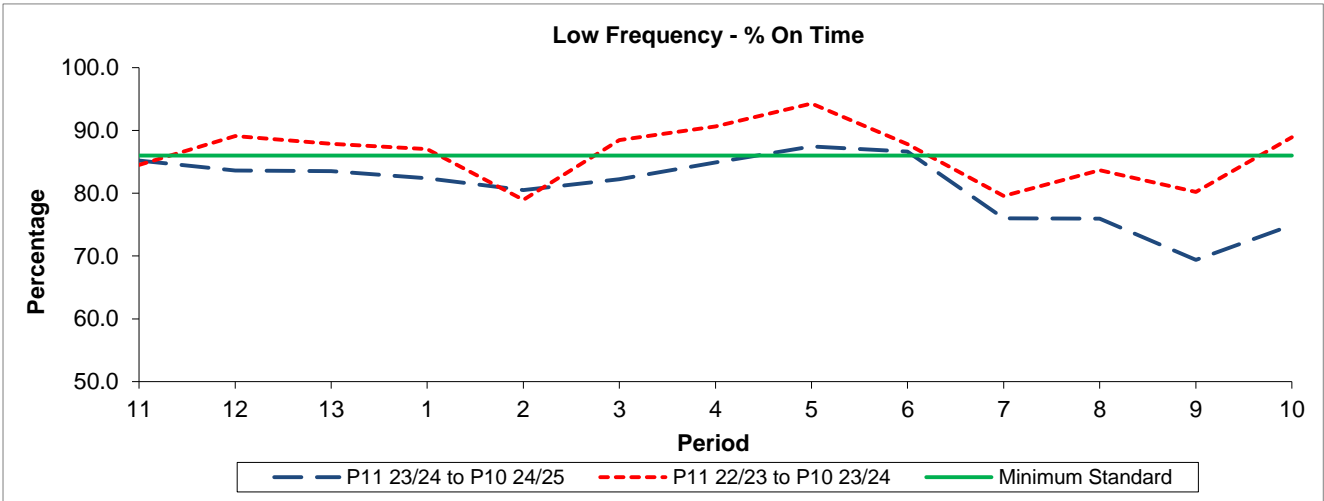

QSI & Mileage Performance Results

Route W13

Reliability Performance

Period	11	12	13	1	2	3	4	5	6	7	8	9	10
P11 23/24 to P10 24/25	85.20	83.59	83.51	82.38	80.49	82.24	84.90	87.45	86.63	75.98	75.95	69.39	74.90
P11 22/23 to P10 23/24	84.50	89.11	87.85	87.01	78.95	88.46	90.65	94.28	87.82	79.59	83.67	80.22	88.91
Minimum Standard	86.00	86.00	86.00	86.00	86.00	86.00	86.00	86.00	86.00	86.00	86.00	86.00	86.00

% On Time performance figures are based on four weeks data

Mileage Performance

Period	11	12	13	1	2	3	4	5	6	7	8	9	10
P11 23/24 to P10 24/25	97.16	97.19	97.82	95.36	95.74	96.51	98.15	97.96	97.73	95.72	95.74	92.89	94.72
P11 22/23 to P10 23/24	96.17	98.84	98.66	98.80	94.91	97.89	98.72	99.17	98.09	96.07	97.56	95.33	97.64
Minimum Standard	98.00	98.00	98.00	98.00	98.00	98.00	98.00	98.00	98.00	98.00	98.00	98.00	98.00

Mileage Performance figures are based on four weeks data