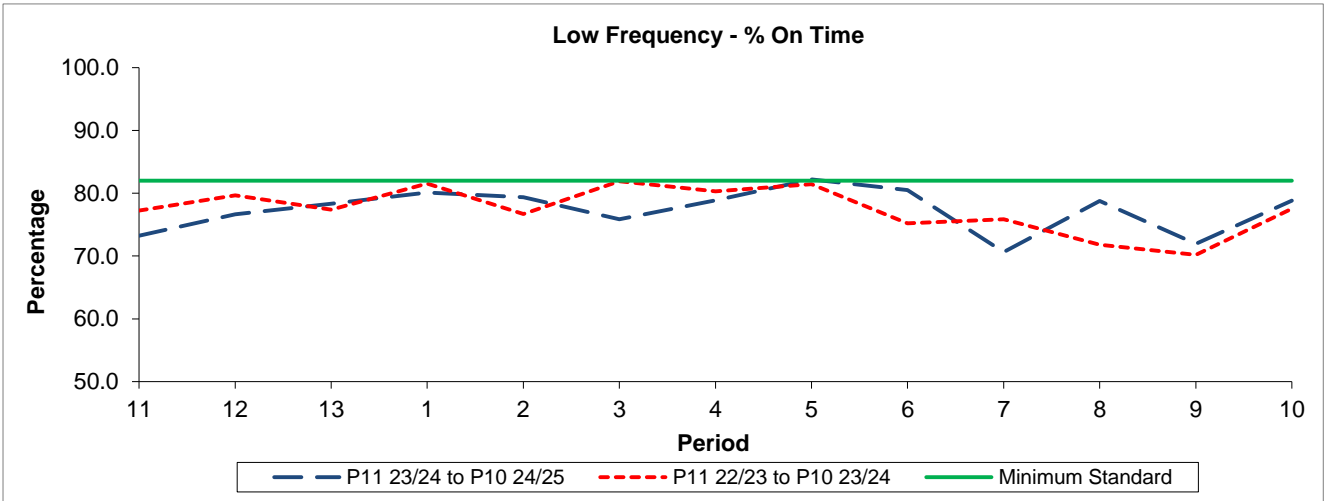

QSI & Mileage Performance Results

Route S4

Reliability Performance

Period	11	12	13	1	2	3	4	5	6	7	8	9	10
P11 23/24 to P10 24/25	73.21	76.66	78.35	80.10	79.34	75.86	78.88	82.20	80.50	70.64	78.76	71.95	78.81
P11 22/23 to P10 23/24	77.22	79.66	77.38	81.55	76.68	81.91	80.29	81.44	75.20	75.84	71.80	70.19	77.54
Minimum Standard	82.00	82.00	82.00	82.00	82.00	82.00	82.00	82.00	82.00	82.00	82.00	82.00	82.00

% On Time performance figures are based on four weeks data

Mileage Performance

Period	11	12	13	1	2	3	4	5	6	7	8	9	10
P11 23/24 to P10 24/25	97.69	98.22	97.90	97.22	98.75	98.48	98.49	97.90	97.70	98.14	97.83	97.43	98.31
P11 22/23 to P10 23/24	66.80	96.81	97.51	98.69	97.78	98.64	98.17	98.39	97.02	98.48	97.61	96.35	96.86
Minimum Standard	98.00	98.00	98.00	98.00	98.00	98.00	98.00	98.00	98.00	98.00	98.00	98.00	98.00

Mileage Performance figures are based on four weeks data