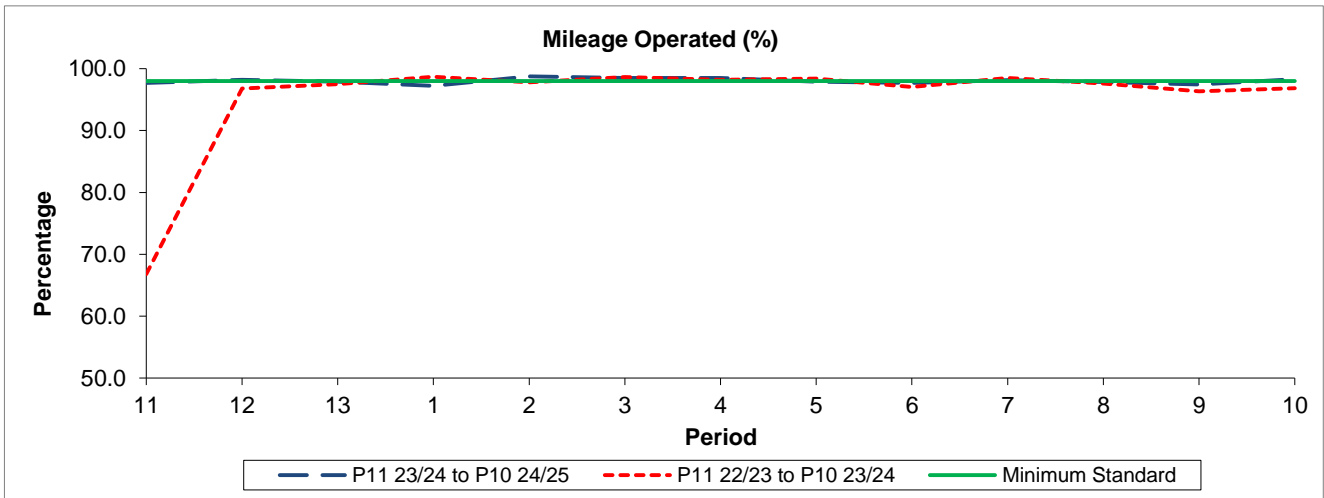

QSI & Mileage Performance Results

Route S4

Reliability Performance

Period	11	12	13	1	2	3	4	5	6	7	8	9	10
P11 23/24 to P10 24/25	73.21	76.66	78.35	80.10	79.34	75.86	78.88	82.20	80.50	70.64	78.76	71.95	78.81
P11 22/23 to P10 23/24	77.22	79.66	77.38	81.55	76.68	81.91	80.29	81.44	75.20	75.84	71.80	70.19	77.54
Minimum Standard	82.00	82.00	82.00	82.00	82.00	82.00	82.00	82.00	82.00	82.00	82.00	82.00	82.00

% On Time performance figures are based on four weeks data

Mileage Performance

Period	11	12	13	1	2	3	4	5	6	7	8	9	10
P11 23/24 to P10 24/25	97.69	98.22	97.90	97.22	98.75	98.48	98.49	97.90	97.70	98.14	97.83	97.43	98.31
P11 22/23 to P10 23/24	66.80	96.81	97.51	98.69	97.78	98.64	98.17	98.39	97.02	98.48	97.61	96.35	96.86
Minimum Standard	98.00	98.00	98.00	98.00	98.00	98.00	98.00	98.00	98.00	98.00	98.00	98.00	98.00

Mileage Performance figures are based on four weeks data