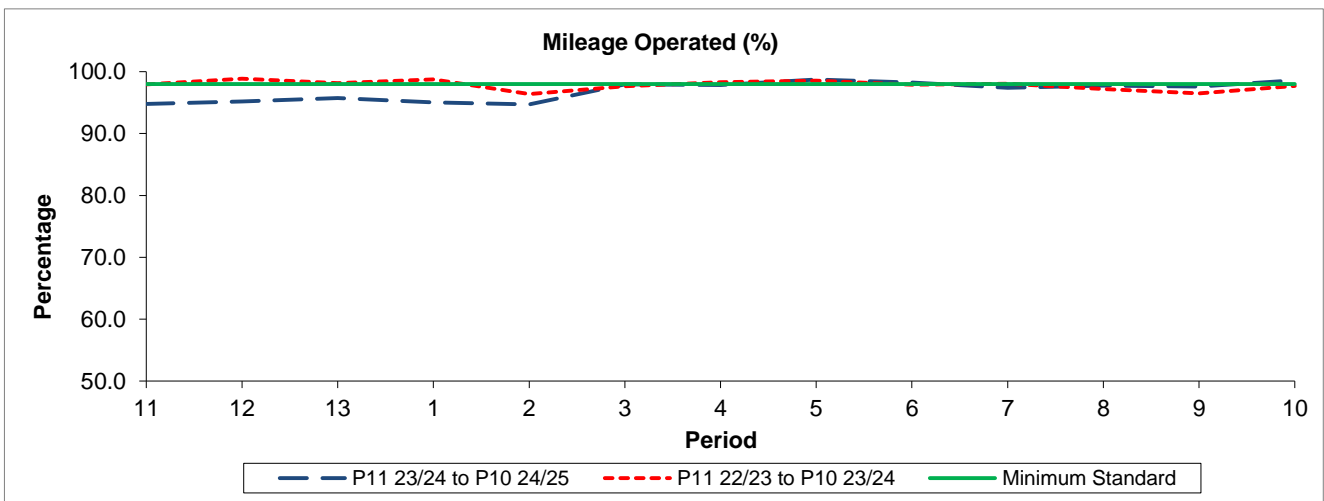

Mileage Performance

Period	11	12	13	1	2	3	4	5	6	7	8	9	10
P11 23/24 to P10 24/25	94.80	95.20	95.75	95.04	94.71	97.95	97.83	98.73	98.23	97.40	97.74	97.60	98.59
P11 22/23 to P10 23/24	97.94	98.86	98.13	98.73	96.38	97.64	98.31	98.52	97.91	98.05	97.17	96.48	97.69
Minimum Standard	98.00	98.00	98.00	98.00	98.00	98.00	98.00	98.00	98.00	98.00	98.00	98.00	98.00

Mileage Performance figures are based on four weeks data