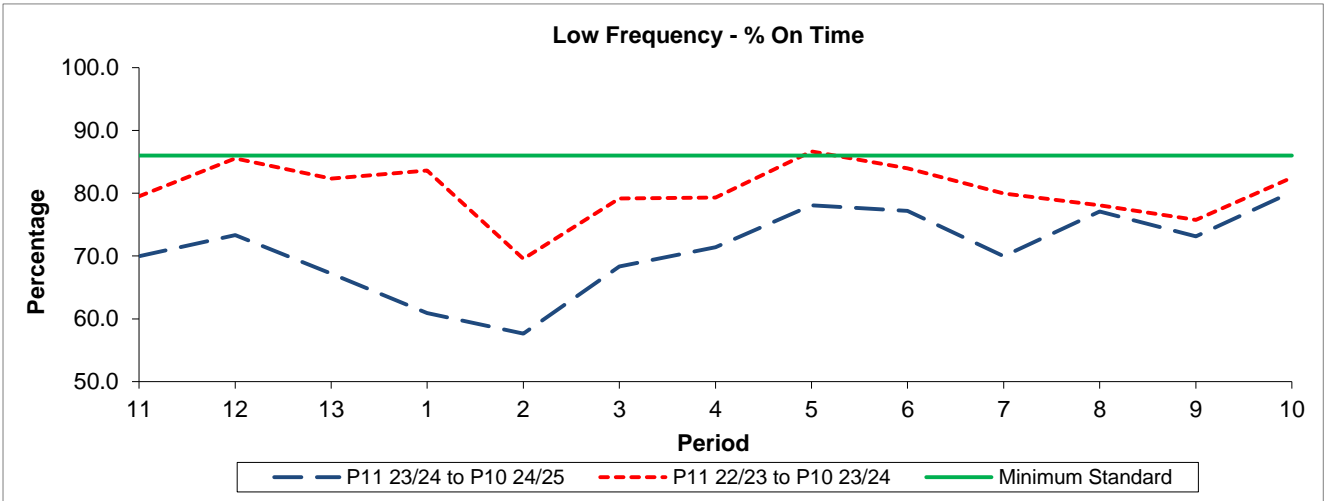

## Reliability Performance

Period	11	12	13	1	2	3	4	5	6	7	8	9	10
P11 23/24 to P10 24/25	69.95	73.31	67.19	60.90	57.64	68.32	71.41	78.06	77.17	69.97	77.07	73.12	80.18
P11 22/23 to P10 23/24	79.52	85.54	82.36	83.61	69.55	79.17	79.32	86.66	83.97	79.98	78.10	75.76	82.46
Minimum Standard	86.00	86.00	86.00	86.00	86.00	86.00	86.00	86.00	86.00	86.00	86.00	86.00	86.00

% On Time performance figures are based on four weeks data