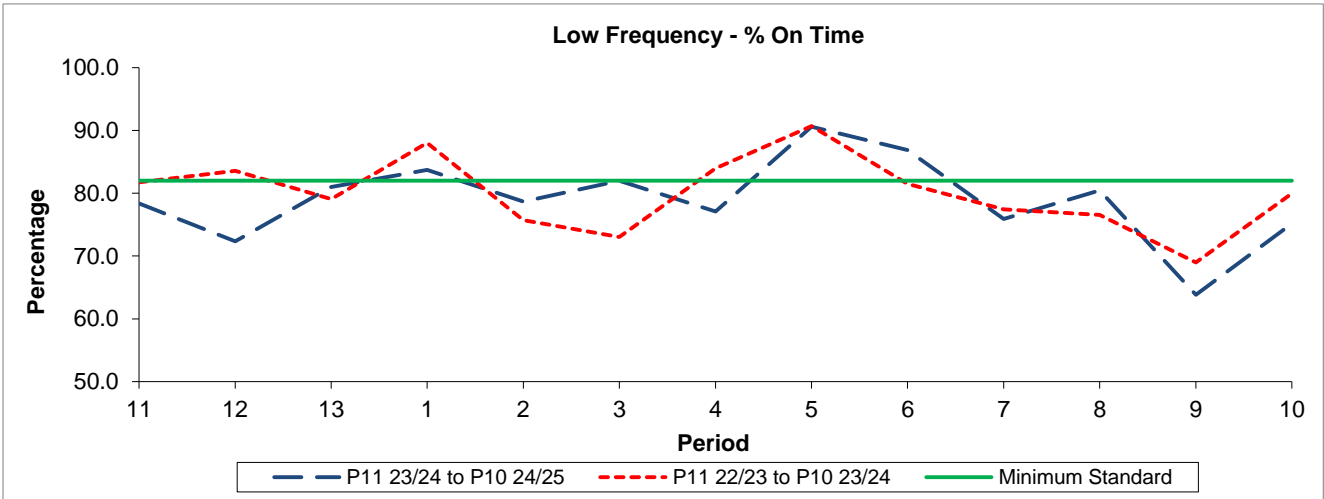

QSI & Mileage Performance Results

Route R7

Reliability Performance

Period	11	12	13	1	2	3	4	5	6	7	8	9	10
P11 23/24 to P10 24/25	78.35	72.36	80.98	83.72	78.68	82.00	77.11	90.59	86.89	75.90	80.44	63.83	75.15
P11 22/23 to P10 23/24	81.75	83.55	79.07	88.01	75.69	73.04	83.98	90.69	81.49	77.42	76.52	68.98	79.95
Minimum Standard	82.00	82.00	82.00	82.00	82.00	82.00	82.00	82.00	82.00	82.00	82.00	82.00	82.00

% On Time performance figures are based on four weeks data

Mileage Performance

Period	11	12	13	1	2	3	4	5	6	7	8	9	10
P11 23/24 to P10 24/25	95.65	96.04	98.03	99.16	96.72	98.35	96.75	97.46	97.95	97.48	96.73	94.18	97.50
P11 22/23 to P10 23/24	98.71	98.64	97.63	98.90	97.58	97.03	98.06	99.04	98.24	98.50	97.80	94.98	97.28
Minimum Standard	98.00	98.00	98.00	98.00	98.00	98.00	98.00	98.00	98.00	98.00	98.00	98.00	98.00

Mileage Performance figures are based on four weeks data