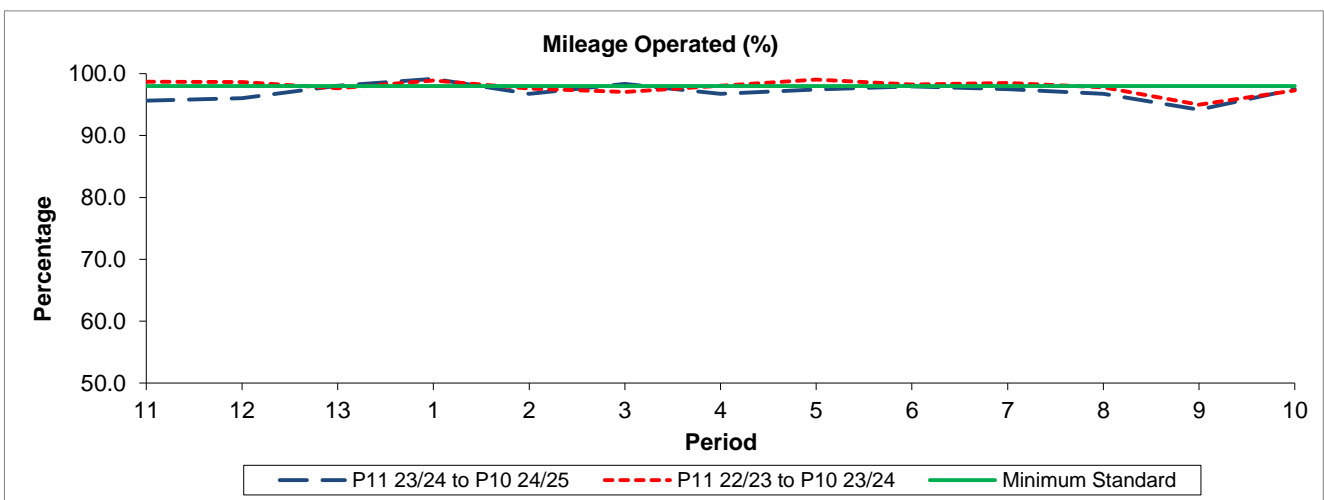

QSI & Mileage Performance Results

Route R7

Reliability Performance

Period	11	12	13	1	2	3	4	5	6	7	8	9	10
P11 23/24 to P10 24/25	78.35	72.36	80.98	83.72	78.68	82.00	77.11	90.59	86.89	75.90	80.44	63.83	75.15
P11 22/23 to P10 23/24	81.75	83.55	79.07	88.01	75.69	73.04	83.98	90.69	81.49	77.42	76.52	68.98	79.95
Minimum Standard	82.00	82.00	82.00	82.00	82.00	82.00	82.00	82.00	82.00	82.00	82.00	82.00	82.00

% On Time performance figures are based on four weeks data

Mileage Performance

Period	11	12	13	1	2	3	4	5	6	7	8	9	10
P11 23/24 to P10 24/25	95.65	96.04	98.03	99.16	96.72	98.35	96.75	97.46	97.95	97.48	96.73	94.18	97.50
P11 22/23 to P10 23/24	98.71	98.64	97.63	98.90	97.58	97.03	98.06	99.04	98.24	98.50	97.80	94.98	97.28
Minimum Standard	98.00	98.00	98.00	98.00	98.00	98.00	98.00	98.00	98.00	98.00	98.00	98.00	98.00

Mileage Performance figures are based on four weeks data