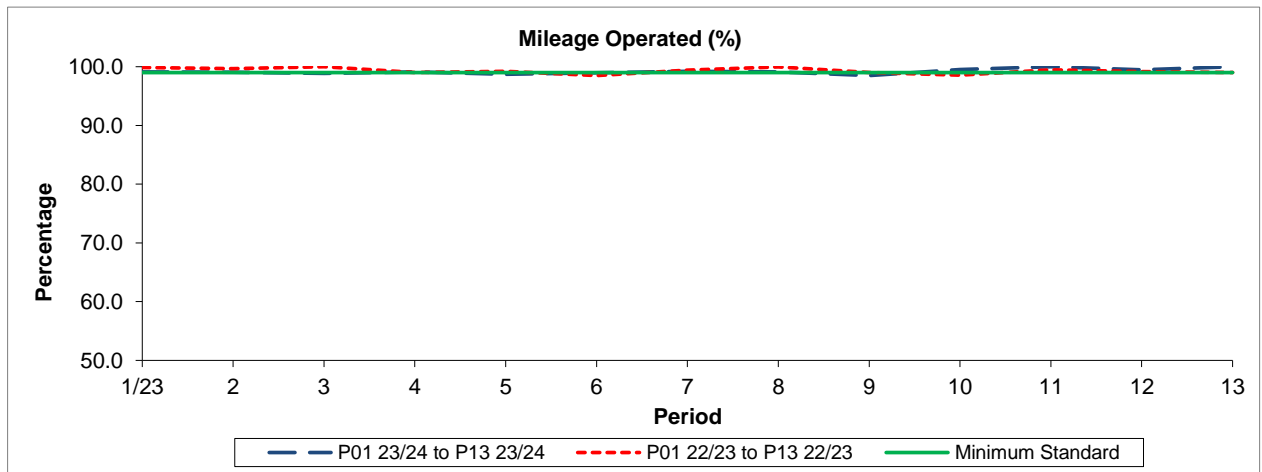

Mileage Performance

Period	1/23	2	3	4	5	6	7	8	9	10	11	12	13
P01 23/24 to P13 23/24	99.11	99.06	98.86	99.11	98.71	98.98	99.23	99.12	98.50	99.51	100.00	99.49	100.00
P01 22/23 to P13 22/23	99.87	99.66	100.00	99.00	99.20	98.50	99.41	99.96	99.00	98.59	99.48	99.14	99.02
Minimum Standard	99.00	99.00	99.00	99.00	99.00	99.00	99.00	99.00	99.00	99.00	99.00	99.00	99.00

Mileage Performance figures are based on four weeks data