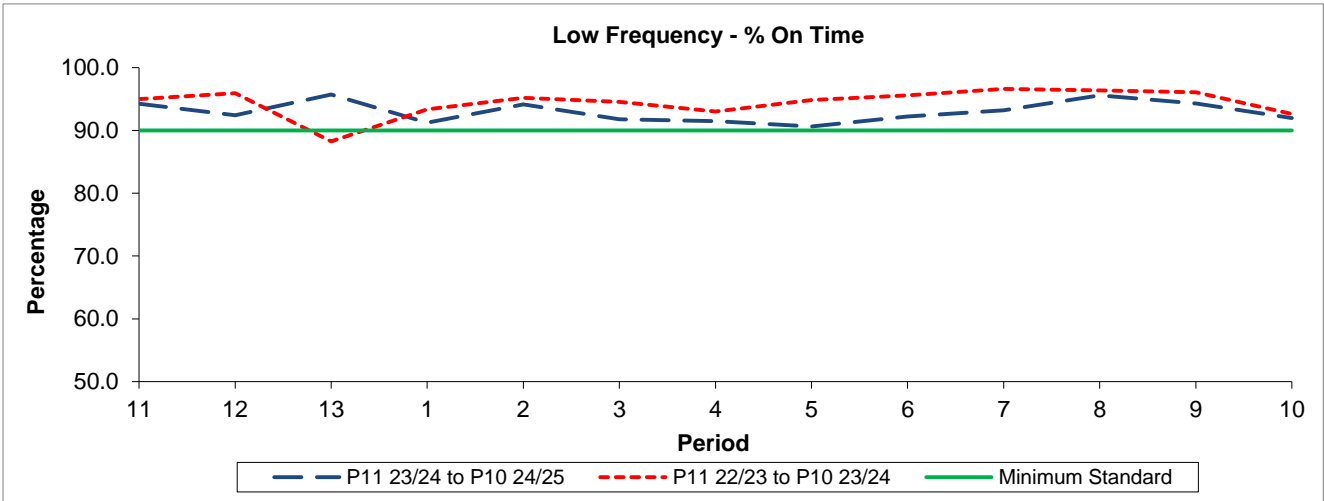

## Reliability Performance

Period	11	12	13	1	2	3	4	5	6	7	8	9	10
P11 23/24 to P10 24/25	94.24	92.40	95.72	91.23	94.14	91.76	91.46	90.63	92.24	93.19	95.57	94.29	91.98
P11 22/23 to P10 23/24	94.98	95.93	88.26	93.34	95.20	94.53	93.02	94.82	95.60	96.61	96.36	96.10	92.60
Minimum Standard	90.00	90.00	90.00	90.00	90.00	90.00	90.00	90.00	90.00	90.00	90.00	90.00	90.00