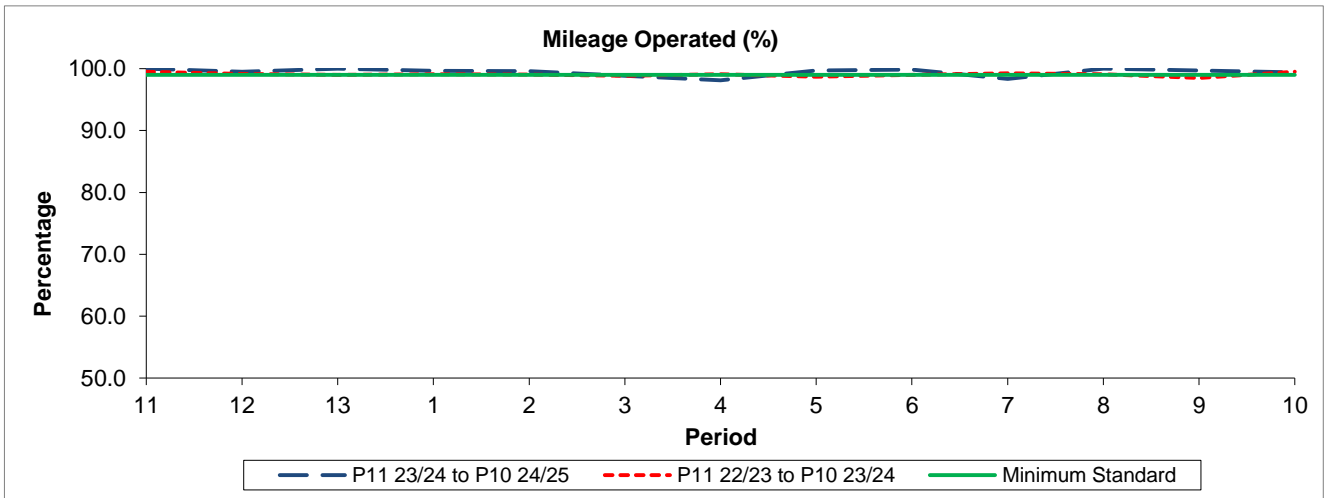

Mileage Performance

Period	11	12	13	1	2	3	4	5	6	7	8	9	10
P11 23/24 to P10 24/25	100.00	99.49	100.00	99.64	99.62	98.87	98.12	99.71	99.86	98.37	99.98	99.68	99.39
P11 22/23 to P10 23/24	99.48	99.14	99.02	99.11	99.06	98.86	99.11	98.71	98.98	99.23	99.12	98.50	99.51
Minimum Standard	99.00	99.00	99.00	99.00	99.00	99.00	99.00	99.00	99.00	99.00	99.00	99.00	99.00

Mileage Performance figures are based on four weeks data