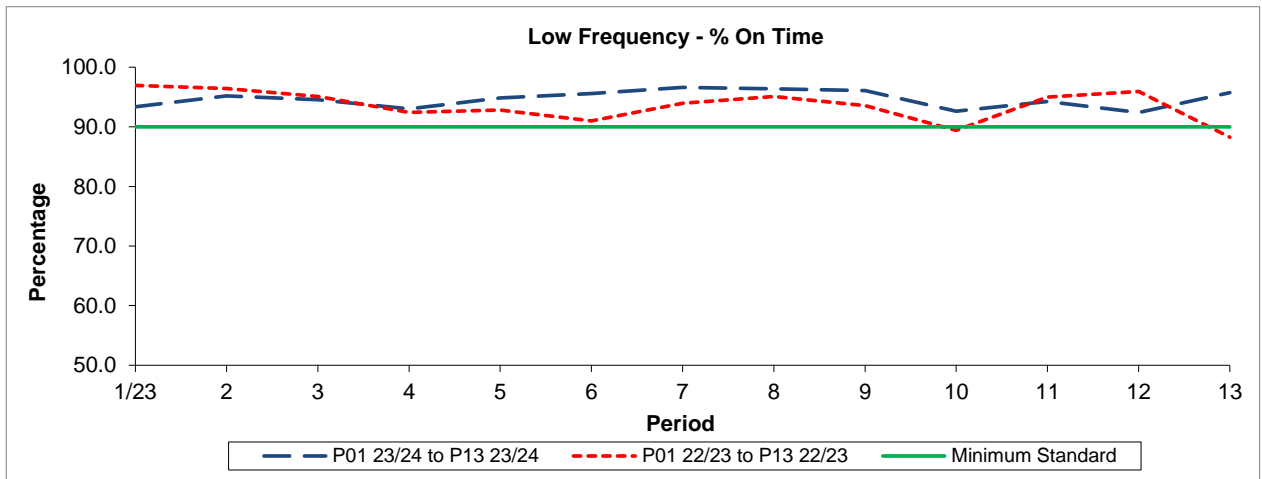

## Reliability Performance

Period	1/23	2	3	4	5	6	7	8	9	10	11	12	13
P01 23/24 to P13 23/24	93.34	95.20	94.53	93.02	94.82	95.60	96.61	96.36	96.10	92.60	94.24	92.40	95.72
P01 22/23 to P13 22/23	96.95	96.40	95.08	92.41	92.82	90.97	93.94	95.09	93.54	89.40	94.98	95.93	88.26
Minimum Standard	90.00	90.00	90.00	90.00	90.00	90.00	90.00	90.00	90.00	90.00	90.00	90.00	90.00