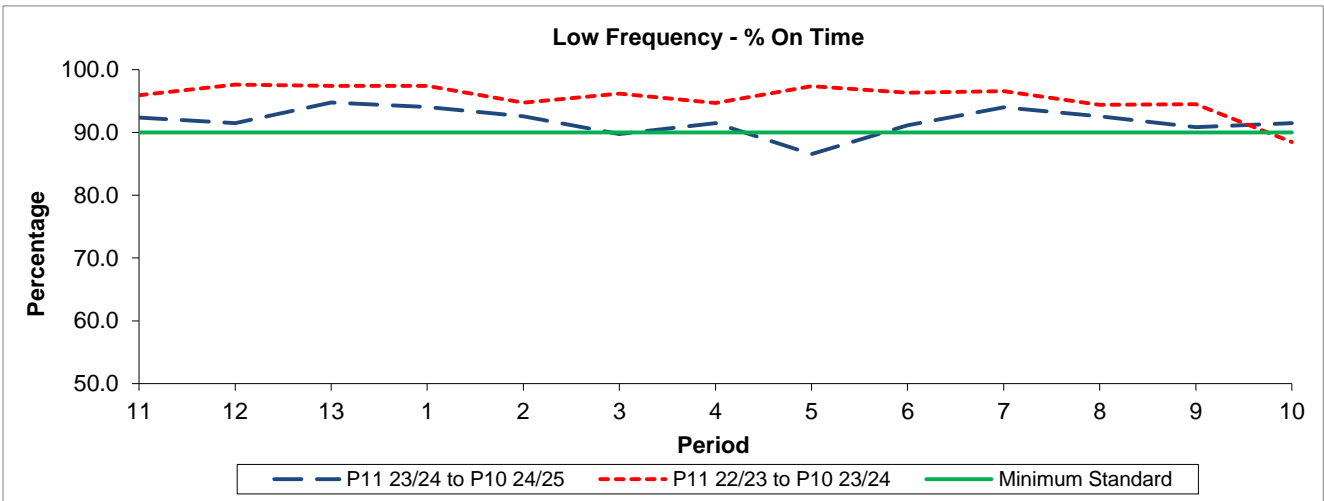

QSI & Mileage Performance Results

Route N74

Reliability Performance

Period	11	12	13	1	2	3	4	5	6	7	8	9	10
P11 23/24 to P10 24/25	92.39	91.47	94.76	94.05	92.59	89.74	91.48	86.55	91.16	94.02	92.55	90.82	91.50
P11 22/23 to P10 23/24	95.91	97.61	97.40	97.41	94.72	96.20	94.69	97.37	96.31	96.58	94.40	94.49	88.47
Minimum Standard	90.00	90.00	90.00	90.00	90.00	90.00	90.00	90.00	90.00	90.00	90.00	90.00	90.00

% On Time performance figures are based on four weeks data

Mileage Performance

Period	11	12	13	1	2	3	4	5	6	7	8	9	10
P11 23/24 to P10 24/25	99.48	99.08	99.04	99.90	99.67	99.81	99.32	99.42	99.29	99.94	99.26	99.12	99.26
P11 22/23 to P10 23/24	99.77	99.92	99.75	100.00	99.60	99.77	99.89	99.78	99.38	99.90	99.64	99.63	99.09
Minimum Standard	99.00	99.00	99.00	99.00	99.00	99.00	99.00	99.00	99.00	99.00	99.00	99.00	99.00

Mileage Performance figures are based on four weeks data