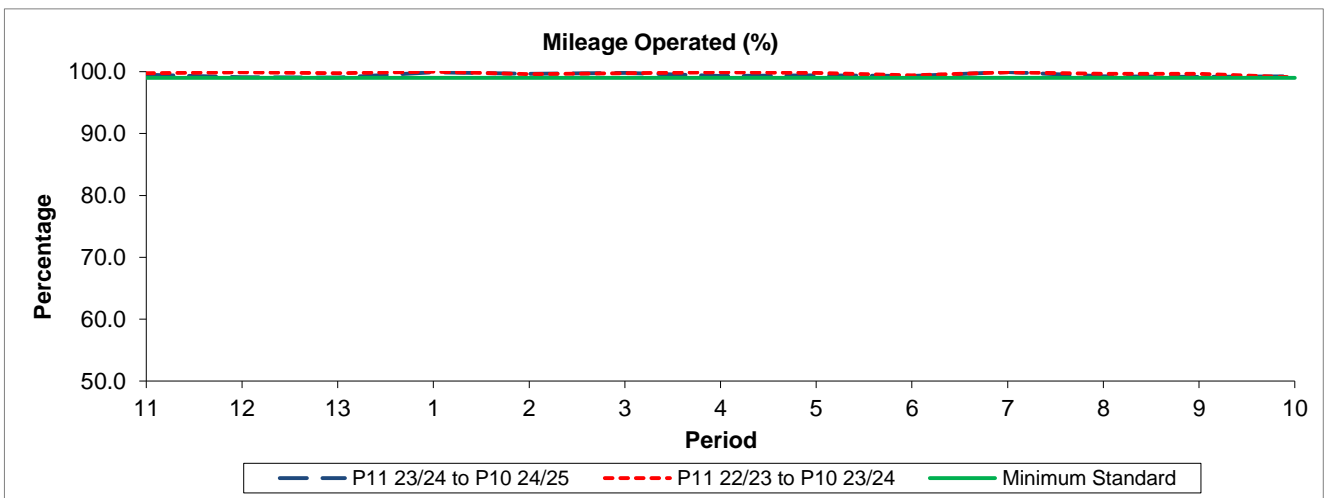

QSI & Mileage Performance Results

Route N74

Reliability Performance

Period	11	12	13	1	2	3	4	5	6	7	8	9	10
P11 23/24 to P10 24/25	92.39	91.47	94.76	94.05	92.59	89.74	91.48	86.55	91.16	94.02	92.55	90.82	91.50
P11 22/23 to P10 23/24	95.91	97.61	97.40	97.41	94.72	96.20	94.69	97.37	96.31	96.58	94.40	94.49	88.47
Minimum Standard	90.00	90.00	90.00	90.00	90.00	90.00	90.00	90.00	90.00	90.00	90.00	90.00	90.00

% On Time performance figures are based on four weeks data

Mileage Performance

Period	11	12	13	1	2	3	4	5	6	7	8	9	10
P11 23/24 to P10 24/25	99.48	99.08	99.04	99.90	99.67	99.81	99.32	99.42	99.29	99.94	99.26	99.12	99.26
P11 22/23 to P10 23/24	99.77	99.92	99.75	100.00	99.60	99.77	99.89	99.78	99.38	99.90	99.64	99.63	99.09
Minimum Standard	99.00	99.00	99.00	99.00	99.00	99.00	99.00	99.00	99.00	99.00	99.00	99.00	99.00

Mileage Performance figures are based on four weeks data