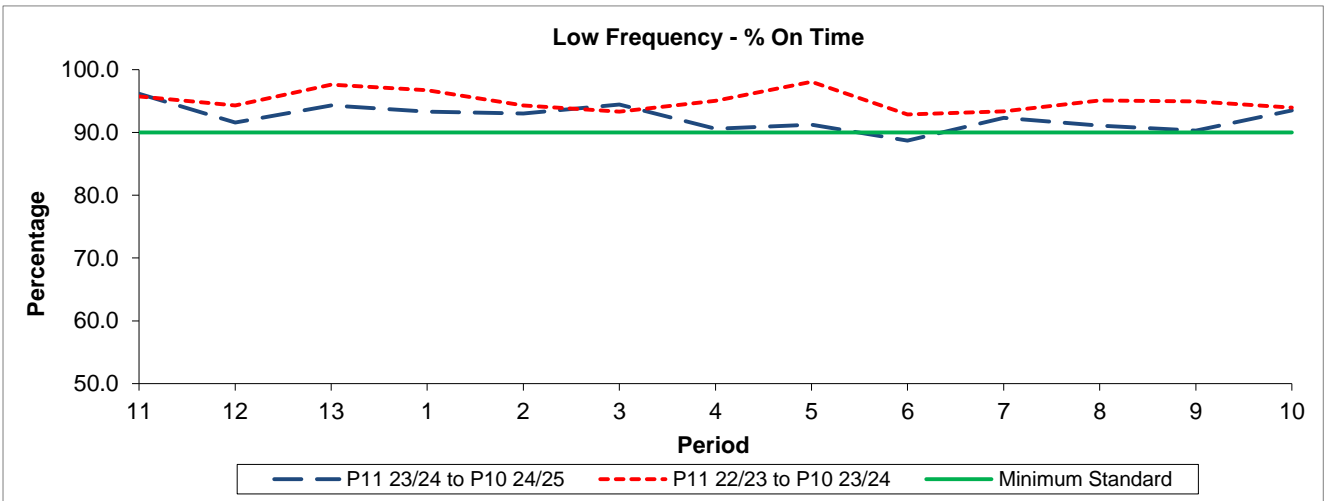

QSI & Mileage Performance Results

Route N7

Reliability Performance

Period	11	12	13	1	2	3	4	5	6	7	8	9	10
P11 23/24 to P10 24/25	96.16	91.57	94.30	93.31	92.99	94.43	90.60	91.23	88.70	92.30	91.08	90.31	93.49
P11 22/23 to P10 23/24	95.73	94.30	97.63	96.72	94.28	93.30	95.05	98.07	92.87	93.36	95.09	94.94	93.95
Minimum Standard	90.00	90.00	90.00	90.00	90.00	90.00	90.00	90.00	90.00	90.00	90.00	90.00	90.00

% On Time performance figures are based on four weeks data

Mileage Performance

Period	11	12	13	1	2	3	4	5	6	7	8	9	10
P11 23/24 to P10 24/25	99.32	99.41	97.99	99.01	98.69	98.91	98.88	98.14	98.50	98.24	99.05	98.37	98.82
P11 22/23 to P10 23/24	99.71	98.58	99.22	99.61	99.29	99.22	99.58	99.77	98.05	98.66	99.32	98.78	98.75
Minimum Standard	99.00	99.00	99.00	99.00	99.00	99.00	99.00	99.00	99.00	99.00	99.00	99.00	99.00

Mileage Performance figures are based on four weeks data