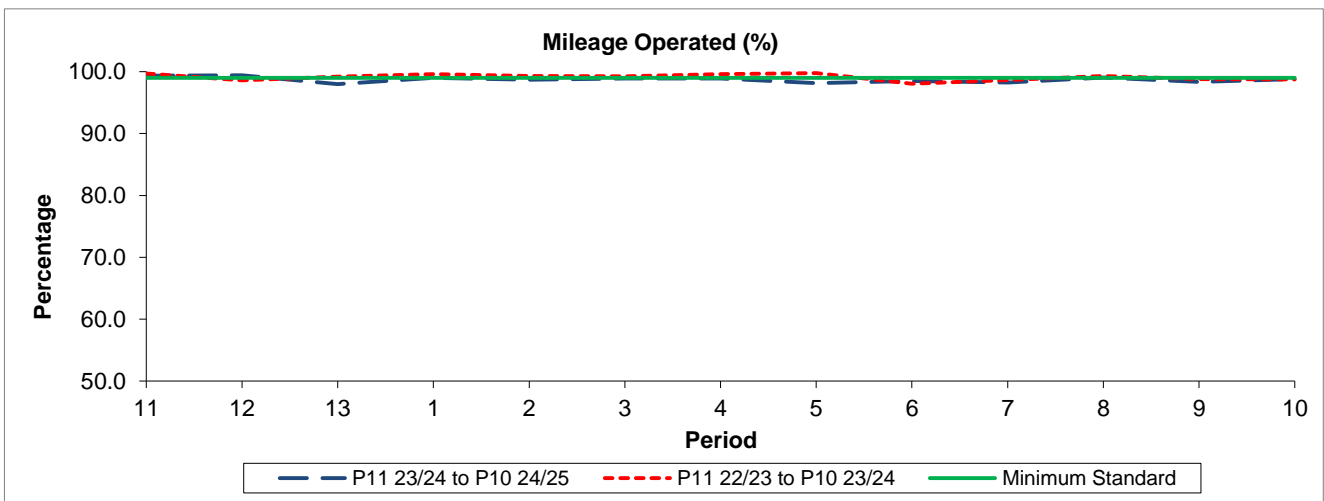

QSI & Mileage Performance Results

Route N7

Reliability Performance

Period	11	12	13	1	2	3	4	5	6	7	8	9	10
P11 23/24 to P10 24/25	96.16	91.57	94.30	93.31	92.99	94.43	90.60	91.23	88.70	92.30	91.08	90.31	93.49
P11 22/23 to P10 23/24	95.73	94.30	97.63	96.72	94.28	93.30	95.05	98.07	92.87	93.36	95.09	94.94	93.95
Minimum Standard	90.00	90.00	90.00	90.00	90.00	90.00	90.00	90.00	90.00	90.00	90.00	90.00	90.00

% On Time performance figures are based on four weeks data

Mileage Performance

Period	11	12	13	1	2	3	4	5	6	7	8	9	10
P11 23/24 to P10 24/25	99.32	99.41	97.99	99.01	98.69	98.91	98.88	98.14	98.50	98.24	99.05	98.37	98.82
P11 22/23 to P10 23/24	99.71	98.58	99.22	99.61	99.29	99.22	99.58	99.77	98.05	98.66	99.32	98.78	98.75
Minimum Standard	99.00	99.00	99.00	99.00	99.00	99.00	99.00	99.00	99.00	99.00	99.00	99.00	99.00

Mileage Performance figures are based on four weeks data