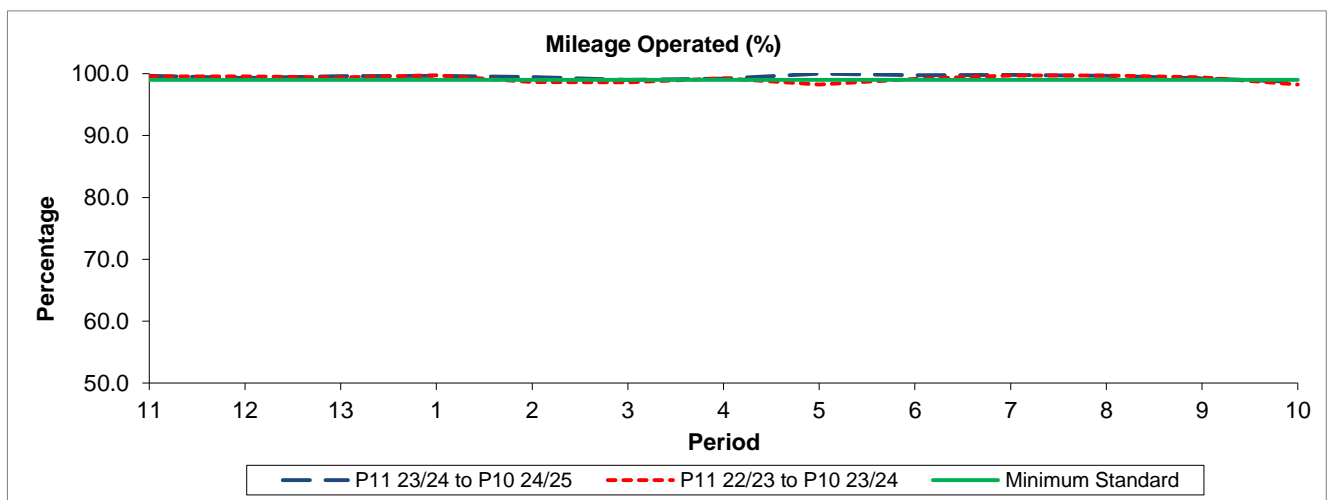

QSI & Mileage Performance Results

Route N57

Reliability Performance

Period	11	12	13	1	2	3	4	5	6	7	8	9	10
P11 23/24 to P10 24/25	96.73	96.52	96.72	96.61	97.05	91.89	83.44	92.97	95.43	96.71	94.33	93.55	90.64
P11 22/23 to P10 23/24	96.59	95.26	95.19	98.01	94.10	93.46	93.55	94.48	95.86	97.14	96.23	93.36	91.49
Minimum Standard	90.00	90.00	90.00	90.00	90.00	90.00	90.00	90.00	90.00	90.00	90.00	90.00	90.00

% On Time performance figures are based on four weeks data

Mileage Performance

Period	11	12	13	1	2	3	4	5	6	7	8	9	10
P11 23/24 to P10 24/25	99.63	99.32	99.59	99.66	99.45	99.00	99.22	100.00	99.77	99.78	99.66	99.26	98.66
P11 22/23 to P10 23/24	99.53	99.53	99.38	99.73	98.64	98.61	99.27	98.25	99.16	99.71	99.69	99.39	98.24
Minimum Standard	99.00	99.00	99.00	99.00	99.00	99.00	99.00	99.00	99.00	99.00	99.00	99.00	99.00

Mileage Performance figures are based on four weeks data