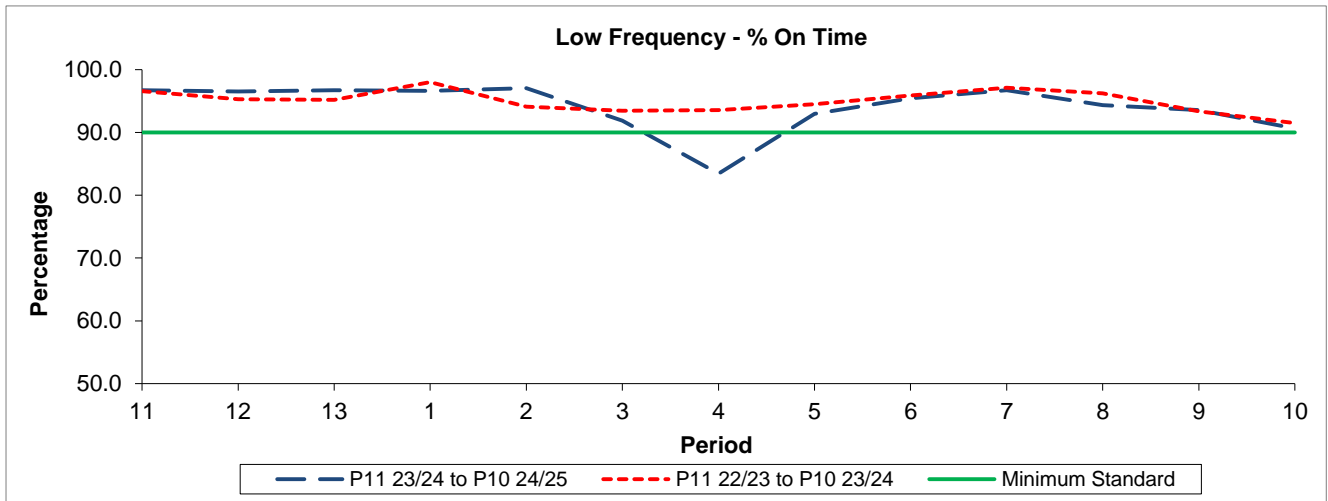

QSI & Mileage Performance Results

Route N57

Reliability Performance

Period	11	12	13	1	2	3	4	5	6	7	8	9	10
P11 23/24 to P10 24/25	96.73	96.52	96.72	96.61	97.05	91.89	83.44	92.97	95.43	96.71	94.33	93.55	90.64
P11 22/23 to P10 23/24	96.59	95.26	95.19	98.01	94.10	93.46	93.55	94.48	95.86	97.14	96.23	93.36	91.49
Minimum Standard	90.00	90.00	90.00	90.00	90.00	90.00	90.00	90.00	90.00	90.00	90.00	90.00	90.00

% On Time performance figures are based on four weeks data

Mileage Performance

Period	11	12	13	1	2	3	4	5	6	7	8	9	10
P11 23/24 to P10 24/25	99.63	99.32	99.59	99.66	99.45	99.00	99.22	100.00	99.77	99.78	99.66	99.26	98.66
P11 22/23 to P10 23/24	99.53	99.53	99.38	99.73	98.64	98.61	99.27	98.25	99.16	99.71	99.69	99.39	98.24
Minimum Standard	99.00	99.00	99.00	99.00	99.00	99.00	99.00	99.00	99.00	99.00	99.00	99.00	99.00

Mileage Performance figures are based on four weeks data