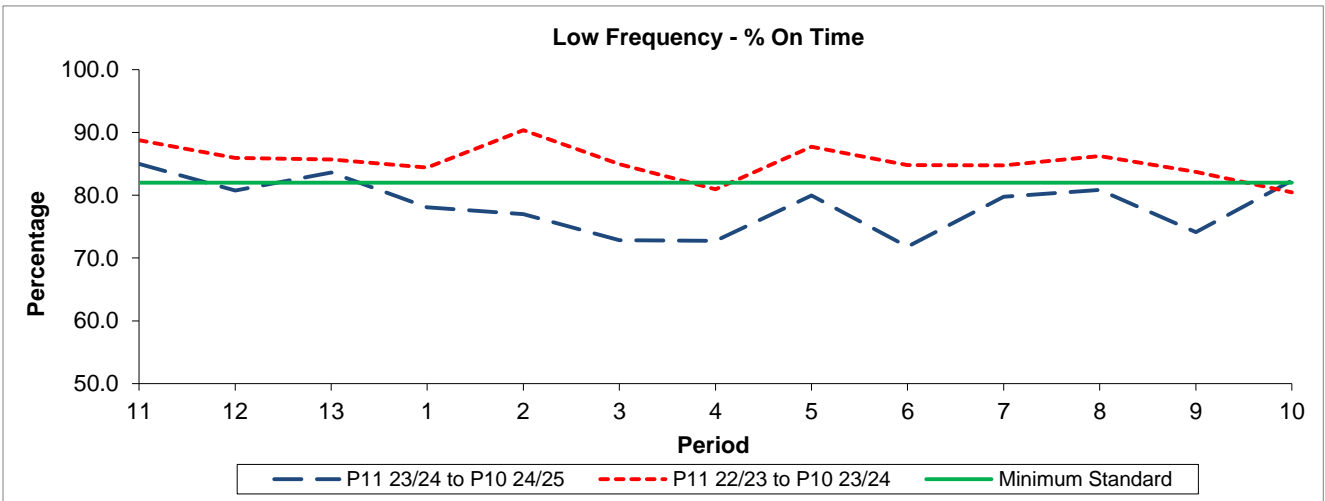

## Reliability Performance

Period	11	12	13	1	2	3	4	5	6	7	8	9	10
P11 23/24 to P10 24/25	84.99	80.76	83.59	78.08	76.98	72.83	72.75	79.97	71.81	79.77	80.83	74.14	82.34
P11 22/23 to P10 23/24	88.75	85.93	85.68	84.42	90.36	84.97	80.94	87.73	84.83	84.76	86.22	83.73	80.46
Minimum Standard	82.00	82.00	82.00	82.00	82.00	82.00	82.00	82.00	82.00	82.00	82.00	82.00	82.00