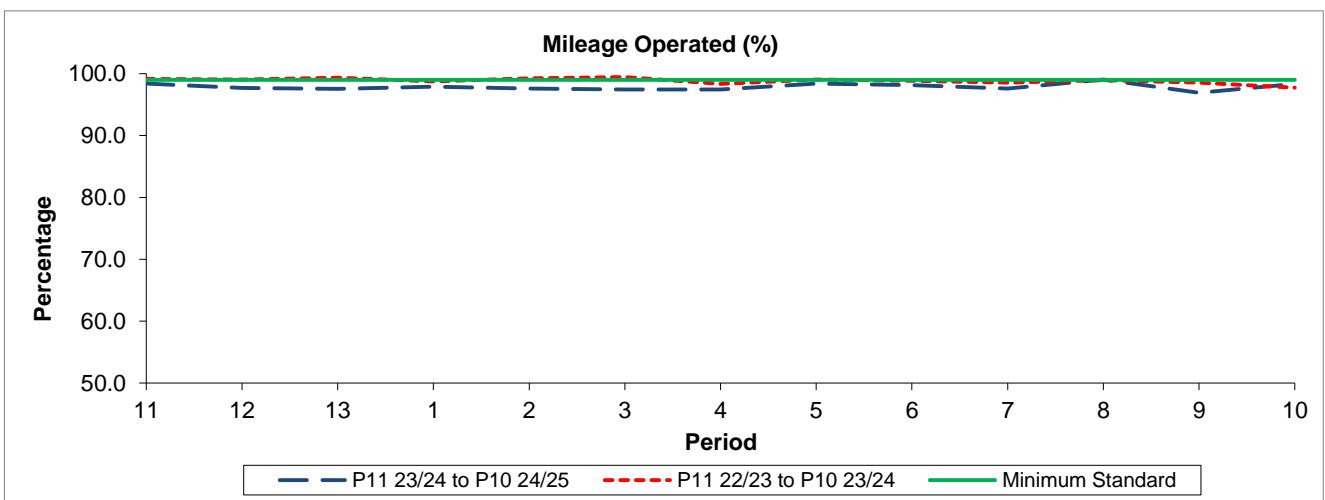

Mileage Performance

Period	11	12	13	1	2	3	4	5	6	7	8	9	10
P11 23/24 to P10 24/25	98.38	97.68	97.54	97.92	97.60	97.44	97.43	98.38	98.15	97.57	99.04	96.91	98.37
P11 22/23 to P10 23/24	99.17	99.05	99.36	98.74	99.26	99.45	98.33	99.07	98.84	98.55	98.96	98.55	97.74
Minimum Standard	99.00	99.00	99.00	99.00	99.00	99.00	99.00	99.00	99.00	99.00	99.00	99.00	99.00

Mileage Performance figures are based on four weeks data