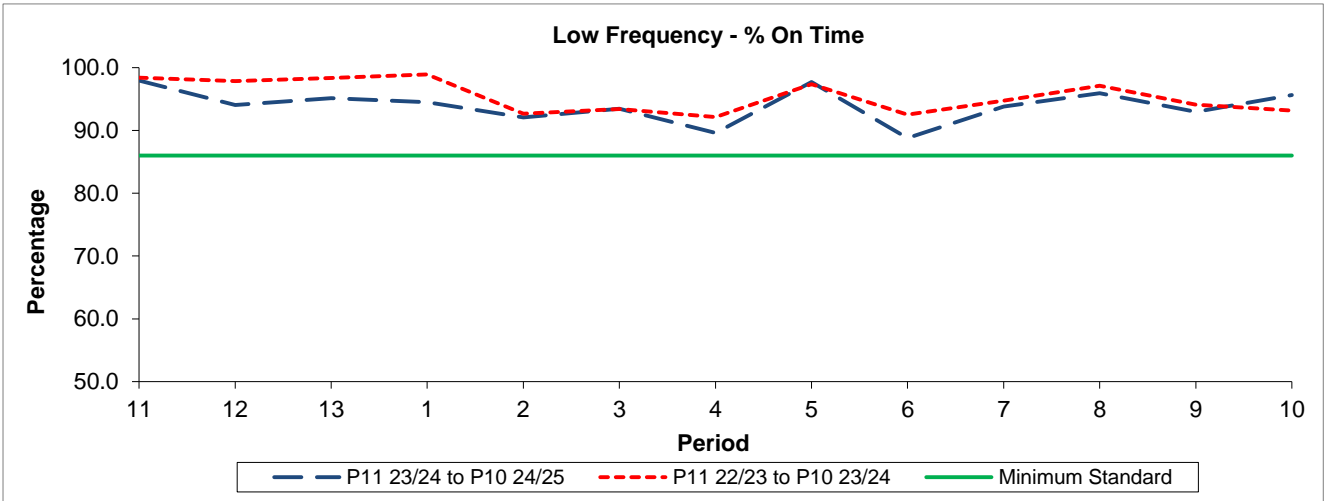

QSI & Mileage Performance Results

Route N52

Reliability Performance

Period	11	12	13	1	2	3	4	5	6	7	8	9	10
P11 23/24 to P10 24/25	97.95	94.04	95.16	94.50	92.07	93.43	89.59	97.72	88.79	93.79	95.94	92.97	95.64
P11 22/23 to P10 23/24	98.42	97.86	98.34	98.92	92.65	93.42	92.13	97.37	92.52	94.74	97.14	94.08	93.15
Minimum Standard	86.00	86.00	86.00	86.00	86.00	86.00	86.00	86.00	86.00	86.00	86.00	86.00	86.00

% On Time performance figures are based on four weeks data

Mileage Performance

Period	11	12	13	1	2	3	4	5	6	7	8	9	10
P11 23/24 to P10 24/25	99.59	99.81	99.26	99.74	99.65	98.98	97.99	99.99	98.49	99.42	99.76	99.77	98.70
P11 22/23 to P10 23/24	99.36	99.82	98.88	99.94	99.45	99.33	98.29	99.90	98.51	99.27	100.00	99.61	98.91
Minimum Standard	99.00	99.00	99.00	99.00	99.00	99.00	99.00	99.00	99.00	99.00	99.00	99.00	99.00

Mileage Performance figures are based on four weeks data