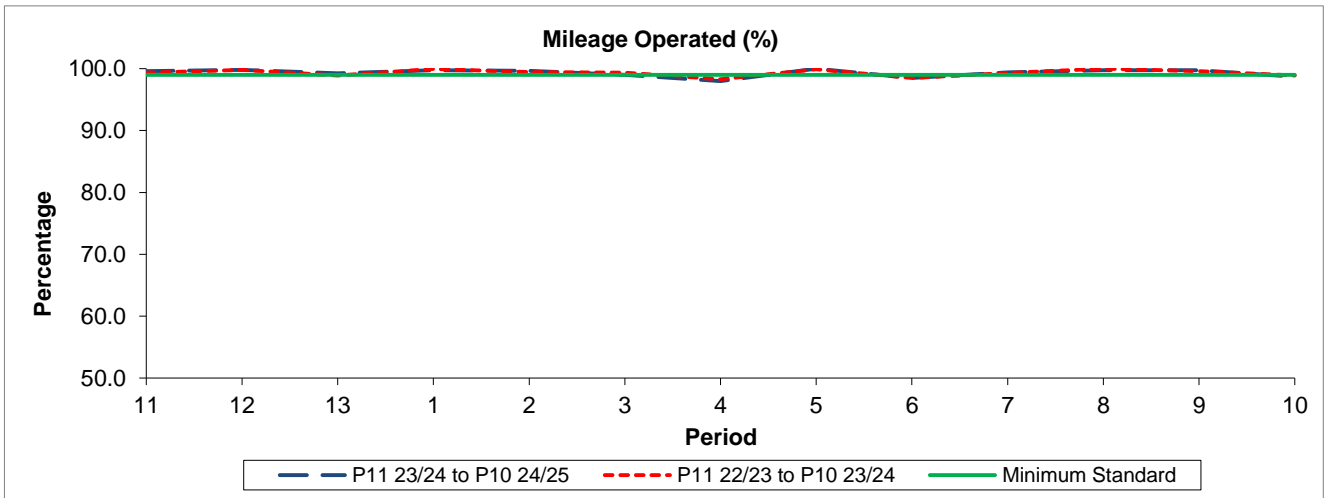

QSI & Mileage Performance Results

Route N52

Reliability Performance

Period	11	12	13	1	2	3	4	5	6	7	8	9	10
P11 23/24 to P10 24/25	97.95	94.04	95.16	94.50	92.07	93.43	89.59	97.72	88.79	93.79	95.94	92.97	95.64
P11 22/23 to P10 23/24	98.42	97.86	98.34	98.92	92.65	93.42	92.13	97.37	92.52	94.74	97.14	94.08	93.15
Minimum Standard	86.00	86.00	86.00	86.00	86.00	86.00	86.00	86.00	86.00	86.00	86.00	86.00	86.00

% On Time performance figures are based on four weeks data

Mileage Performance

Period	11	12	13	1	2	3	4	5	6	7	8	9	10
P11 23/24 to P10 24/25	99.59	99.81	99.26	99.74	99.65	98.98	97.99	99.99	98.49	99.42	99.76	99.77	98.70
P11 22/23 to P10 23/24	99.36	99.82	98.88	99.94	99.45	99.33	98.29	99.90	98.51	99.27	100.00	99.61	98.91
Minimum Standard	99.00	99.00	99.00	99.00	99.00	99.00	99.00	99.00	99.00	99.00	99.00	99.00	99.00

Mileage Performance figures are based on four weeks data