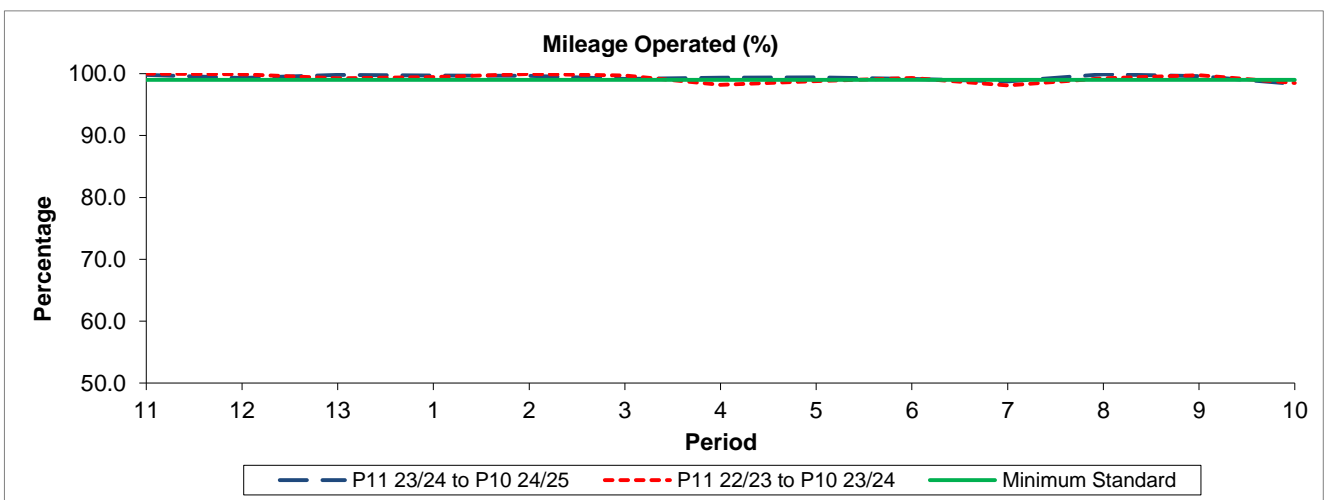

Mileage Performance

Period	11	12	13	1	2	3	4	5	6	7	8	9	10
P11 23/24 to P10 24/25	99.79	99.28	99.78	99.71	99.64	99.15	99.35	99.39	99.13	98.74	99.90	99.62	98.34
P11 22/23 to P10 23/24	100.00	99.92	99.24	99.44	99.97	99.68	98.18	98.77	99.31	98.10	99.25	99.75	98.49
Minimum Standard	99.00	99.00	99.00	99.00	99.00	99.00	99.00	99.00	99.00	99.00	99.00	99.00	99.00

Mileage Performance figures are based on four weeks data