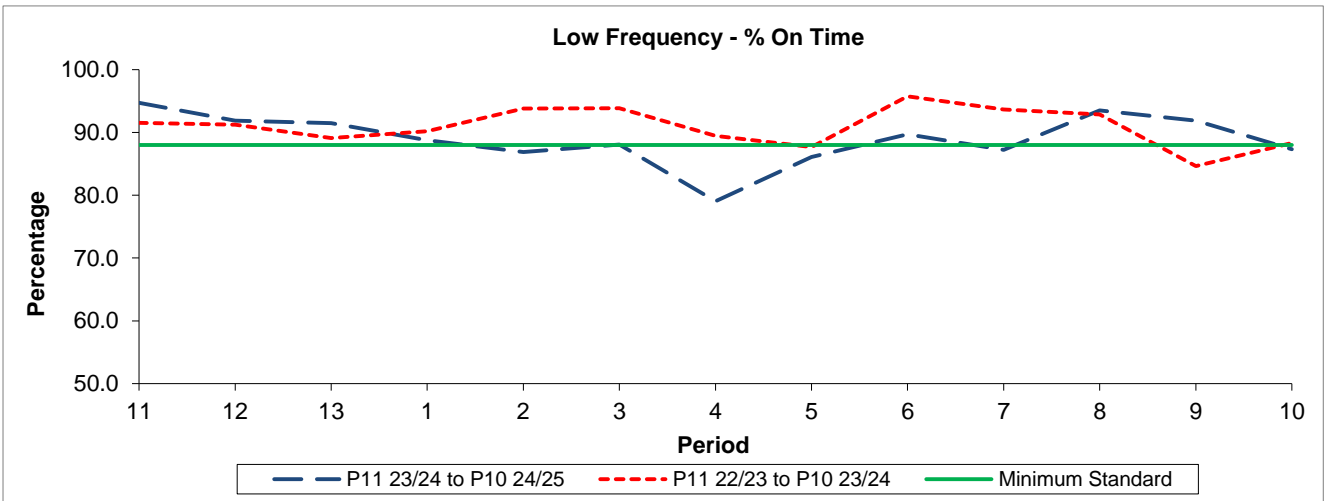

## Reliability Performance

Period	11	12	13	1	2	3	4	5	6	7	8	9	10
P11 23/24 to P10 24/25	94.72	91.87	91.48	88.76	86.90	88.05	79.05	86.11	89.69	87.24	93.52	91.90	87.32
P11 22/23 to P10 23/24	91.55	91.25	89.10	90.19	93.80	93.84	89.46	87.69	95.75	93.68	92.89	84.64	88.32
Minimum Standard	88.00	88.00	88.00	88.00	88.00	88.00	88.00	88.00	88.00	88.00	88.00	88.00	88.00