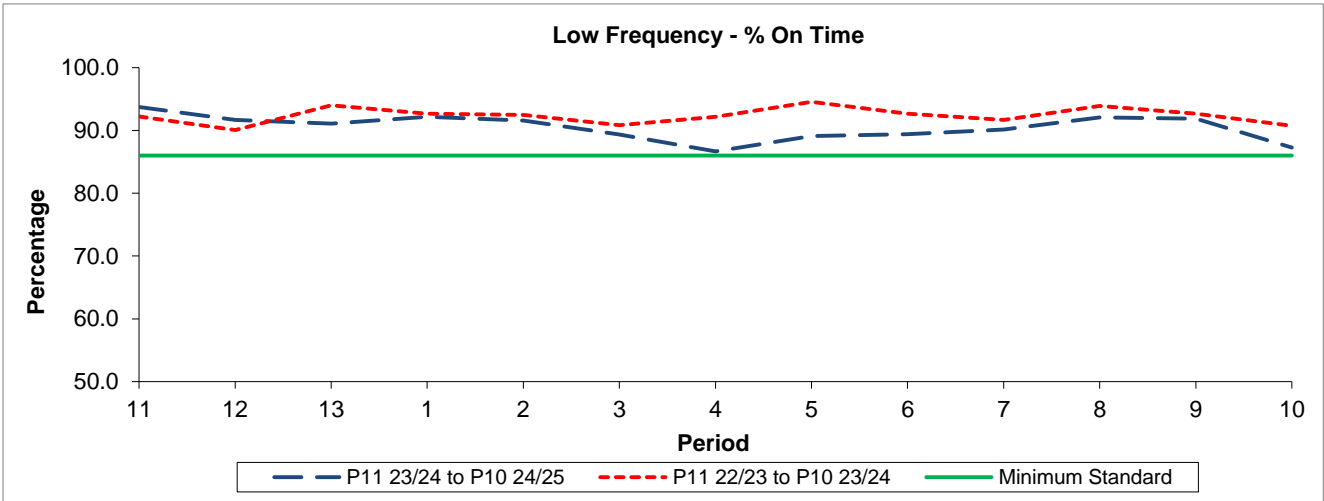

## Reliability Performance

Period	11	12	13	1	2	3	4	5	6	7	8	9	10
P11 23/24 to P10 24/25	93.73	91.66	91.07	92.19	91.56	89.37	86.66	89.09	89.41	90.16	92.09	91.89	87.28
P11 22/23 to P10 23/24	92.21	90.06	94.02	92.65	92.47	90.84	92.15	94.55	92.65	91.70	93.93	92.67	90.73
Minimum Standard	86.00	86.00	86.00	86.00	86.00	86.00	86.00	86.00	86.00	86.00	86.00	86.00	86.00

## Mileage Performance

Period	11	12	13	1	2	3	4	5	6	7	8	9	10
P11 23/24 to P10 24/25	99.75	99.72	99.48	99.51	99.86	99.73	98.71	99.68	99.47	99.19	99.56	99.37	99.69
P11 22/23 to P10 23/24	99.90	99.33	99.42	99.55	99.42	99.32	99.55	99.11	99.28	99.76	99.78	99.36	98.64
Minimum Standard	99.00	99.00	99.00	99.00	99.00	99.00	99.00	99.00	99.00	99.00	99.00	99.00	99.00