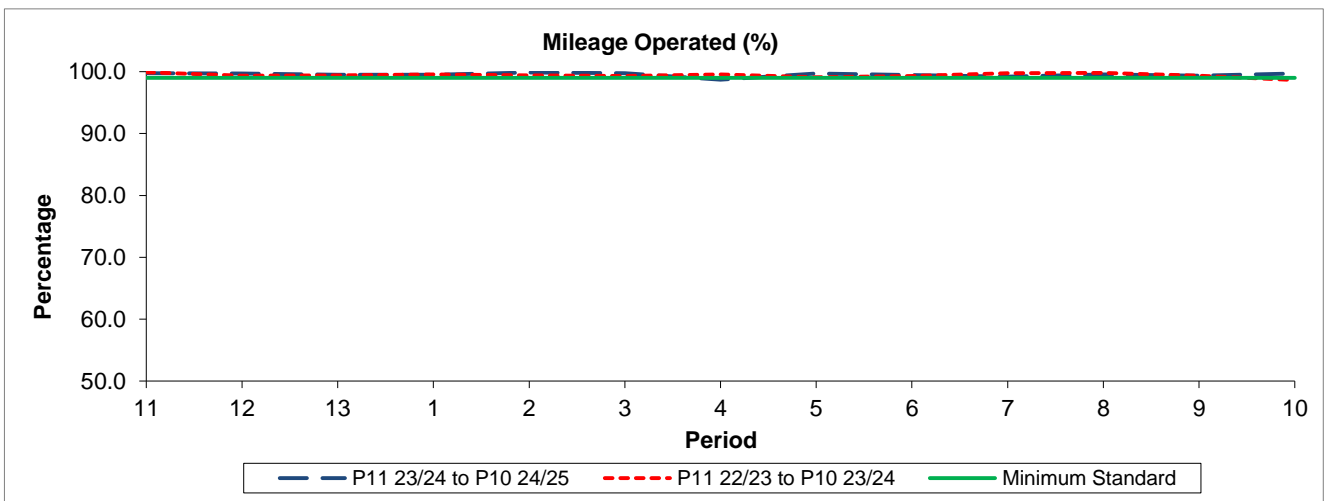

Mileage Performance

Period	11	12	13	1	2	3	4	5	6	7	8	9	10
P11 23/24 to P10 24/25	99.75	99.72	99.48	99.51	99.86	99.73	98.71	99.68	99.47	99.19	99.56	99.37	99.69
P11 22/23 to P10 23/24	99.90	99.33	99.42	99.55	99.42	99.32	99.55	99.11	99.28	99.76	99.78	99.36	98.64
Minimum Standard	99.00	99.00	99.00	99.00	99.00	99.00	99.00	99.00	99.00	99.00	99.00	99.00	99.00

Mileage Performance figures are based on four weeks data