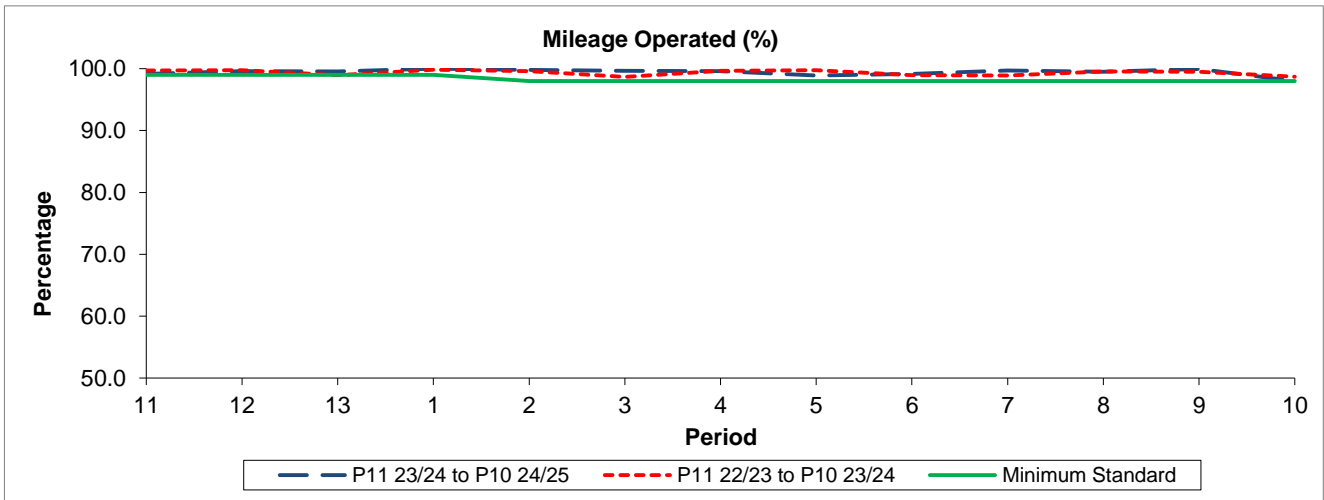

QSI & Mileage Performance Results

Route N341

Reliability Performance

Period	11	12	13	1	2	3	4	5	6	7	8	9	10
P11 23/24 to P10 24/25	96.21	95.96	95.88	97.50	93.86	95.92	94.97	95.40	97.35	94.06	31.50	91.02	90.19
P11 22/23 to P10 23/24	96.14	94.81	95.53	96.28	95.04	93.56	94.29	93.69	94.89	93.44	90.73	88.83	85.96
Minimum Standard	86.00	86.00	86.00	86.00	86.00	86.00	86.00	86.00	86.00	86.00	86.00	90.00	90.00

% On Time performance figures are based on four weeks data

Mileage Performance

Period	11	12	13	1	2	3	4	5	6	7	8	9	10
P11 23/24 to P10 24/25	99.16	99.59	99.54	100.00	99.78	99.65	99.62	98.88	99.16	99.70	99.52	99.95	97.99
P11 22/23 to P10 23/24	99.72	99.73	98.97	99.83	99.58	98.67	99.65	99.73	98.94	98.91	99.55	99.48	98.71
Minimum Standard	99.00	99.00	99.00	99.00	98.00	98.00	98.00	98.00	98.00	98.00	98.00	98.00	98.00

Mileage Performance figures are based on four weeks data