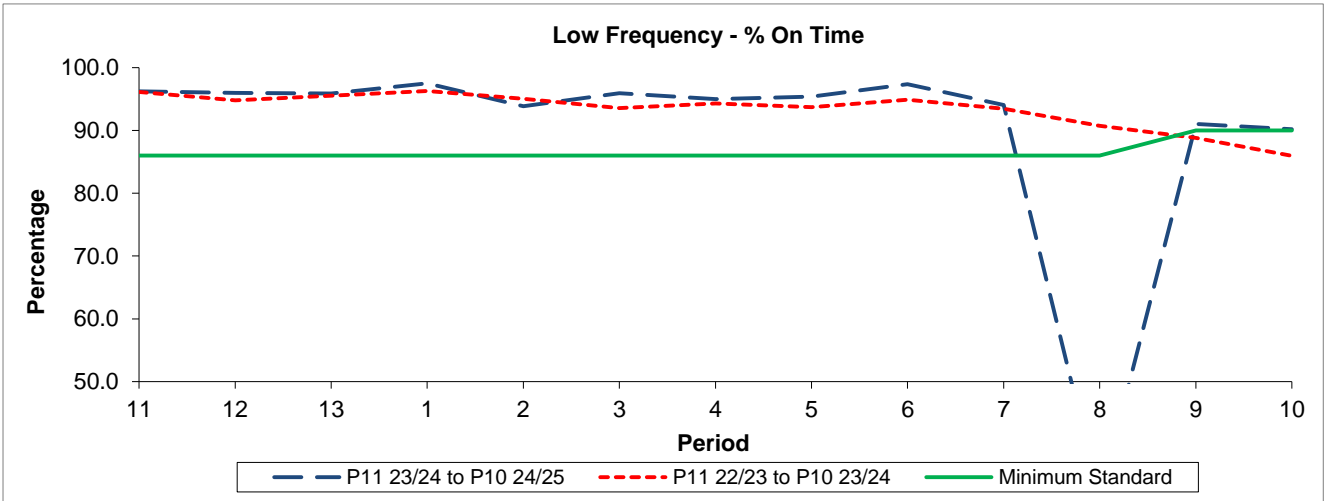

QSI & Mileage Performance Results

Route N341

Reliability Performance

Period	11	12	13	1	2	3	4	5	6	7	8	9	10
P11 23/24 to P10 24/25	96.21	95.96	95.88	97.50	93.86	95.92	94.97	95.40	97.35	94.06	31.50	91.02	90.19
P11 22/23 to P10 23/24	96.14	94.81	95.53	96.28	95.04	93.56	94.29	93.69	94.89	93.44	90.73	88.83	85.96
Minimum Standard	86.00	86.00	86.00	86.00	86.00	86.00	86.00	86.00	86.00	86.00	86.00	90.00	90.00

% On Time performance figures are based on four weeks data

Mileage Performance

Period	11	12	13	1	2	3	4	5	6	7	8	9	10
P11 23/24 to P10 24/25	99.16	99.59	99.54	100.00	99.78	99.65	99.62	98.88	99.16	99.70	99.52	99.95	97.99
P11 22/23 to P10 23/24	99.72	99.73	98.97	99.83	99.58	98.67	99.65	99.73	98.94	98.91	99.55	99.48	98.71
Minimum Standard	99.00	99.00	99.00	99.00	98.00	98.00	98.00	98.00	98.00	98.00	98.00	98.00	98.00

Mileage Performance figures are based on four weeks data