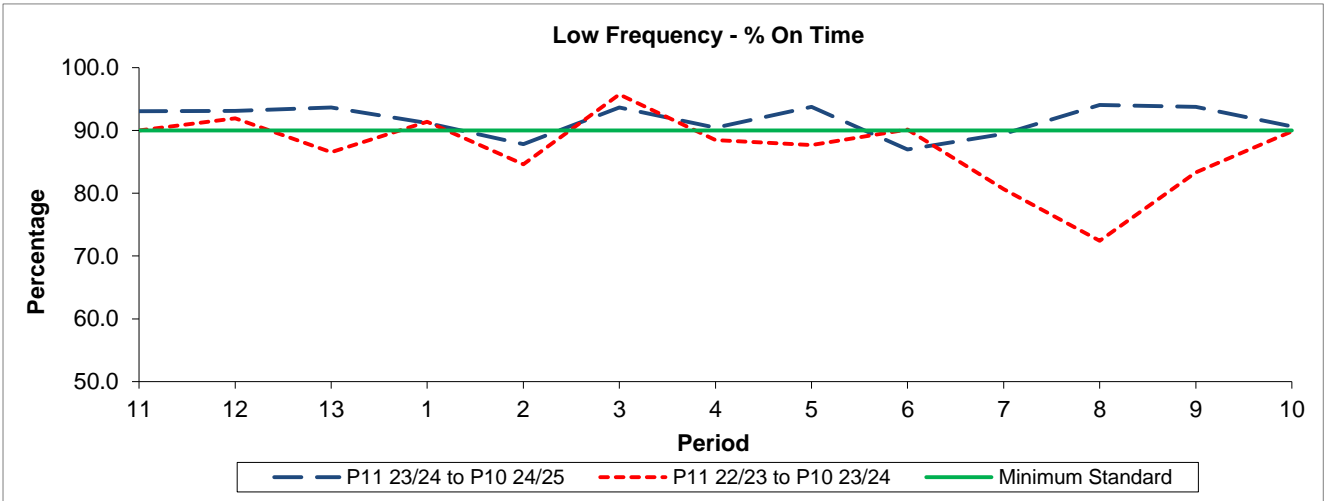

QSI & Mileage Performance Results

Route N321

Reliability Performance

Period	11	12	13	1	2	3	4	5	6	7	8	9	10
P11 23/24 to P10 24/25	93.05	93.13	93.64	91.17	87.83	93.67	90.47	93.73	86.97	89.45	94.05	93.74	90.65
P11 22/23 to P10 23/24	89.99	91.94	86.55	91.36	84.59	95.73	88.44	87.66	90.16	80.66	72.43	83.33	89.87
Minimum Standard	90.00	90.00	90.00	90.00	90.00	90.00	90.00	90.00	90.00	90.00	90.00	90.00	90.00

% On Time performance figures are based on four weeks data

Mileage Performance

Period	11	12	13	1	2	3	4	5	6	7	8	9	10
P11 23/24 to P10 24/25	99.99	99.79	98.07	98.09	99.26	98.47	98.72	99.89	98.08	99.90	99.69	98.86	99.32
P11 22/23 to P10 23/24	98.20	98.71	98.58	99.84	98.12	99.96	98.56	98.62	99.64	98.96	98.99	99.34	98.44
Minimum Standard	99.00	99.00	99.00	99.00	98.00	98.00	98.00	98.00	98.00	98.00	98.00	98.00	98.00

Mileage Performance figures are based on four weeks data