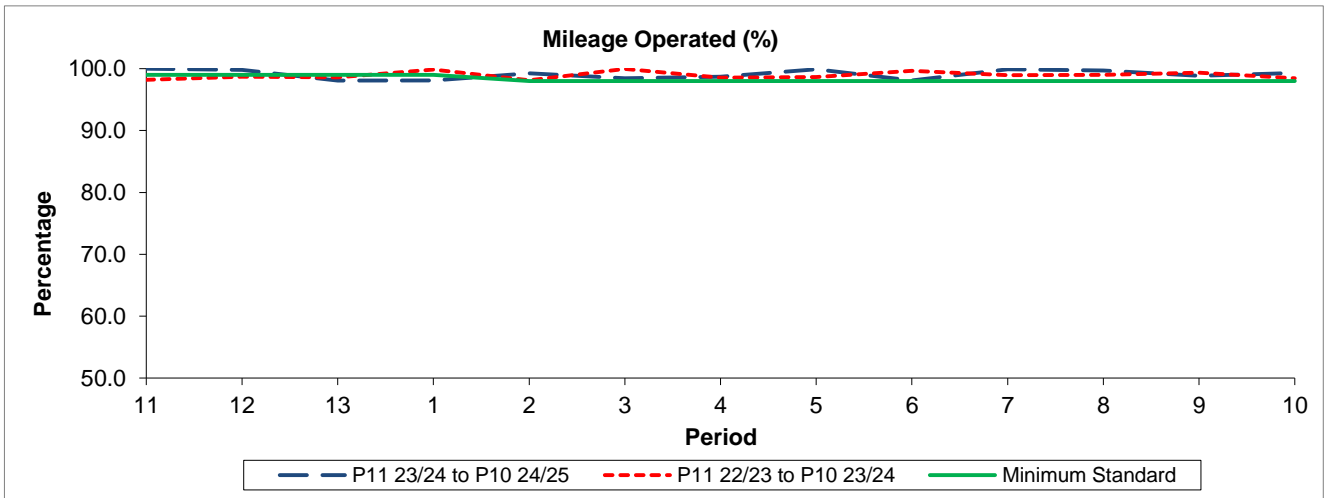

QSI & Mileage Performance Results

Route N321

Reliability Performance

Period	11	12	13	1	2	3	4	5	6	7	8	9	10
P11 23/24 to P10 24/25	93.05	93.13	93.64	91.17	87.83	93.67	90.47	93.73	86.97	89.45	94.05	93.74	90.65
P11 22/23 to P10 23/24	89.99	91.94	86.55	91.36	84.59	95.73	88.44	87.66	90.16	80.66	72.43	83.33	89.87
Minimum Standard	90.00	90.00	90.00	90.00	90.00	90.00	90.00	90.00	90.00	90.00	90.00	90.00	90.00

% On Time performance figures are based on four weeks data

Mileage Performance

Period	11	12	13	1	2	3	4	5	6	7	8	9	10
P11 23/24 to P10 24/25	99.99	99.79	98.07	98.09	99.26	98.47	98.72	99.89	98.08	99.90	99.69	98.86	99.32
P11 22/23 to P10 23/24	98.20	98.71	98.58	99.84	98.12	99.96	98.56	98.62	99.64	98.96	98.99	99.34	98.44
Minimum Standard	99.00	99.00	99.00	99.00	98.00	98.00	98.00	98.00	98.00	98.00	98.00	98.00	98.00

Mileage Performance figures are based on four weeks data