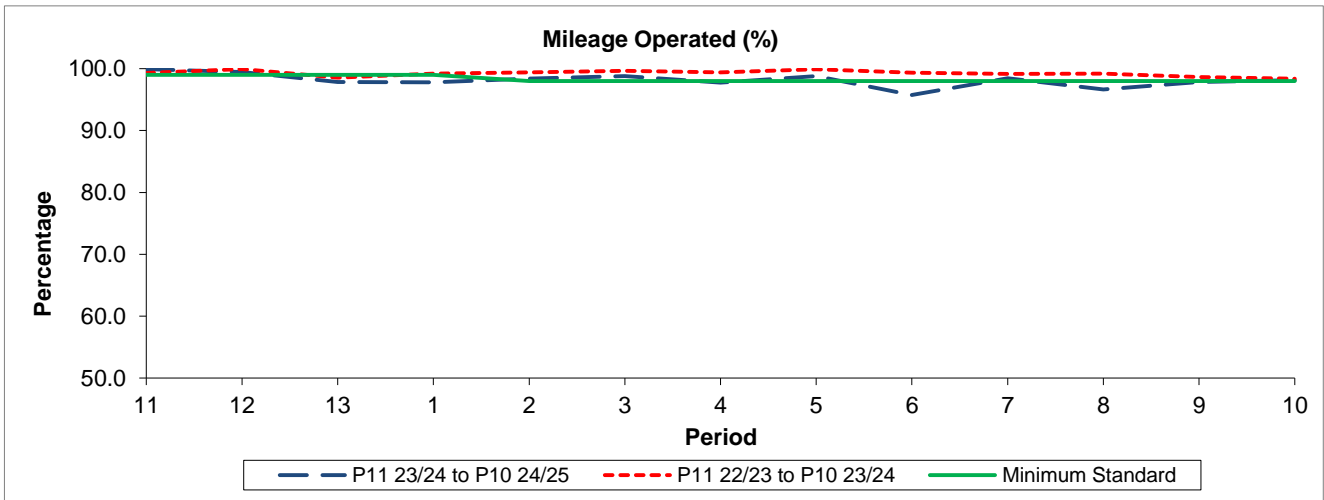

Mileage Performance

Period	11	12	13	1	2	3	4	5	6	7	8	9	10
P11 23/24 to P10 24/25	99.92	99.46	97.82	97.79	98.42	98.80	97.76	98.82	95.74	98.43	96.64	97.82	98.12
P11 22/23 to P10 23/24	99.32	99.93	98.55	99.22	99.41	99.66	99.38	99.90	99.33	99.13	99.22	98.66	98.37
Minimum Standard	99.00	99.00	99.00	99.00	98.00	98.00	98.00	98.00	98.00	98.00	98.00	98.00	98.00

Mileage Performance figures are based on four weeks data