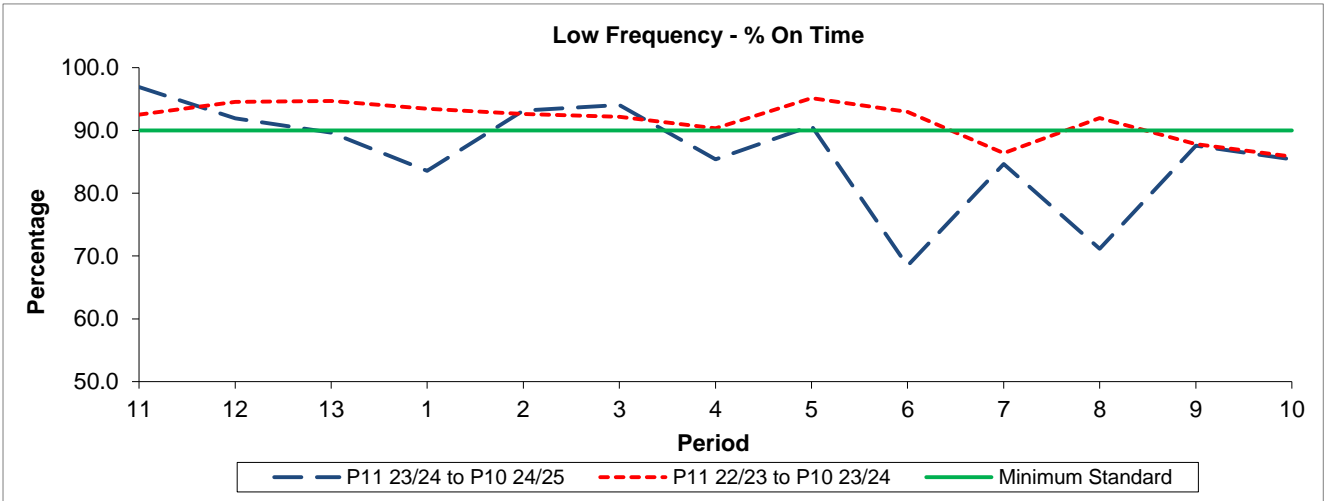

## Reliability Performance

Period	11	12	13	1	2	3	4	5	6	7	8	9	10
P11 23/24 to P10 24/25	96.91	91.92	89.64	83.58	93.18	94.06	85.38	90.73	68.44	84.67	71.18	87.57	85.40
P11 22/23 to P10 23/24	92.54	94.54	94.70	93.46	92.61	92.17	90.33	95.15	92.97	86.36	91.96	87.81	85.83
Minimum Standard	90.00	90.00	90.00	90.00	90.00	90.00	90.00	90.00	90.00	90.00	90.00	90.00	90.00

% On Time performance figures are based on four weeks data