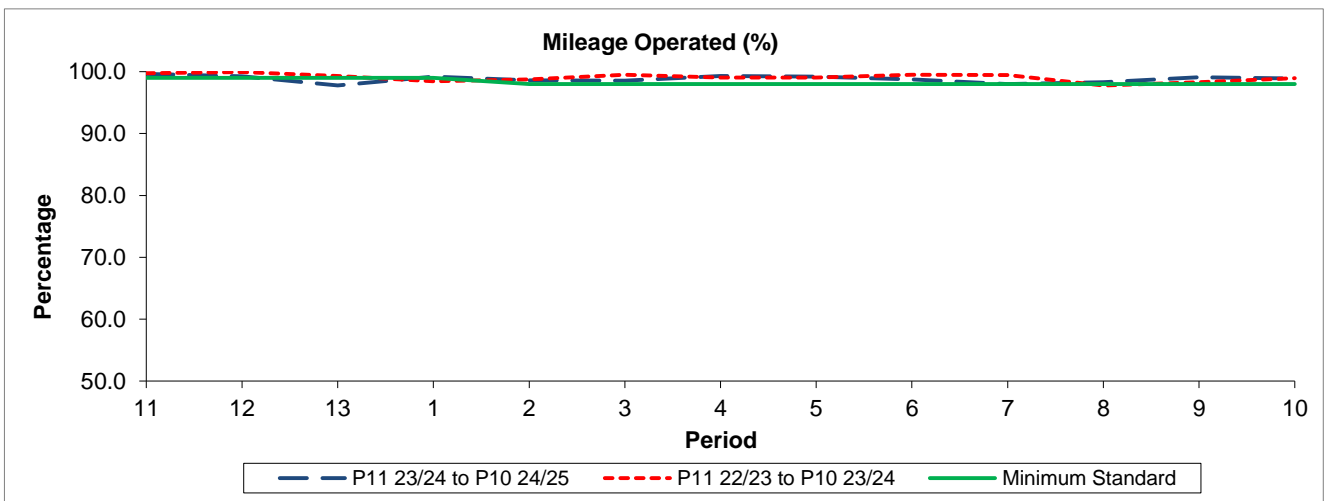

QSI & Mileage Performance Results

Route N188

Reliability Performance

Period	11	12	13	1	2	3	4	5	6	7	8	9	10
P11 23/24 to P10 24/25	90.41	88.41	85.77	88.27	86.19	76.99	86.85	79.76	83.52	82.75	82.95	81.11	81.82
P11 22/23 to P10 23/24	93.55	86.27	86.08	88.14	86.08	90.66	85.68	87.01	87.74	92.69	83.38	78.44	80.78
Minimum Standard	86.00	86.00	86.00	86.00	86.00	86.00	86.00	86.00	86.00	86.00	86.00	89.75	90.00

% On Time performance figures are based on four weeks data

Mileage Performance

Period	11	12	13	1	2	3	4	5	6	7	8	9	10
P11 23/24 to P10 24/25	99.64	99.23	97.77	99.20	98.61	98.53	99.28	99.20	98.77	98.01	98.30	99.12	98.91
P11 22/23 to P10 23/24	99.77	99.94	99.29	98.43	98.74	99.52	99.07	99.05	99.48	99.45	97.76	98.31	98.97
Minimum Standard	99.00	99.00	99.00	99.00	98.00	98.00	98.00	98.00	98.00	98.00	98.00	98.00	98.00

Mileage Performance figures are based on four weeks data