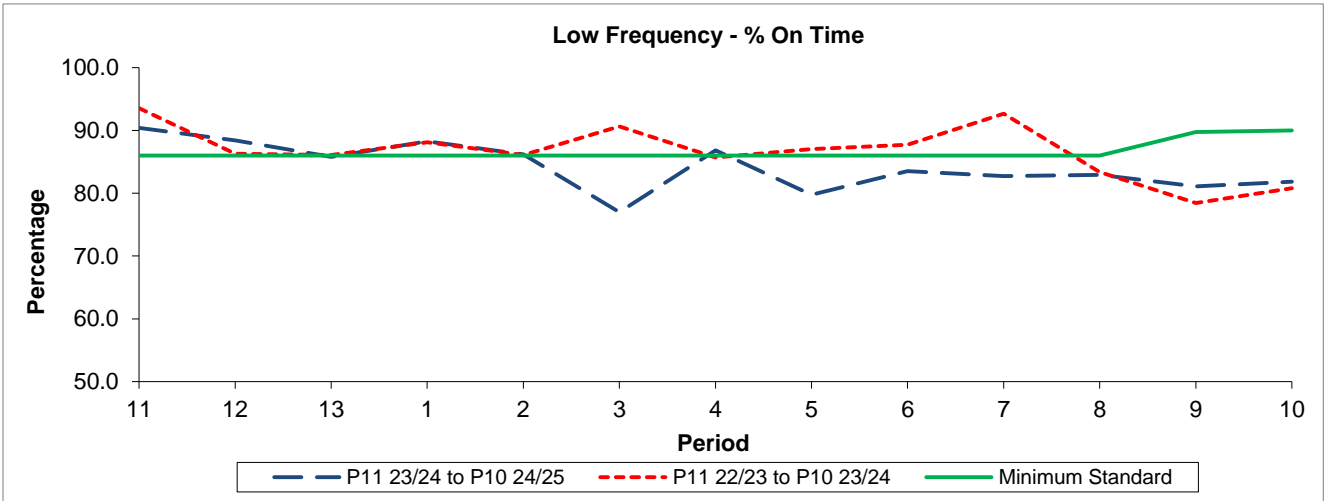

QSI & Mileage Performance Results

Route N188

Reliability Performance

Period	11	12	13	1	2	3	4	5	6	7	8	9	10
P11 23/24 to P10 24/25	90.41	88.41	85.77	88.27	86.19	76.99	86.85	79.76	83.52	82.75	82.95	81.11	81.82
P11 22/23 to P10 23/24	93.55	86.27	86.08	88.14	86.08	90.66	85.68	87.01	87.74	92.69	83.38	78.44	80.78
Minimum Standard	86.00	86.00	86.00	86.00	86.00	86.00	86.00	86.00	86.00	86.00	86.00	89.75	90.00

% On Time performance figures are based on four weeks data

Mileage Performance

Period	11	12	13	1	2	3	4	5	6	7	8	9	10
P11 23/24 to P10 24/25	99.64	99.23	97.77	99.20	98.61	98.53	99.28	99.20	98.77	98.01	98.30	99.12	98.91
P11 22/23 to P10 23/24	99.77	99.94	99.29	98.43	98.74	99.52	99.07	99.05	99.48	99.45	97.76	98.31	98.97
Minimum Standard	99.00	99.00	99.00	99.00	98.00	98.00	98.00	98.00	98.00	98.00	98.00	98.00	98.00

Mileage Performance figures are based on four weeks data