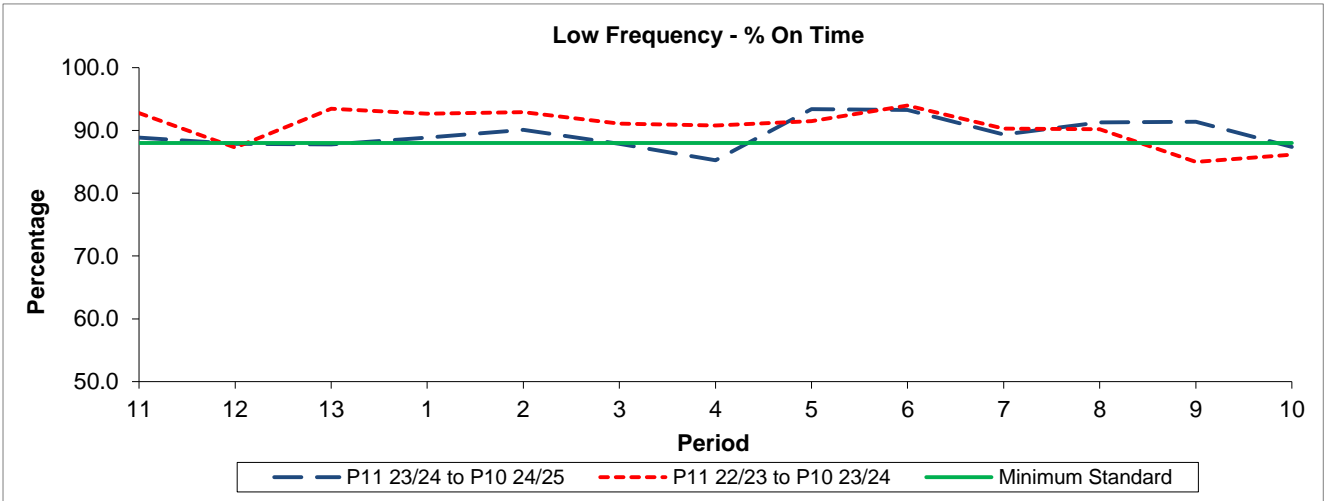

## Reliability Performance

Period	11	12	13	1	2	3	4	5	6	7	8	9	10
P11 23/24 to P10 24/25	88.87	87.87	87.76	88.87	90.11	87.88	85.25	93.39	93.25	89.36	91.28	91.38	87.40
P11 22/23 to P10 23/24	92.76	87.29	93.46	92.68	92.92	91.07	90.81	91.46	93.96	90.28	90.19	84.99	86.15
Minimum Standard	88.00	88.00	88.00	88.00	88.00	88.00	88.00	88.00	88.00	88.00	88.00	88.00	88.00

% On Time performance figures are based on four weeks data

## Mileage Performance

Period	11	12	13	1	2	3	4	5	6	7	8	9	10
P11 23/24 to P10 24/25	96.98	99.32	98.69	96.53	97.44	91.99	96.43	99.09	99.17	96.92	97.05	96.60	96.14
P11 22/23 to P10 23/24	99.17	93.16	98.67	97.99	99.28	98.37	98.29	98.97	99.37	98.74	94.60	96.38	94.65
Minimum Standard	99.00	99.00	99.00	99.00	98.00	98.00	98.00	98.00	98.00	98.00	98.00	98.00	98.00