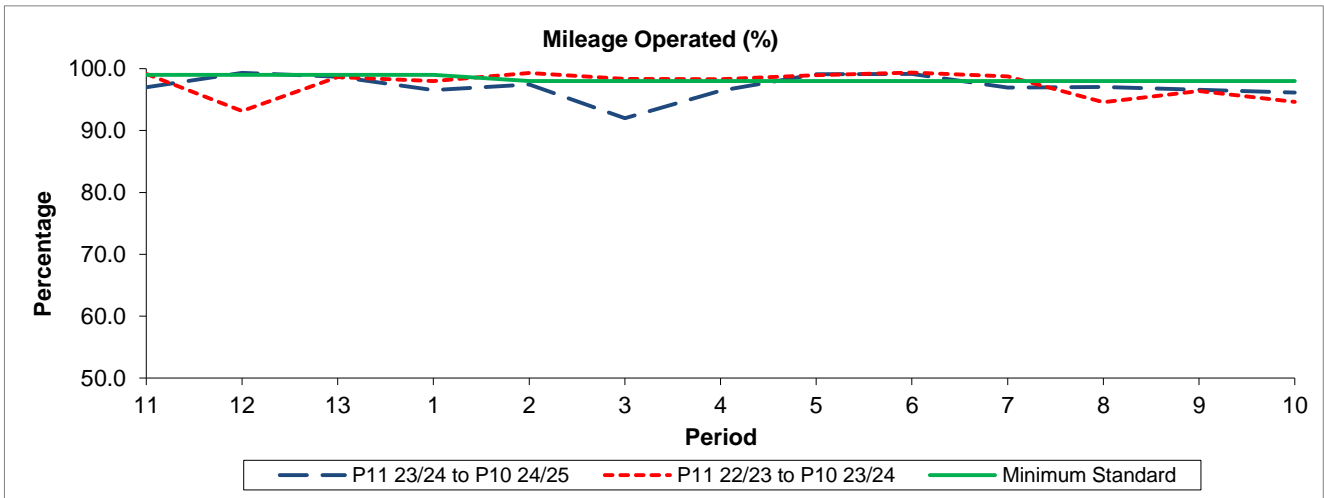

Mileage Performance

Period	11	12	13	1	2	3	4	5	6	7	8	9	10
P11 23/24 to P10 24/25	96.98	99.32	98.69	96.53	97.44	91.99	96.43	99.09	99.17	96.92	97.05	96.60	96.14
P11 22/23 to P10 23/24	99.17	93.16	98.67	97.99	99.28	98.37	98.29	98.97	99.37	98.74	94.60	96.38	94.65
Minimum Standard	99.00	99.00	99.00	99.00	98.00	98.00	98.00	98.00	98.00	98.00	98.00	98.00	98.00

Mileage Performance figures are based on four weeks data