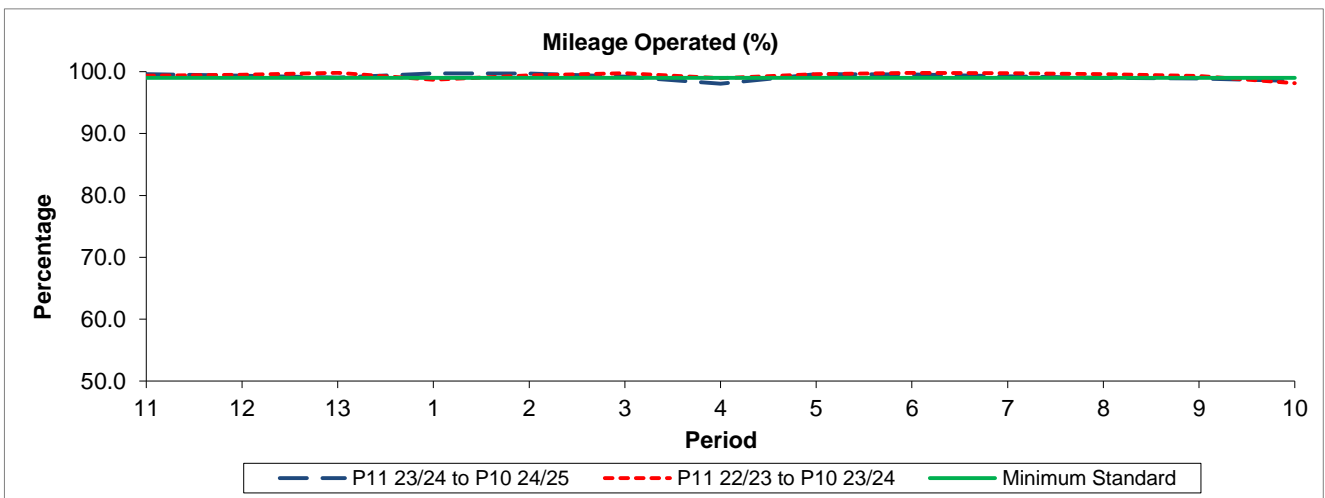

Mileage Performance

Period	11	12	13	1	2	3	4	5	6	7	8	9	10
P11 23/24 to P10 24/25	99.59	99.36	99.06	99.72	99.71	99.22	98.06	99.59	99.56	99.23	99.01	98.91	98.51
P11 22/23 to P10 23/24	99.33	99.50	99.81	98.68	99.42	99.75	98.96	99.61	99.80	99.73	99.62	99.32	98.13
Minimum Standard	99.00	99.00	99.00	99.00	99.00	99.00	99.00	99.00	99.00	99.00	99.00	99.00	99.00

Mileage Performance figures are based on four weeks data