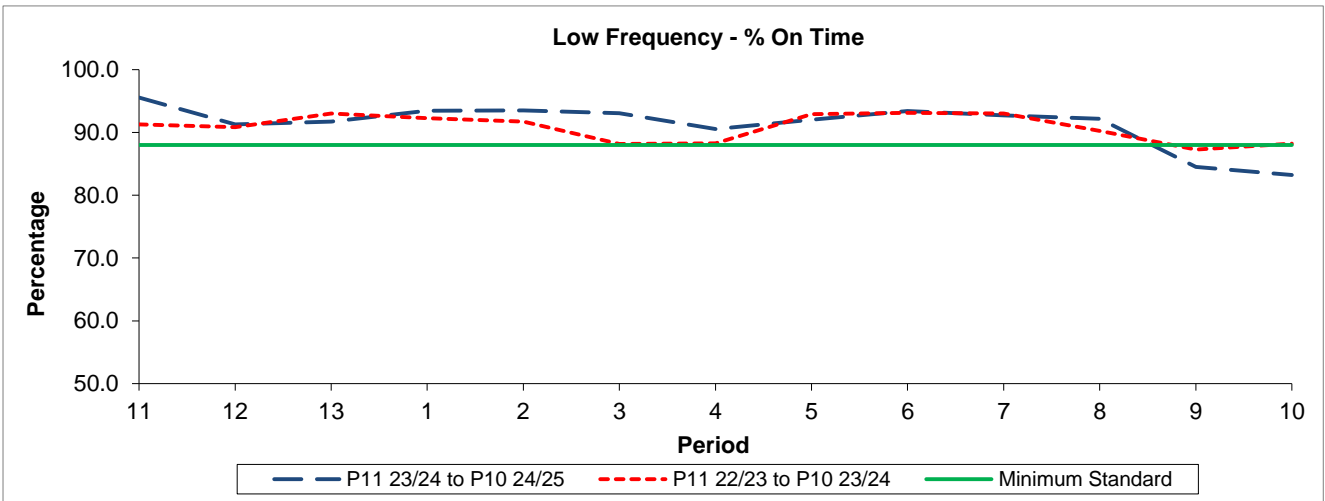

## Reliability Performance

Period	11	12	13	1	2	3	4	5	6	7	8	9	10
P11 23/24 to P10 24/25	95.55	91.28	91.72	93.48	93.51	93.04	90.52	92.01	93.39	92.74	92.18	84.53	83.22
P11 22/23 to P10 23/24	91.29	90.84	93.03	92.26	91.72	88.15	88.29	92.90	93.12	93.02	90.24	87.28	88.22
Minimum Standard	88.00	88.00	88.00	88.00	88.00	88.00	88.00	88.00	88.00	88.00	88.00	88.00	88.00