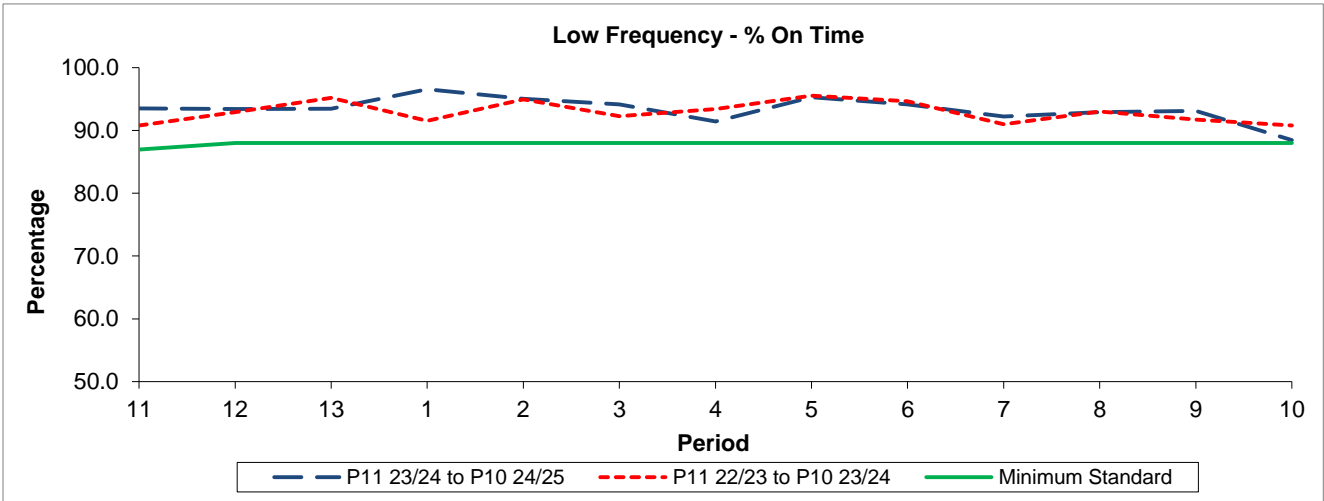

QSI & Mileage Performance Results

Route N137

Reliability Performance

Period	11	12	13	1	2	3	4	5	6	7	8	9	10
P11 23/24 to P10 24/25	93.50	93.39	93.45	96.56	95.04	94.14	91.45	95.31	94.17	92.20	92.93	93.13	88.46
P11 22/23 to P10 23/24	90.81	92.92	95.19	91.53	94.93	92.28	93.39	95.54	94.64	90.96	93.04	91.71	90.79
Minimum Standard	86.96	88.00	88.00	88.00	88.00	88.00	88.00	88.00	88.00	88.00	88.00	88.00	88.00

% On Time performance figures are based on four weeks data

Mileage Performance

Period	11	12	13	1	2	3	4	5	6	7	8	9	10
P11 23/24 to P10 24/25	99.52	99.47	99.42	99.49	99.99	98.76	96.59	99.92	99.42	98.23	99.07	98.92	98.15
P11 22/23 to P10 23/24	99.40	97.69	98.91	99.57	99.42	99.27	99.27	99.71	99.37	99.70	99.77	98.93	97.91
Minimum Standard	99.00	99.00	99.00	99.00	99.00	99.00	99.00	99.00	99.00	99.00	99.00	99.00	99.00

Mileage Performance figures are based on four weeks data