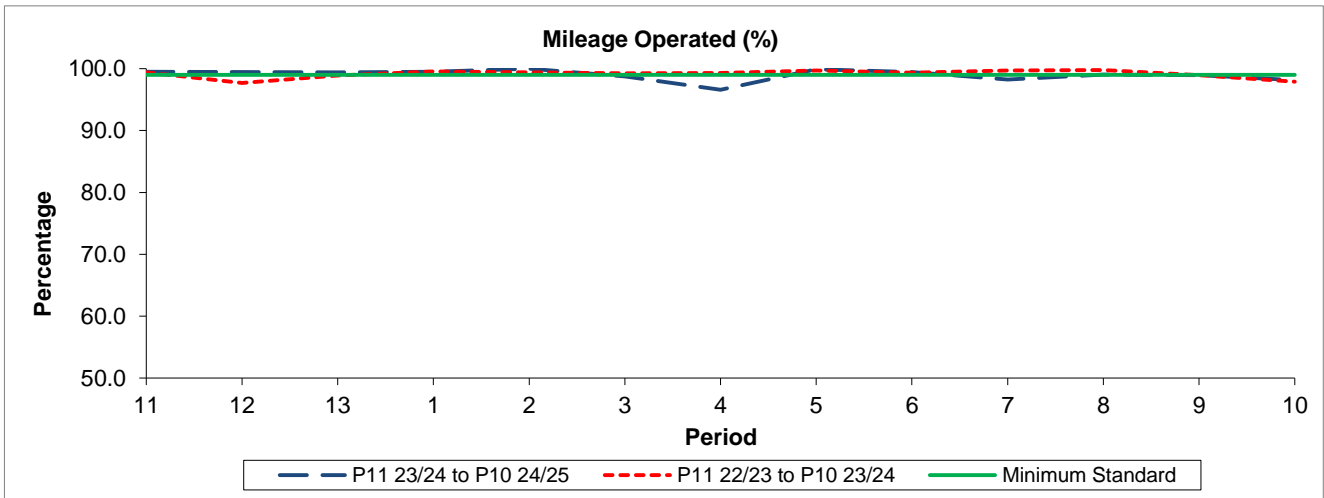

QSI & Mileage Performance Results

Route N137

Reliability Performance

Period	11	12	13	1	2	3	4	5	6	7	8	9	10
P11 23/24 to P10 24/25	93.50	93.39	93.45	96.56	95.04	94.14	91.45	95.31	94.17	92.20	92.93	93.13	88.46
P11 22/23 to P10 23/24	90.81	92.92	95.19	91.53	94.93	92.28	93.39	95.54	94.64	90.96	93.04	91.71	90.79
Minimum Standard	86.96	88.00	88.00	88.00	88.00	88.00	88.00	88.00	88.00	88.00	88.00	88.00	88.00

% On Time performance figures are based on four weeks data

Mileage Performance

Period	11	12	13	1	2	3	4	5	6	7	8	9	10
P11 23/24 to P10 24/25	99.52	99.47	99.42	99.49	99.99	98.76	96.59	99.92	99.42	98.23	99.07	98.92	98.15
P11 22/23 to P10 23/24	99.40	97.69	98.91	99.57	99.42	99.27	99.27	99.71	99.37	99.70	99.77	98.93	97.91
Minimum Standard	99.00	99.00	99.00	99.00	99.00	99.00	99.00	99.00	99.00	99.00	99.00	99.00	99.00

Mileage Performance figures are based on four weeks data