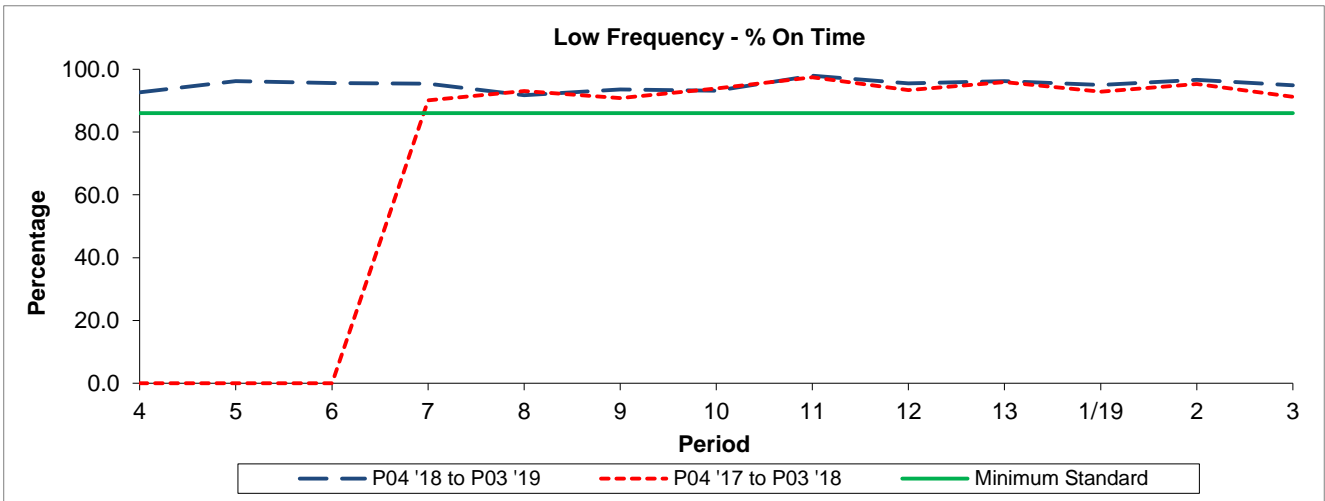

QSI & Mileage Performance Results

Route N134

Reliability Performance

Period	4	5	6	7	8	9	10	11	12	13	1/19	2	3
P04 '18 to P03 '19	92.64	96.24	95.66	95.45	91.80	93.57	93.18	97.99	95.51	96.19	95.00	96.62	94.91
P04 '17 to P03 '18				90.13	93.07	90.87	93.90	97.42	93.40	95.97	92.86	95.33	91.27
Minimum Standard	86.00	86.00	86.00	86.00	86.00	86.00	86.00	86.00	86.00	86.00	86.00	86.00	86.00

% On Time performance figures are based on four weeks data

Mileage Performance

Period	4	5	6	7	8	9	10	11	12	13	1/19	2	3
P04 '18 to P03 '19	99.61	99.50	99.20	99.48	99.21	99.11	98.93	99.92	99.06	99.32	96.61	94.95	99.70
P04 '17 to P03 '18	99.36	99.58	99.04	98.71	99.51	99.43	99.84	99.49	99.29	98.63	99.30	98.91	99.23
Minimum Standard	99.00	99.00	99.00	99.00	99.00	99.00	99.00	99.00	99.00	99.00	99.00	99.00	99.00

Mileage Performance figures are based on four weeks data