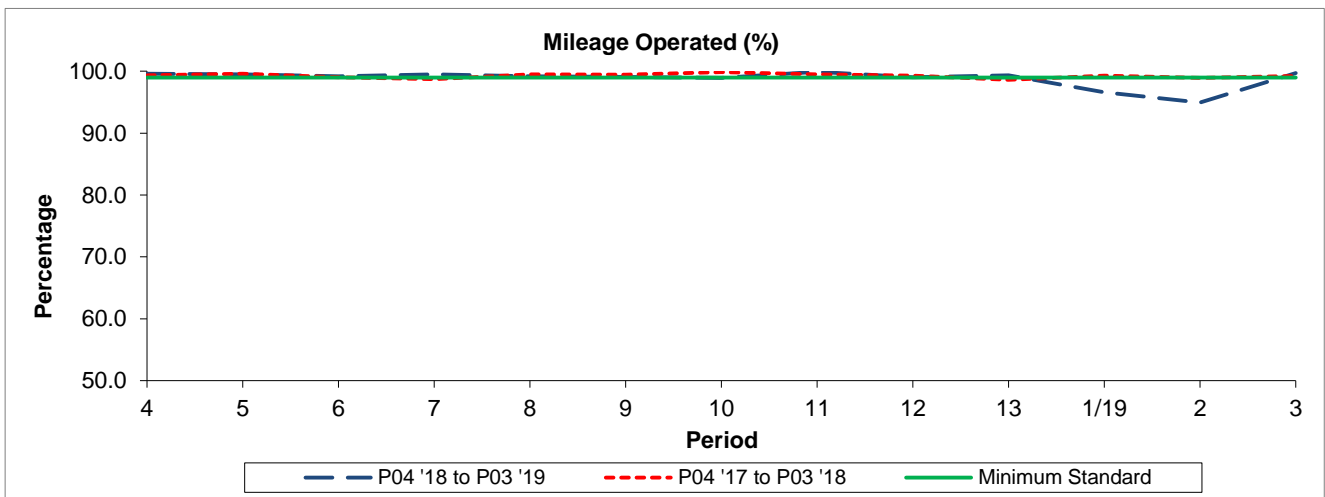

QSI & Mileage Performance Results

Route N134

Reliability Performance

Period	4	5	6	7	8	9	10	11	12	13	1/19	2	3
P04 '18 to P03 '19	92.64	96.24	95.66	95.45	91.80	93.57	93.18	97.99	95.51	96.19	95.00	96.62	94.91
P04 '17 to P03 '18				90.13	93.07	90.87	93.90	97.42	93.40	95.97	92.86	95.33	91.27
Minimum Standard	86.00	86.00	86.00	86.00	86.00	86.00	86.00	86.00	86.00	86.00	86.00	86.00	86.00

% On Time performance figures are based on four weeks data

Mileage Performance

Period	4	5	6	7	8	9	10	11	12	13	1/19	2	3
P04 '18 to P03 '19	99.61	99.50	99.20	99.48	99.21	99.11	98.93	99.92	99.06	99.32	96.61	94.95	99.70
P04 '17 to P03 '18	99.36	99.58	99.04	98.71	99.51	99.43	99.84	99.49	99.29	98.63	99.30	98.91	99.23
Minimum Standard	99.00	99.00	99.00	99.00	99.00	99.00	99.00	99.00	99.00	99.00	99.00	99.00	99.00

Mileage Performance figures are based on four weeks data