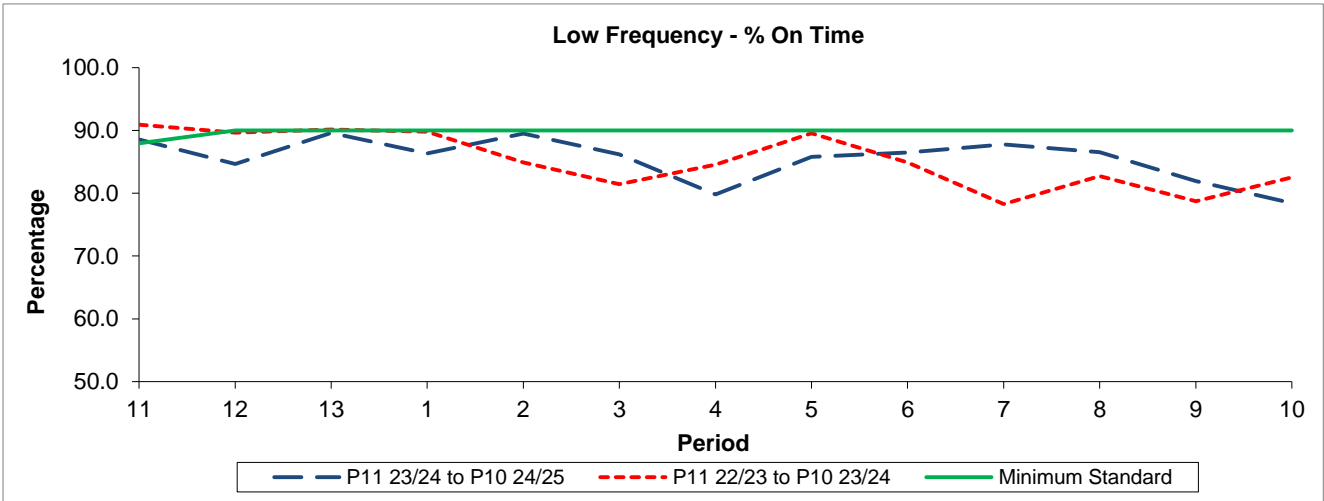

## Reliability Performance

Period	11	12	13	1	2	3	4	5	6	7	8	9	10
P11 23/24 to P10 24/25	88.56	84.64	89.61	86.36	89.52	86.20	79.82	85.81	86.46	87.80	86.54	81.95	78.43
P11 22/23 to P10 23/24	90.92	89.63	90.14	89.82	84.88	81.44	84.57	89.56	84.90	78.27	82.73	78.72	82.53
Minimum Standard	87.95	90.00	90.00	90.00	90.00	90.00	90.00	90.00	90.00	90.00	90.00	90.00	90.00