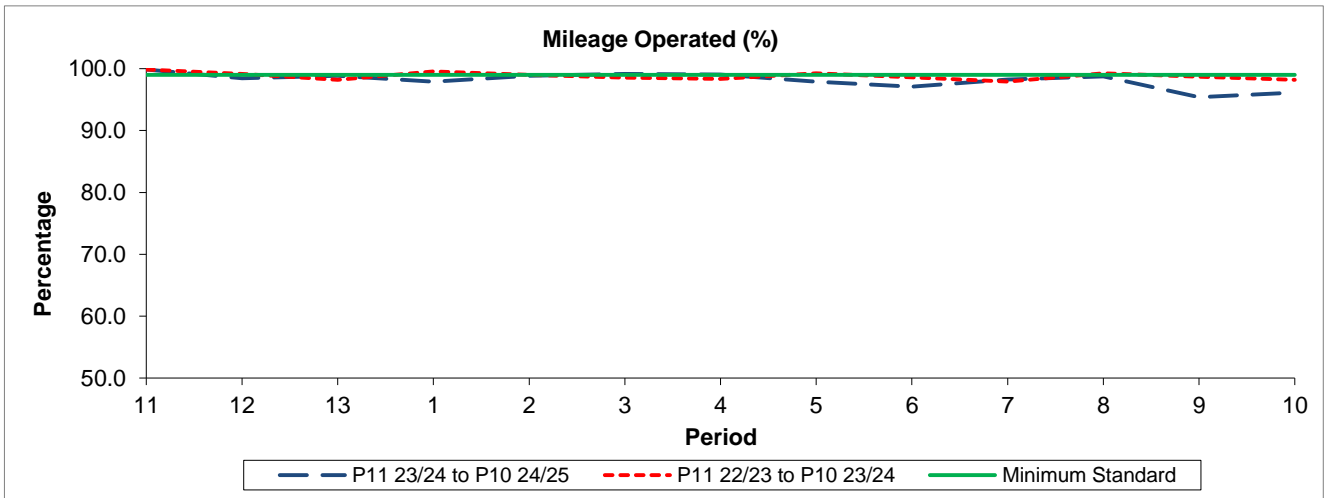

Mileage Performance

Period	11	12	13	1	2	3	4	5	6	7	8	9	10
P11 23/24 to P10 24/25	99.86	98.46	98.87	97.90	98.82	99.13	99.05	97.88	97.08	98.25	98.75	95.39	96.12
P11 22/23 to P10 23/24	99.86	99.13	98.21	99.57	99.01	98.55	98.32	99.25	98.57	97.91	99.25	98.71	98.21
Minimum Standard	99.00	99.00	99.00	99.00	99.00	99.00	99.00	99.00	99.00	99.00	99.00	99.00	99.00

Mileage Performance figures are based on four weeks data