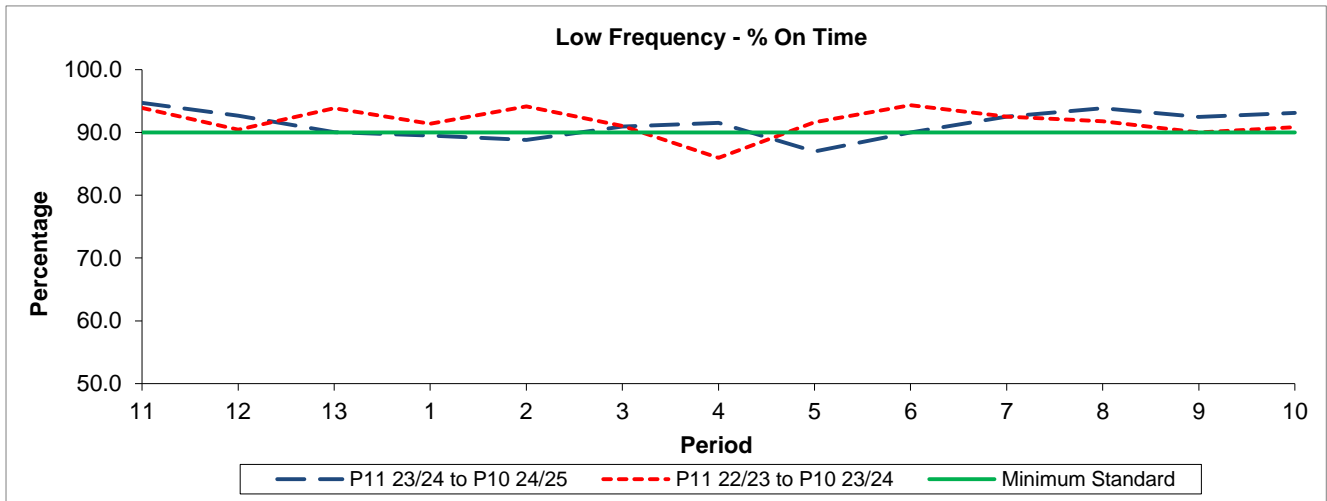

QSI & Mileage Performance Results

Route N128

Reliability Performance

Period	11	12	13	1	2	3	4	5	6	7	8	9	10
P11 23/24 to P10 24/25	94.71	92.68	90.04	89.51	88.81	90.95	91.54	86.97	90.02	92.53	93.84	92.49	93.10
P11 22/23 to P10 23/24	93.93	90.42	93.84	91.37	94.14	91.03	85.96	91.65	94.34	92.54	91.78	90.00	90.85
Minimum Standard	90.00	90.00	90.00	90.00	90.00	90.00	90.00	90.00	90.00	90.00	90.00	90.00	90.00

% On Time performance figures are based on four weeks data

Mileage Performance

Period	11	12	13	1	2	3	4	5	6	7	8	9	10
P11 23/24 to P10 24/25	99.49	99.39	99.58	99.77	99.85	99.32	100.00	99.30	99.66	98.67	99.97	99.49	99.69
P11 22/23 to P10 23/24	100.00	100.00	99.14	100.00	100.00	99.77	100.00	99.38	99.92	98.98	99.77	99.83	99.92
Minimum Standard	99.00	99.00	99.00	99.00	99.00	99.00	99.00	99.00	99.00	99.00	99.00	99.00	99.00

Mileage Performance figures are based on four weeks data