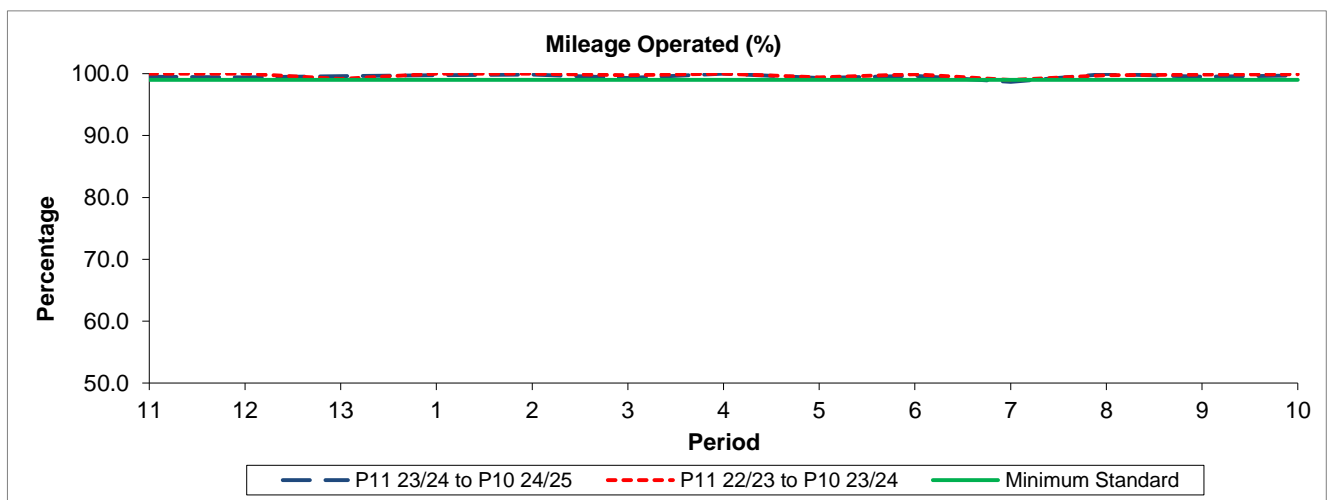

QSI & Mileage Performance Results

Route N128

Reliability Performance

Period	11	12	13	1	2	3	4	5	6	7	8	9	10
P11 23/24 to P10 24/25	94.71	92.68	90.04	89.51	88.81	90.95	91.54	86.97	90.02	92.53	93.84	92.49	93.10
P11 22/23 to P10 23/24	93.93	90.42	93.84	91.37	94.14	91.03	85.96	91.65	94.34	92.54	91.78	90.00	90.85
Minimum Standard	90.00	90.00	90.00	90.00	90.00	90.00	90.00	90.00	90.00	90.00	90.00	90.00	90.00

% On Time performance figures are based on four weeks data

Mileage Performance

Period	11	12	13	1	2	3	4	5	6	7	8	9	10
P11 23/24 to P10 24/25	99.49	99.39	99.58	99.77	99.85	99.32	100.00	99.30	99.66	98.67	99.97	99.49	99.69
P11 22/23 to P10 23/24	100.00	100.00	99.14	100.00	100.00	99.77	100.00	99.38	99.92	98.98	99.77	99.83	99.92
Minimum Standard	99.00	99.00	99.00	99.00	99.00	99.00	99.00	99.00	99.00	99.00	99.00	99.00	99.00

Mileage Performance figures are based on four weeks data