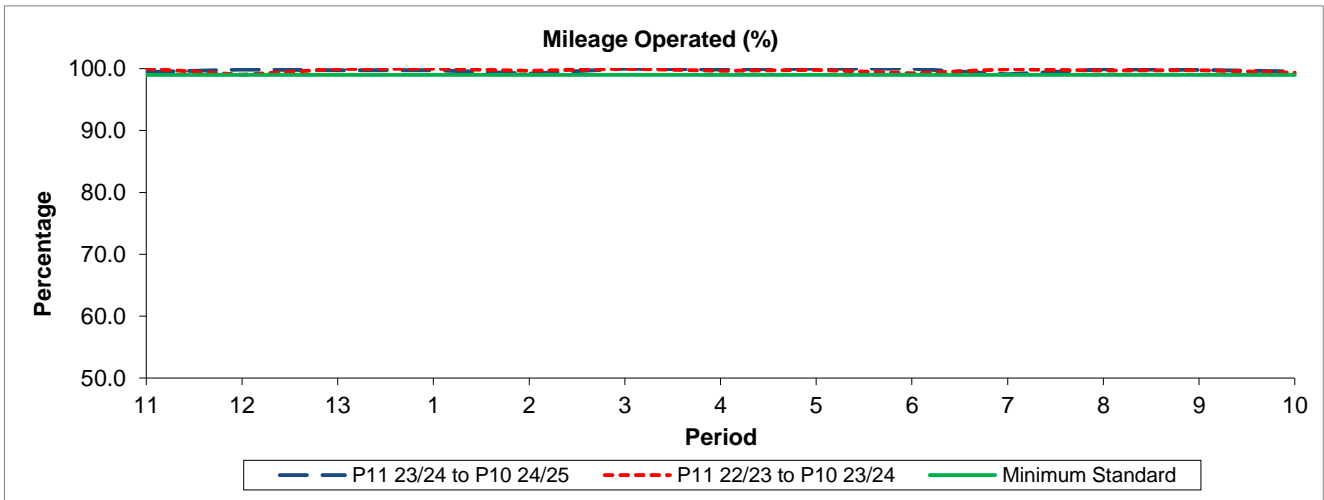

QSI & Mileage Performance Results

Route N119

Reliability Performance

Period	11	12	13	1	2	3	4	5	6	7	8	9	10
P11 23/24 to P10 24/25	95.51	90.03	93.26	92.94	91.52	91.00	87.06	93.09	96.59	92.80	92.31	93.12	93.36
P11 22/23 to P10 23/24	94.03	94.59	94.77	93.09	96.08	91.77	87.62	85.76	84.37	88.51	92.25	89.07	90.02
Minimum Standard	90.00	90.00	90.00	90.00	90.00	90.00	90.00	90.00	90.00	90.00	90.00	90.00	90.00

% On Time performance figures are based on four weeks data

Mileage Performance

Period	11	12	13	1	2	3	4	5	6	7	8	9	10
P11 23/24 to P10 24/25	99.45	99.87	99.75	99.76	99.20	100.00	99.85	100.00	100.00	99.09	99.90	99.79	99.56
P11 22/23 to P10 23/24	99.99	99.02	99.97	100.00	99.63	100.00	99.65	99.79	99.27	99.90	99.69	99.74	99.34
Minimum Standard	99.00	99.00	99.00	99.00	99.00	99.00	99.00	99.00	99.00	99.00	99.00	99.00	99.00

Mileage Performance figures are based on four weeks data