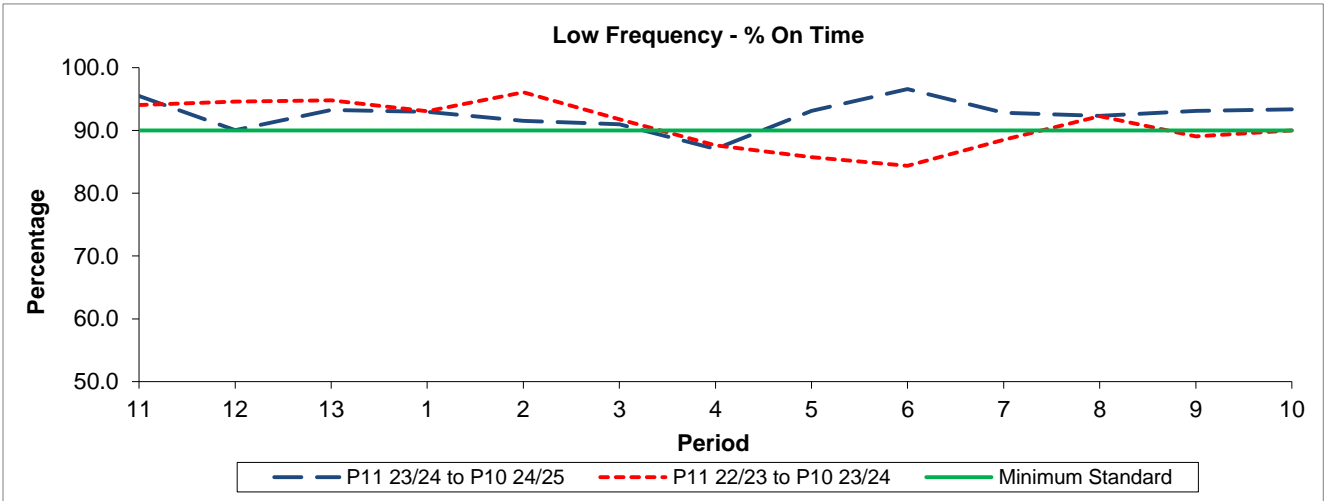

QSI & Mileage Performance Results

Route N119

Reliability Performance

Period	11	12	13	1	2	3	4	5	6	7	8	9	10
P11 23/24 to P10 24/25	95.51	90.03	93.26	92.94	91.52	91.00	87.06	93.09	96.59	92.80	92.31	93.12	93.36
P11 22/23 to P10 23/24	94.03	94.59	94.77	93.09	96.08	91.77	87.62	85.76	84.37	88.51	92.25	89.07	90.02
Minimum Standard	90.00	90.00	90.00	90.00	90.00	90.00	90.00	90.00	90.00	90.00	90.00	90.00	90.00

% On Time performance figures are based on four weeks data

Mileage Performance

Period	11	12	13	1	2	3	4	5	6	7	8	9	10
P11 23/24 to P10 24/25	99.45	99.87	99.75	99.76	99.20	100.00	99.85	100.00	100.00	99.09	99.90	99.79	99.56
P11 22/23 to P10 23/24	99.99	99.02	99.97	100.00	99.63	100.00	99.65	99.79	99.27	99.90	99.69	99.74	99.34
Minimum Standard	99.00	99.00	99.00	99.00	99.00	99.00	99.00	99.00	99.00	99.00	99.00	99.00	99.00

Mileage Performance figures are based on four weeks data