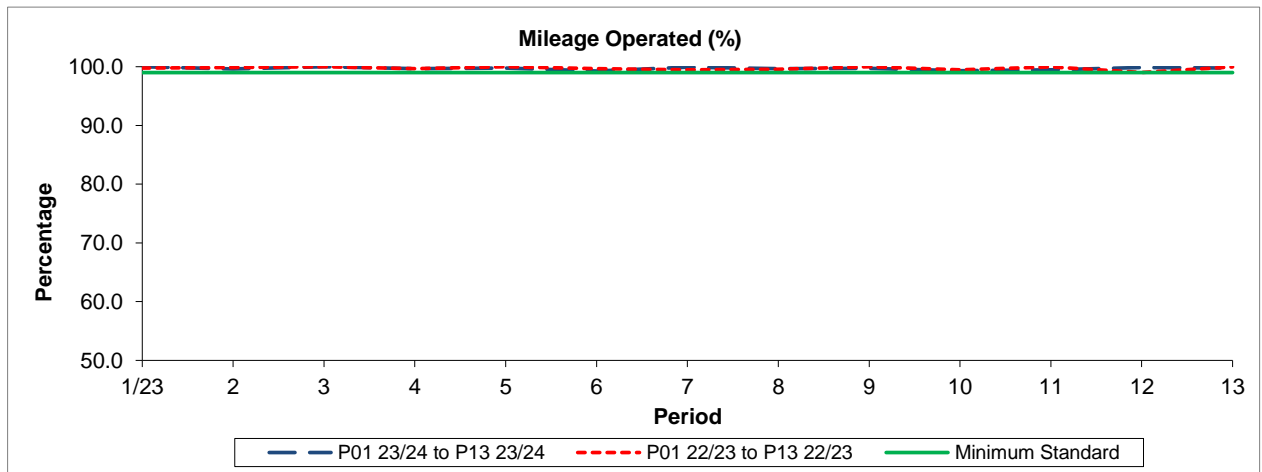

QSI & Mileage Performance Results

Route N119

Reliability Performance

Period	1/23	2	3	4	5	6	7	8	9	10	11	12	13
P01 23/24 to P13 23/24	93.09	96.08	91.77	87.62	85.76	84.37	88.51	92.25	89.07	90.02	95.51	90.03	93.26
P01 22/23 to P13 22/23	95.07	90.67	96.42	92.51	91.87	90.98	93.97	91.59	92.55	89.74	94.03	94.59	94.77
Minimum Standard	90.00	90.00	90.00	90.00	90.00	90.00	90.00	90.00	90.00	90.00	90.00	90.00	90.00

% On Time performance figures are based on four weeks data

Mileage Performance

Period	1/23	2	3	4	5	6	7	8	9	10	11	12	13
P01 23/24 to P13 23/24	100.00	99.63	100.00	99.65	99.79	99.27	99.90	99.69	99.74	99.34	99.45	99.87	99.75
P01 22/23 to P13 22/23	99.79	99.84	100.00	99.67	100.00	99.65	99.45	99.55	100.00	99.49	99.99	99.02	99.97
Minimum Standard	99.00	99.00	99.00	99.00	99.00	99.00	99.00	99.00	99.00	99.00	99.00	99.00	99.00

Mileage Performance figures are based on four weeks data