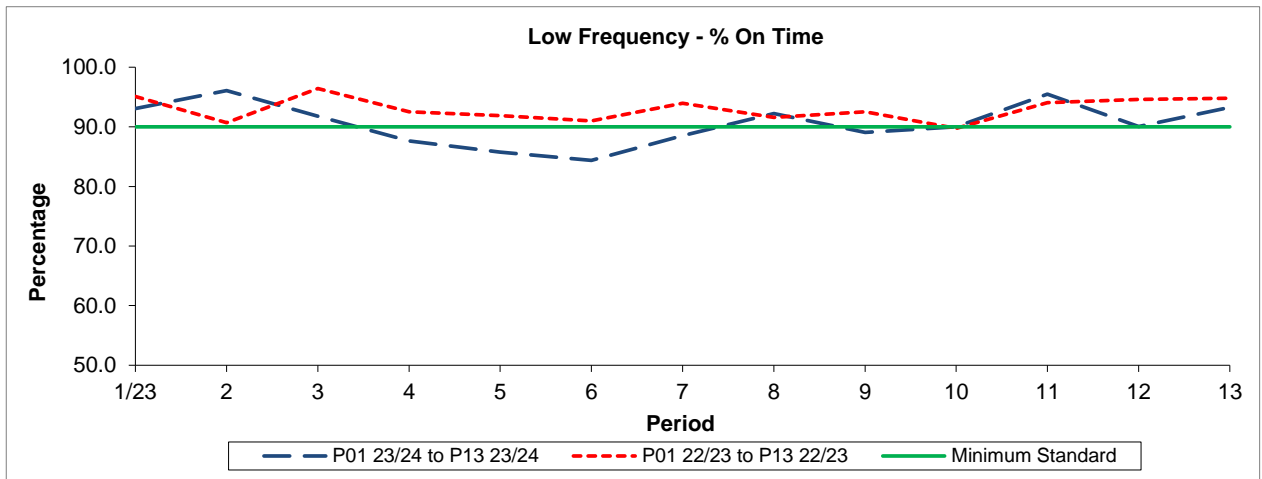

QSI & Mileage Performance Results

Route N119

Reliability Performance

Period	1/23	2	3	4	5	6	7	8	9	10	11	12	13
P01 23/24 to P13 23/24	93.09	96.08	91.77	87.62	85.76	84.37	88.51	92.25	89.07	90.02	95.51	90.03	93.26
P01 22/23 to P13 22/23	95.07	90.67	96.42	92.51	91.87	90.98	93.97	91.59	92.55	89.74	94.03	94.59	94.77
Minimum Standard	90.00	90.00	90.00	90.00	90.00	90.00	90.00	90.00	90.00	90.00	90.00	90.00	90.00

% On Time performance figures are based on four weeks data

Mileage Performance

Period	1/23	2	3	4	5	6	7	8	9	10	11	12	13
P01 23/24 to P13 23/24	100.00	99.63	100.00	99.65	99.79	99.27	99.90	99.69	99.74	99.34	99.45	99.87	99.75
P01 22/23 to P13 22/23	99.79	99.84	100.00	99.67	100.00	99.65	99.45	99.55	100.00	99.49	99.99	99.02	99.97
Minimum Standard	99.00	99.00	99.00	99.00	99.00	99.00	99.00	99.00	99.00	99.00	99.00	99.00	99.00

Mileage Performance figures are based on four weeks data