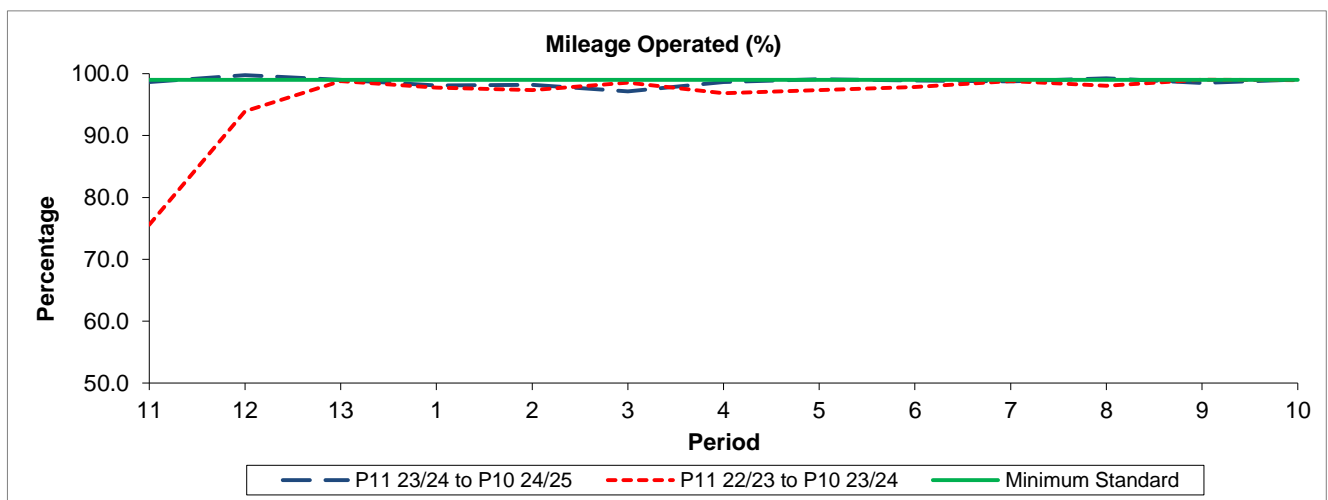

QSI & Mileage Performance Results

Route N111

Reliability Performance

Period	11	12	13	1	2	3	4	5	6	7	8	9	10
P11 23/24 to P10 24/25	91.92	90.42	90.77	79.95	90.03	85.36	82.88	84.01	87.42	85.10	88.97	91.22	87.01
P11 22/23 to P10 23/24	91.52	88.72	84.40	80.81	81.39	79.82	65.52	60.37	72.07	86.87	80.21	88.28	86.19
Minimum Standard	88.00	88.00	88.00	88.00	88.00	88.00	88.00	88.00	88.00	88.00	88.00	88.00	88.00

% On Time performance figures are based on four weeks data

Mileage Performance

Period	11	12	13	1	2	3	4	5	6	7	8	9	10
P11 23/24 to P10 24/25	98.64	99.76	99.00	98.10	98.18	97.13	98.66	99.10	98.88	98.76	99.24	98.50	99.04
P11 22/23 to P10 23/24	75.59	93.92	98.80	97.72	97.34	98.55	96.83	97.33	97.84	98.77	98.04	99.02	98.97
Minimum Standard	99.00	99.00	99.00	99.00	99.00	99.00	99.00	99.00	99.00	99.00	99.00	99.00	99.00

Mileage Performance figures are based on four weeks data