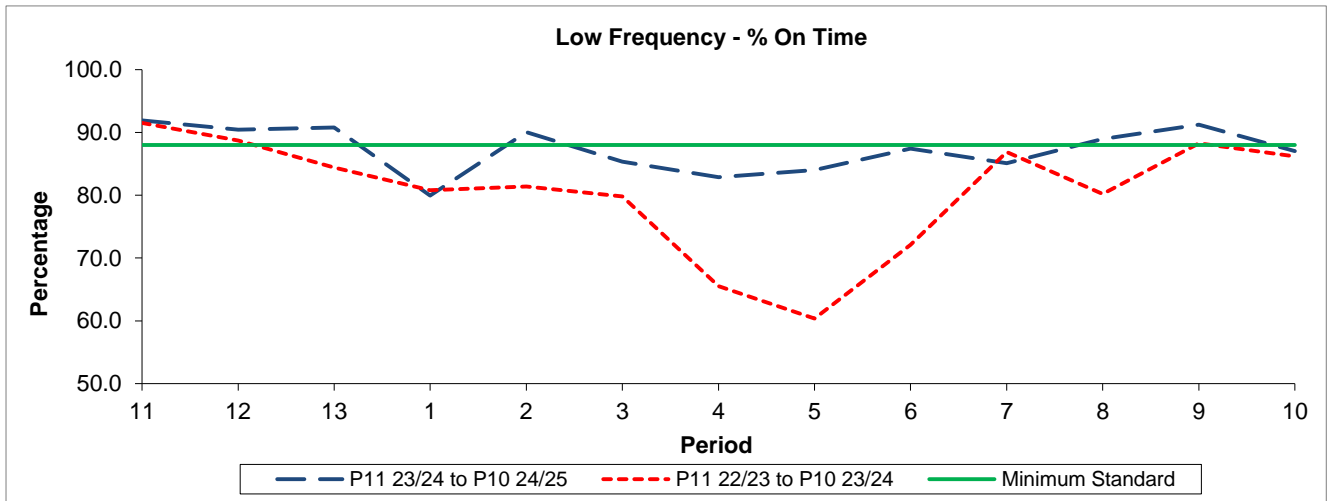

QSI & Mileage Performance Results

Route N111

Reliability Performance

Period	11	12	13	1	2	3	4	5	6	7	8	9	10
P11 23/24 to P10 24/25	91.92	90.42	90.77	79.95	90.03	85.36	82.88	84.01	87.42	85.10	88.97	91.22	87.01
P11 22/23 to P10 23/24	91.52	88.72	84.40	80.81	81.39	79.82	65.52	60.37	72.07	86.87	80.21	88.28	86.19
Minimum Standard	88.00	88.00	88.00	88.00	88.00	88.00	88.00	88.00	88.00	88.00	88.00	88.00	88.00

% On Time performance figures are based on four weeks data

Mileage Performance

Period	11	12	13	1	2	3	4	5	6	7	8	9	10
P11 23/24 to P10 24/25	98.64	99.76	99.00	98.10	98.18	97.13	98.66	99.10	98.88	98.76	99.24	98.50	99.04
P11 22/23 to P10 23/24	75.59	93.92	98.80	97.72	97.34	98.55	96.83	97.33	97.84	98.77	98.04	99.02	98.97
Minimum Standard	99.00	99.00	99.00	99.00	99.00	99.00	99.00	99.00	99.00	99.00	99.00	99.00	99.00

Mileage Performance figures are based on four weeks data