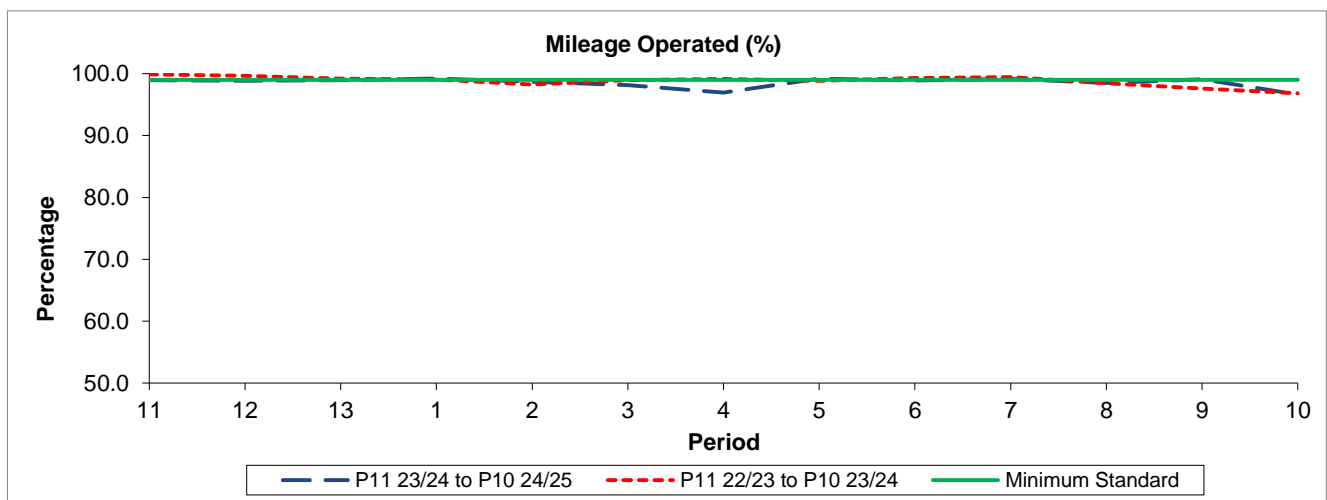

Mileage Performance

Period	11	12	13	1	2	3	4	5	6	7	8	9	10
P11 23/24 to P10 24/25	98.94	98.85	98.94	99.21	98.68	98.17	96.94	99.19	98.90	99.17	98.49	99.08	96.63
P11 22/23 to P10 23/24	99.88	99.67	99.18	99.03	98.24	98.97	99.17	98.83	99.29	99.44	98.47	97.59	96.83
Minimum Standard	99.00	99.00	99.00	99.00	99.00	99.00	99.00	99.00	99.00	99.00	99.00	99.00	99.00

Mileage Performance figures are based on four weeks data