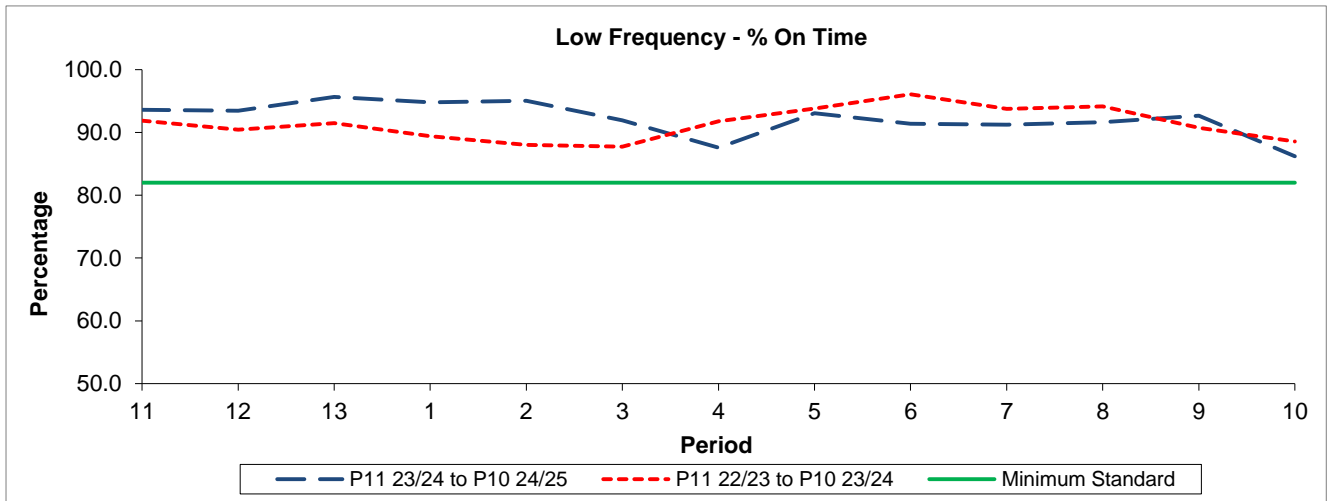

## Reliability Performance

Period	11	12	13	1	2	3	4	5	6	7	8	9	10
P11 23/24 to P10 24/25	93.60	93.48	95.66	94.78	95.06	91.95	87.55	93.04	91.37	91.25	91.62	92.66	86.20
P11 22/23 to P10 23/24	91.89	90.42	91.50	89.39	88.04	87.73	91.77	93.80	96.08	93.75	94.13	90.73	88.58
Minimum Standard	82.00	82.00	82.00	82.00	82.00	82.00	82.00	82.00	82.00	82.00	82.00	82.00	82.00