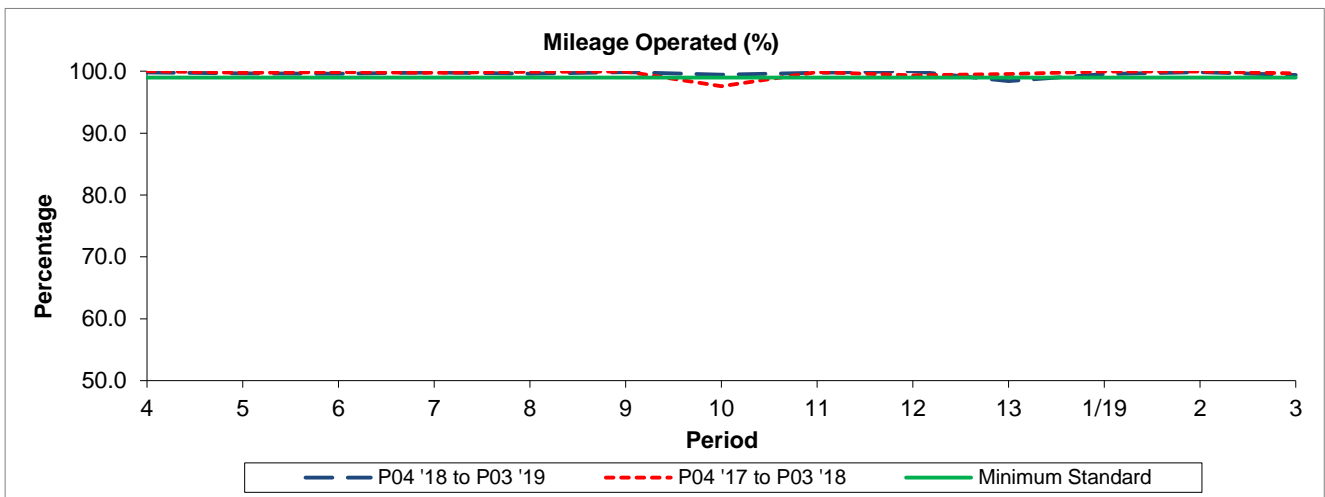

QSI & Mileage Performance Results

Route N102

Reliability Performance

Period	4	5	6	7	8	9	10	11	12	13	1/19	2	3
P04 '18 to P03 '19	95.43	92.37	94.98	98.67	98.76	97.38	96.06	95.52	97.45	96.11	98.30	95.30	94.66
P04 '17 to P03 '18	96.38	92.99	98.06	97.01	98.22	98.91	95.30	98.12	97.77	96.94	97.84	98.68	95.26
Minimum Standard	90.00	90.00	90.00	90.00	90.00	90.00	90.00	90.00	90.00	90.00	90.00	90.00	90.00

% On Time performance figures are based on four weeks data

Mileage Performance

Period	4	5	6	7	8	9	10	11	12	13	1/19	2	3
P04 '18 to P03 '19	99.79	99.66	99.61	99.82	99.61	99.87	99.43	99.74	100.00	98.40	99.55	99.89	99.39
P04 '17 to P03 '18	100.00	99.76	99.87	99.76	99.92	99.96	97.57	99.88	99.37	99.55	99.97	99.97	99.68
Minimum Standard	99.00	99.00	99.00	99.00	99.00	99.00	99.00	99.00	99.00	99.00	99.00	99.00	99.00

Mileage Performance figures are based on four weeks data