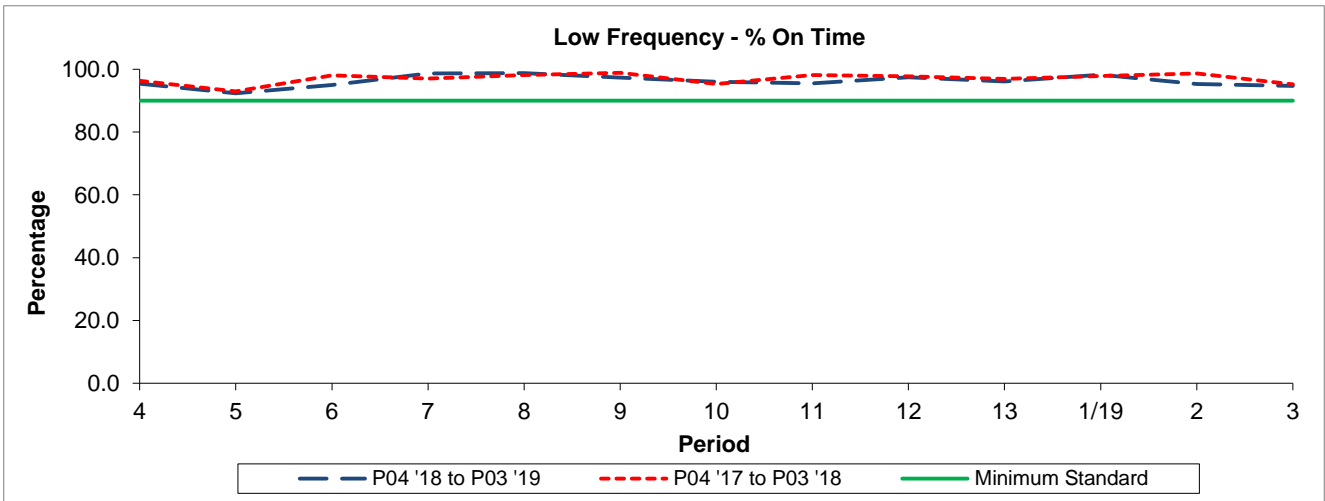

QSI & Mileage Performance Results

Route N102

Reliability Performance

Period	4	5	6	7	8	9	10	11	12	13	1/19	2	3
P04 '18 to P03 '19	95.43	92.37	94.98	98.67	98.76	97.38	96.06	95.52	97.45	96.11	98.30	95.30	94.66
P04 '17 to P03 '18	96.38	92.99	98.06	97.01	98.22	98.91	95.30	98.12	97.77	96.94	97.84	98.68	95.26
Minimum Standard	90.00	90.00	90.00	90.00	90.00	90.00	90.00	90.00	90.00	90.00	90.00	90.00	90.00

% On Time performance figures are based on four weeks data

Mileage Performance

Period	4	5	6	7	8	9	10	11	12	13	1/19	2	3
P04 '18 to P03 '19	99.79	99.66	99.61	99.82	99.61	99.87	99.43	99.74	100.00	98.40	99.55	99.89	99.39
P04 '17 to P03 '18	100.00	99.76	99.87	99.76	99.92	99.96	97.57	99.88	99.37	99.55	99.97	99.97	99.68
Minimum Standard	99.00	99.00	99.00	99.00	99.00	99.00	99.00	99.00	99.00	99.00	99.00	99.00	99.00

Mileage Performance figures are based on four weeks data