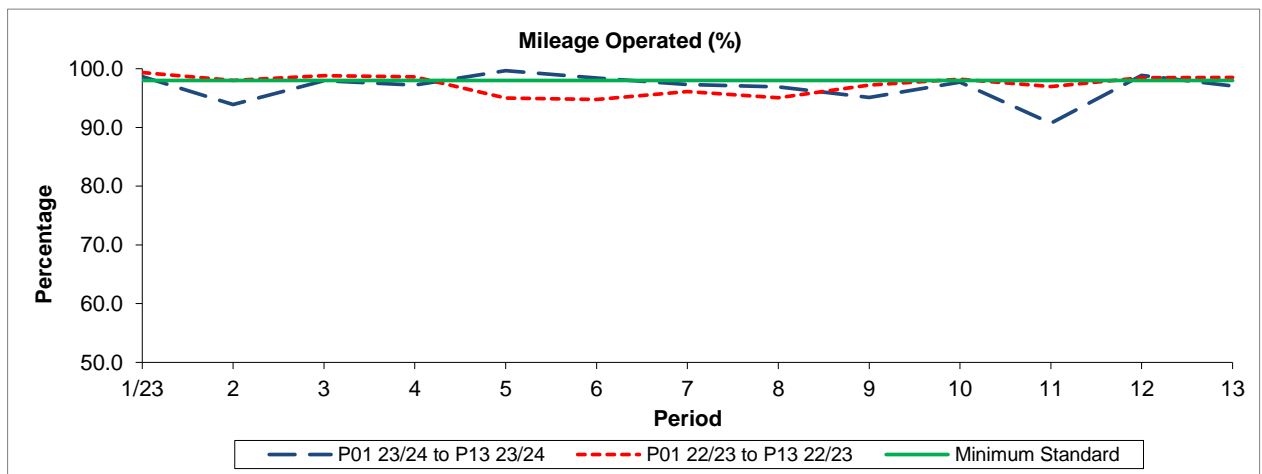

QSI & Mileage Performance Results

Route K5

Reliability Performance

Period	1/23	2	3	4	5	6	7	8	9	10	11	12	13
P01 23/24 to P13 23/24	83.22	69.09	76.93	80.92	89.56	79.92	71.64	73.54	65.99	80.67	70.36	76.87	74.69
P01 22/23 to P13 22/23	82.24	75.87	78.99	80.09	85.57	80.22	75.20	70.09	69.11	82.47	70.98	82.40	80.43
Minimum Standard	78.00	78.00	78.00	78.00	78.00	78.00	78.00	78.00	78.00	78.00	78.00	78.00	78.00

% On Time performance figures are based on four weeks data

Mileage Performance

Period	1/23	2	3	4	5	6	7	8	9	10	11	12	13
P01 23/24 to P13 23/24	98.65	93.90	97.97	97.21	99.67	98.41	97.31	96.93	95.11	97.71	90.72	98.88	97.05
P01 22/23 to P13 22/23	99.34	97.99	98.83	98.63	94.98	94.76	96.11	95.08	97.21	98.22	96.96	98.45	98.51
Minimum Standard	98.00	98.00	98.00	98.00	98.00	98.00	98.00	98.00	98.00	98.00	98.00	98.00	98.00

Mileage Performance figures are based on four weeks data