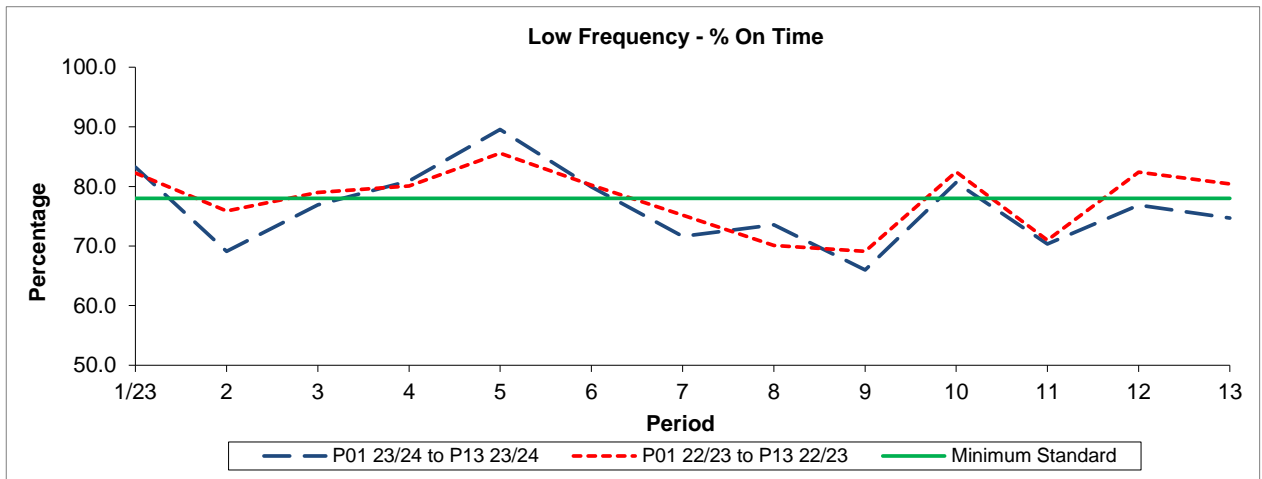

QSI & Mileage Performance Results

Route K5

Reliability Performance

Period	1/23	2	3	4	5	6	7	8	9	10	11	12	13
P01 23/24 to P13 23/24	83.22	69.09	76.93	80.92	89.56	79.92	71.64	73.54	65.99	80.67	70.36	76.87	74.69
P01 22/23 to P13 22/23	82.24	75.87	78.99	80.09	85.57	80.22	75.20	70.09	69.11	82.47	70.98	82.40	80.43
Minimum Standard	78.00	78.00	78.00	78.00	78.00	78.00	78.00	78.00	78.00	78.00	78.00	78.00	78.00

% On Time performance figures are based on four weeks data

Mileage Performance

Period	1/23	2	3	4	5	6	7	8	9	10	11	12	13
P01 23/24 to P13 23/24	98.65	93.90	97.97	97.21	99.67	98.41	97.31	96.93	95.11	97.71	90.72	98.88	97.05
P01 22/23 to P13 22/23	99.34	97.99	98.83	98.63	94.98	94.76	96.11	95.08	97.21	98.22	96.96	98.45	98.51
Minimum Standard	98.00	98.00	98.00	98.00	98.00	98.00	98.00	98.00	98.00	98.00	98.00	98.00	98.00

Mileage Performance figures are based on four weeks data