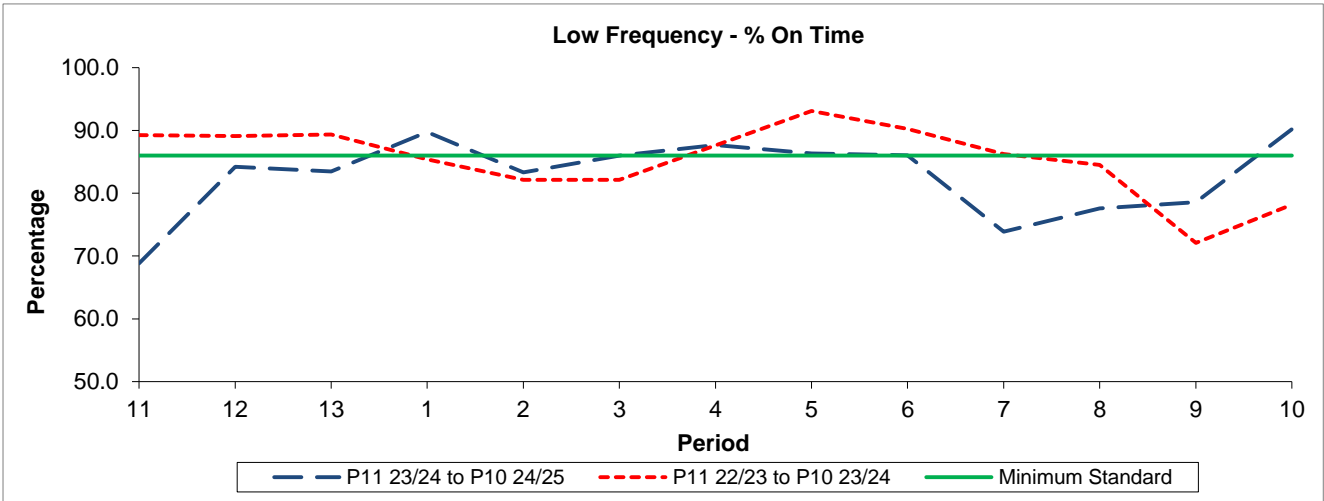

QSI & Mileage Performance Results

Route K4

Reliability Performance

Period	11	12	13	1	2	3	4	5	6	7	8	9	10
P11 23/24 to P10 24/25	68.83	84.22	83.48	89.77	83.30	85.98	87.67	86.33	86.02	73.86	77.57	78.56	90.19
P11 22/23 to P10 23/24	89.24	89.11	89.33	85.41	82.12	82.14	87.64	93.09	90.26	86.25	84.51	72.09	78.19
Minimum Standard	86.00	86.00	86.00	86.00	86.00	86.00	86.00	86.00	86.00	86.00	86.00	86.00	86.00

% On Time performance figures are based on four weeks data

Mileage Performance

Period	11	12	13	1	2	3	4	5	6	7	8	9	10
P11 23/24 to P10 24/25	94.75	98.37	99.22	99.10	97.78	98.99	98.53	96.20	97.95	96.93	96.85	97.82	99.64
P11 22/23 to P10 23/24	99.08	99.49	99.49	98.21	97.32	98.49	98.60	99.41	99.45	98.53	99.16	96.81	97.08
Minimum Standard	98.00	98.00	98.00	98.00	98.00	98.00	98.00	98.00	98.00	98.00	98.00	98.00	98.00

Mileage Performance figures are based on four weeks data