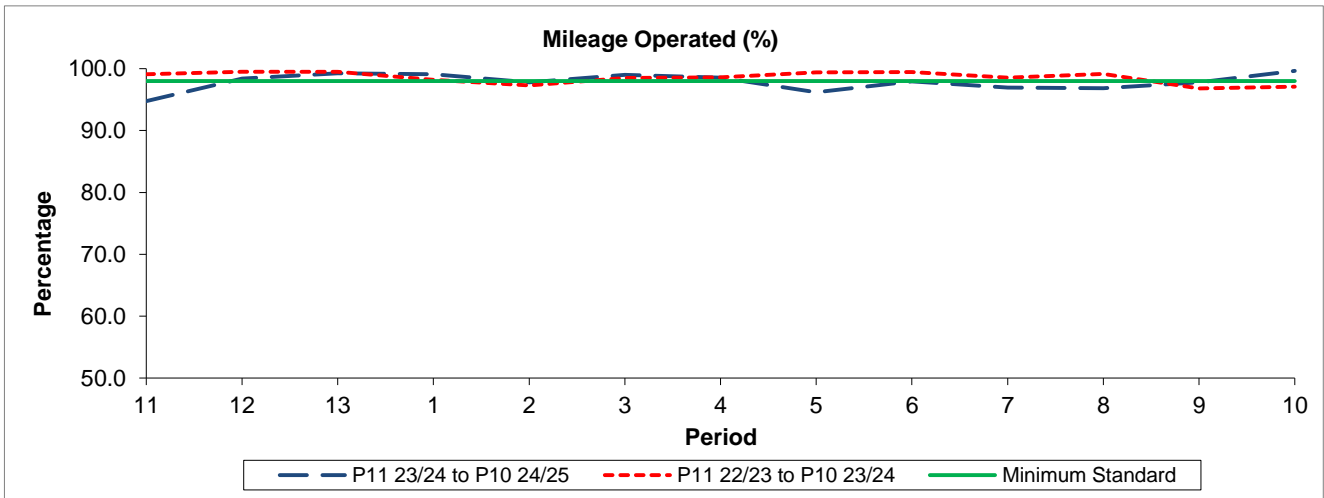

QSI & Mileage Performance Results

Route K4

Reliability Performance

Period	11	12	13	1	2	3	4	5	6	7	8	9	10
P11 23/24 to P10 24/25	68.83	84.22	83.48	89.77	83.30	85.98	87.67	86.33	86.02	73.86	77.57	78.56	90.19
P11 22/23 to P10 23/24	89.24	89.11	89.33	85.41	82.12	82.14	87.64	93.09	90.26	86.25	84.51	72.09	78.19
Minimum Standard	86.00	86.00	86.00	86.00	86.00	86.00	86.00	86.00	86.00	86.00	86.00	86.00	86.00

% On Time performance figures are based on four weeks data

Mileage Performance

Period	11	12	13	1	2	3	4	5	6	7	8	9	10
P11 23/24 to P10 24/25	94.75	98.37	99.22	99.10	97.78	98.99	98.53	96.20	97.95	96.93	96.85	97.82	99.64
P11 22/23 to P10 23/24	99.08	99.49	99.49	98.21	97.32	98.49	98.60	99.41	99.45	98.53	99.16	96.81	97.08
Minimum Standard	98.00	98.00	98.00	98.00	98.00	98.00	98.00	98.00	98.00	98.00	98.00	98.00	98.00

Mileage Performance figures are based on four weeks data