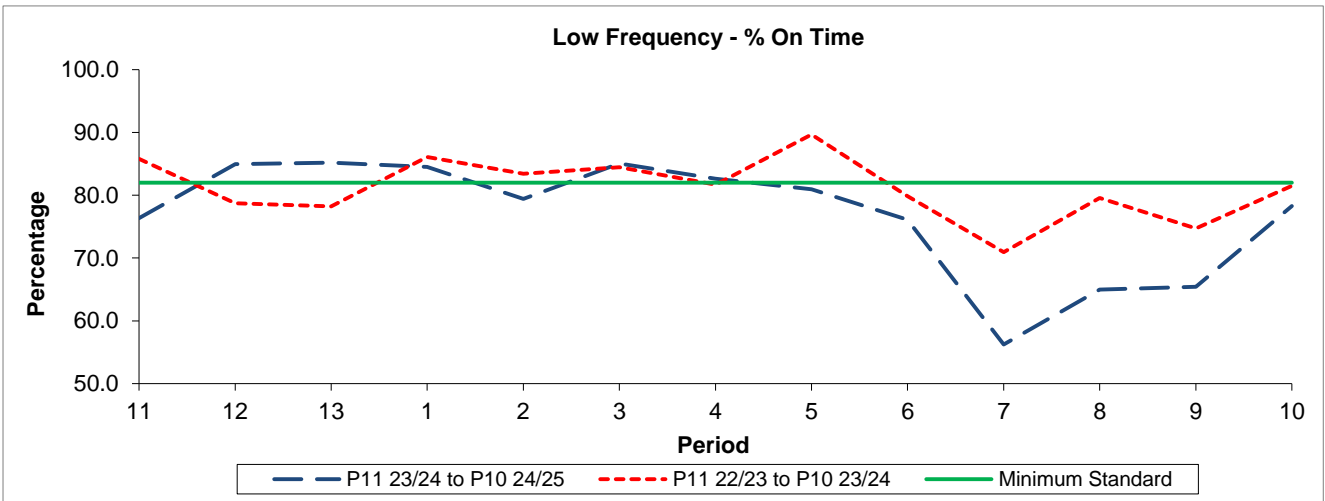

## Reliability Performance

Period	11	12	13	1	2	3	4	5	6	7	8	9	10
P11 23/24 to P10 24/25	76.33	84.94	85.19	84.53	79.40	85.06	82.61	80.97	76.11	56.23	64.96	65.43	78.25
P11 22/23 to P10 23/24	85.81	78.74	78.21	86.09	83.44	84.47	81.70	89.67	79.85	70.94	79.57	74.70	81.51
Minimum Standard	82.00	82.00	82.00	82.00	82.00	82.00	82.00	82.00	82.00	82.00	82.00	82.00	82.00