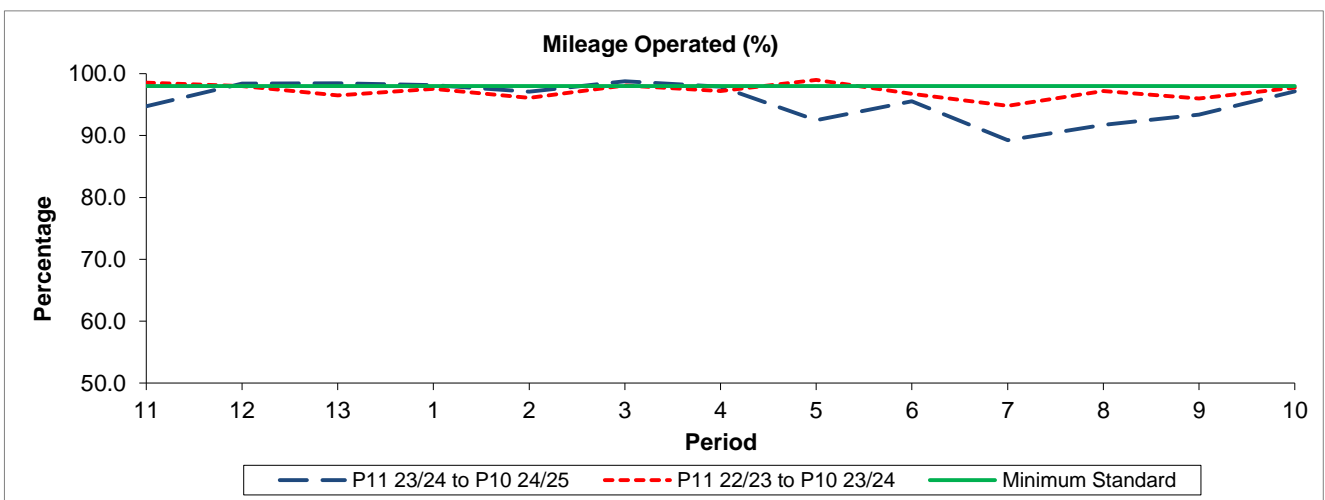

Mileage Performance

Period	11	12	13	1	2	3	4	5	6	7	8	9	10
P11 23/24 to P10 24/25	94.72	98.38	98.43	98.16	97.08	98.77	97.91	92.50	95.51	89.25	91.70	93.39	97.12
P11 22/23 to P10 23/24	98.56	98.00	96.47	97.53	96.08	98.11	97.18	98.99	96.75	94.80	97.20	96.00	97.73
Minimum Standard	98.00	98.00	98.00	98.00	98.00	98.00	98.00	98.00	98.00	98.00	98.00	98.00	98.00

Mileage Performance figures are based on four weeks data