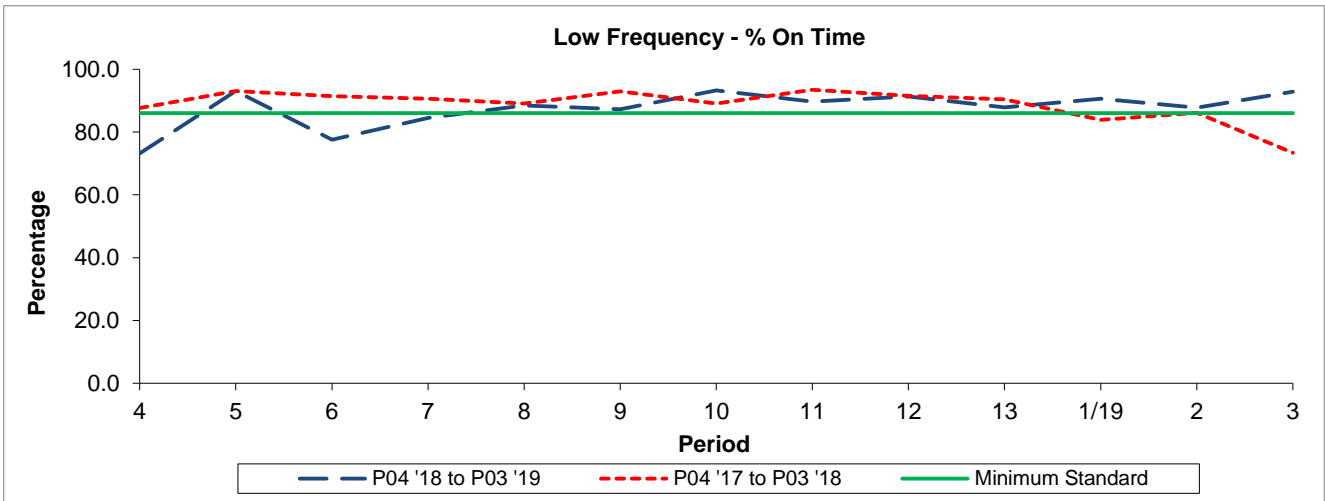

QSI & Mileage Performance Results

Route H3

Reliability Performance

Period	4	5	6	7	8	9	10	11	12	13	1/19	2	3
P04 '18 to P03 '19	73.16	93.03	77.57	84.52	88.47	87.22	93.31	89.66	91.34	87.87	90.60	87.82	92.91
P04 '17 to P03 '18	87.67	93.12	91.47	90.62	89.08	92.96	89.09	93.46	91.51	90.47	83.91	86.14	73.41
Minimum Standard	86.00	86.00	86.00	86.00	86.00	86.00	86.00	86.00	86.00	86.00	86.00	86.00	86.00

% On Time performance figures are based on four weeks data

Mileage Performance

Period	4	5	6	7	8	9	10	11	12	13	1/19	2	3
P04 '18 to P03 '19	98.20	99.65	99.08	97.84	100.00	99.79	100.00	98.80	100.00	98.83	99.02	99.07	99.86
P04 '17 to P03 '18	99.93	100.00	100.00	99.82	99.77	99.40	100.00	100.00	99.57	99.59	99.99	99.94	95.32
Minimum Standard	98.00	98.00	98.00	98.00	98.00	98.00	98.00	98.00	98.00	98.00	98.00	98.00	98.00

Mileage Performance figures are based on four weeks data