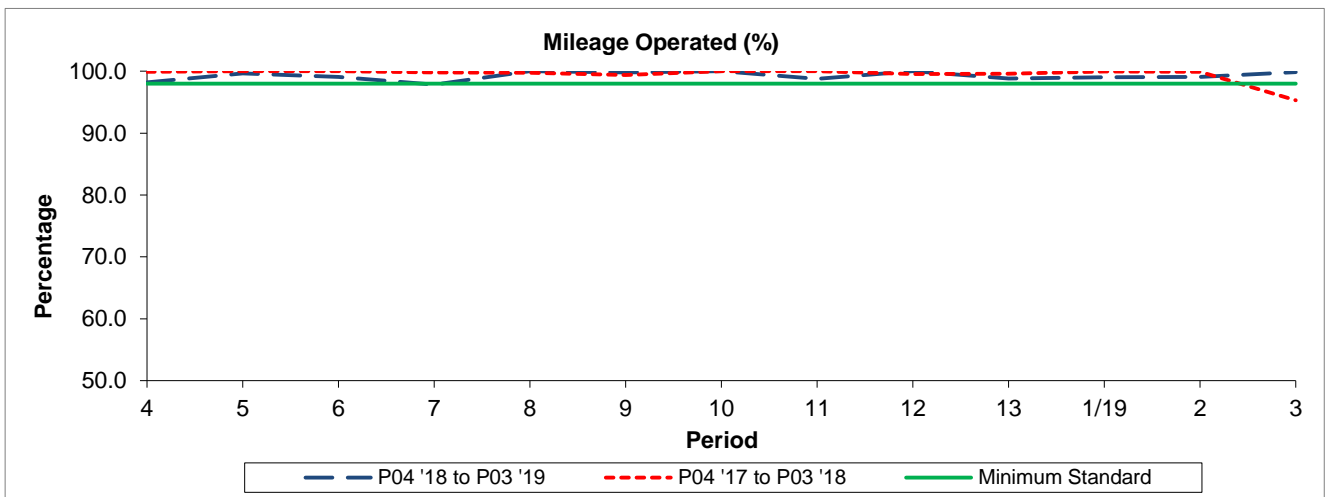

QSI & Mileage Performance Results

Route H3

Reliability Performance

Period	4	5	6	7	8	9	10	11	12	13	1/19	2	3
P04 '18 to P03 '19	73.16	93.03	77.57	84.52	88.47	87.22	93.31	89.66	91.34	87.87	90.60	87.82	92.91
P04 '17 to P03 '18	87.67	93.12	91.47	90.62	89.08	92.96	89.09	93.46	91.51	90.47	83.91	86.14	73.41
Minimum Standard	86.00	86.00	86.00	86.00	86.00	86.00	86.00	86.00	86.00	86.00	86.00	86.00	86.00

% On Time performance figures are based on four weeks data

Mileage Performance

Period	4	5	6	7	8	9	10	11	12	13	1/19	2	3
P04 '18 to P03 '19	98.20	99.65	99.08	97.84	100.00	99.79	100.00	98.80	100.00	98.83	99.02	99.07	99.86
P04 '17 to P03 '18	99.93	100.00	100.00	99.82	99.77	99.40	100.00	100.00	99.57	99.59	99.99	99.94	95.32
Minimum Standard	98.00	98.00	98.00	98.00	98.00	98.00	98.00	98.00	98.00	98.00	98.00	98.00	98.00

Mileage Performance figures are based on four weeks data