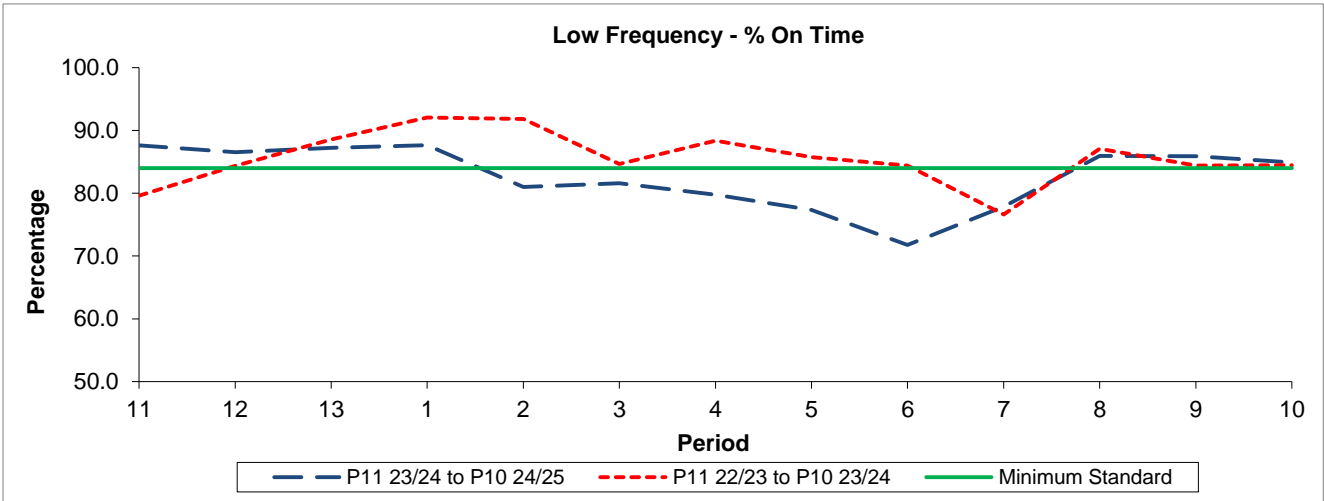

QSI & Mileage Performance Results

Route H19

Reliability Performance

Period	11	12	13	1	2	3	4	5	6	7	8	9	10
P11 23/24 to P10 24/25	87.63	86.52	87.21	87.65	81.01	81.58	79.76	77.32	71.76	77.89	85.94	85.89	84.91
P11 22/23 to P10 23/24	79.59	84.36	88.56	92.05	91.81	84.66	88.36	85.74	84.43	76.62	87.10	84.40	84.44
Minimum Standard	84.00	84.00	84.00	84.00	84.00	84.00	84.00	84.00	84.00	84.00	84.00	84.00	84.00

% On Time performance figures are based on four weeks data

Mileage Performance

Period	11	12	13	1	2	3	4	5	6	7	8	9	10
P11 23/24 to P10 24/25	99.17	99.07	99.46	99.77	98.98	98.71	99.03	97.68	98.30	97.79	98.98	99.01	98.22
P11 22/23 to P10 23/24	98.41	99.45	98.70	98.89	99.63	98.92	99.50	98.90	98.23	97.84	99.53	98.90	96.68
Minimum Standard	98.00	98.00	98.00	98.00	98.00	98.00	98.00	98.00	98.00	98.00	98.00	98.00	98.00

Mileage Performance figures are based on four weeks data