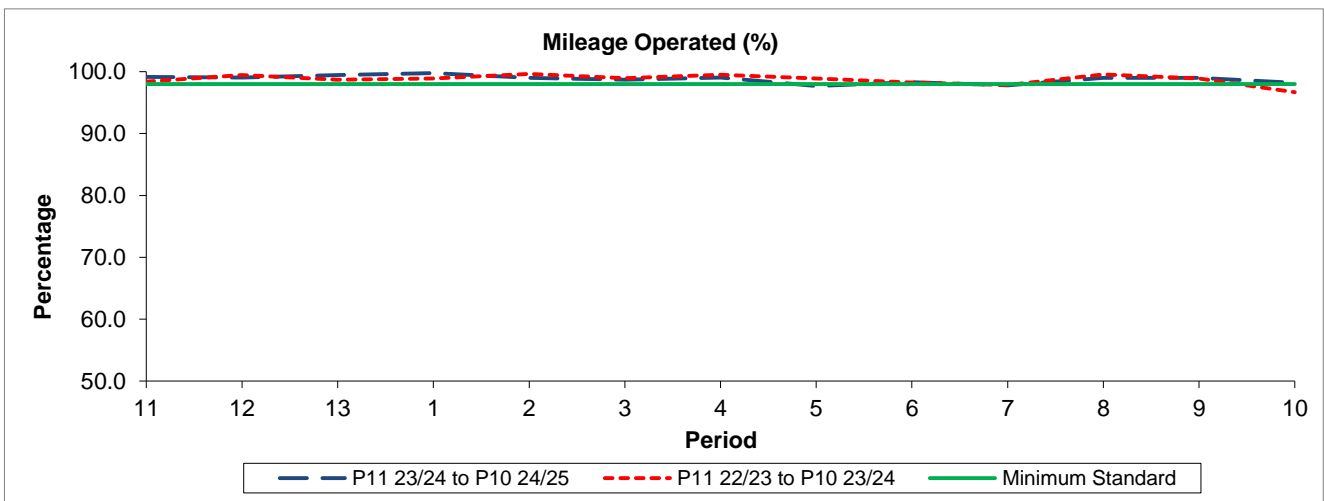

QSI & Mileage Performance Results

Route H19

Reliability Performance

Period	11	12	13	1	2	3	4	5	6	7	8	9	10
P11 23/24 to P10 24/25	87.63	86.52	87.21	87.65	81.01	81.58	79.76	77.32	71.76	77.89	85.94	85.89	84.91
P11 22/23 to P10 23/24	79.59	84.36	88.56	92.05	91.81	84.66	88.36	85.74	84.43	76.62	87.10	84.40	84.44
Minimum Standard	84.00	84.00	84.00	84.00	84.00	84.00	84.00	84.00	84.00	84.00	84.00	84.00	84.00

% On Time performance figures are based on four weeks data

Mileage Performance

Period	11	12	13	1	2	3	4	5	6	7	8	9	10
P11 23/24 to P10 24/25	99.17	99.07	99.46	99.77	98.98	98.71	99.03	97.68	98.30	97.79	98.98	99.01	98.22
P11 22/23 to P10 23/24	98.41	99.45	98.70	98.89	99.63	98.92	99.50	98.90	98.23	97.84	99.53	98.90	96.68
Minimum Standard	98.00	98.00	98.00	98.00	98.00	98.00	98.00	98.00	98.00	98.00	98.00	98.00	98.00

Mileage Performance figures are based on four weeks data