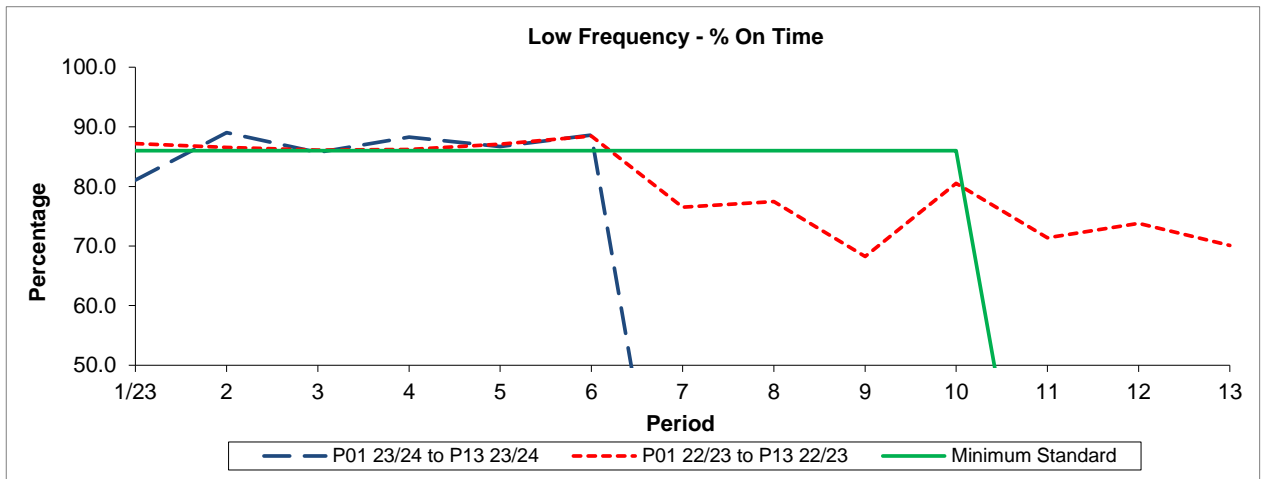

QSI & Mileage Performance Results

Route H17

Reliability Performance

Period	1/23	2	3	4	5	6	7	8	9	10	11	12	13
P01 23/24 to P13 23/24	81.08	89.03	85.73	88.25	86.70	88.64							
P01 22/23 to P13 22/23	87.20	86.54	86.12	86.18	87.07	88.46	76.50	77.43	68.25	80.53	71.39	73.82	70.10
Minimum Standard	86.00	86.00	86.00	86.00	86.00	86.00	86.00	86.00	86.00	86.00			

% On Time performance figures are based on four weeks data

Mileage Performance

Period	1/23	2	3	4	5	6	7	8	9	10	11	12	13
P01 23/24 to P13 23/24	96.73	98.92	98.23	97.31	96.65	95.91	93.69	92.07	92.47	93.32	93.38	93.12	95.34
P01 22/23 to P13 22/23	96.85	97.78	97.49	96.94	92.28	89.62	96.22	94.03	91.56	93.58	84.92	89.60	90.22
Minimum Standard	98.00	98.00	98.00	98.00	98.00	98.00	98.00	98.00	98.00	98.00	98.00	98.00	98.00

Mileage Performance figures are based on four weeks data