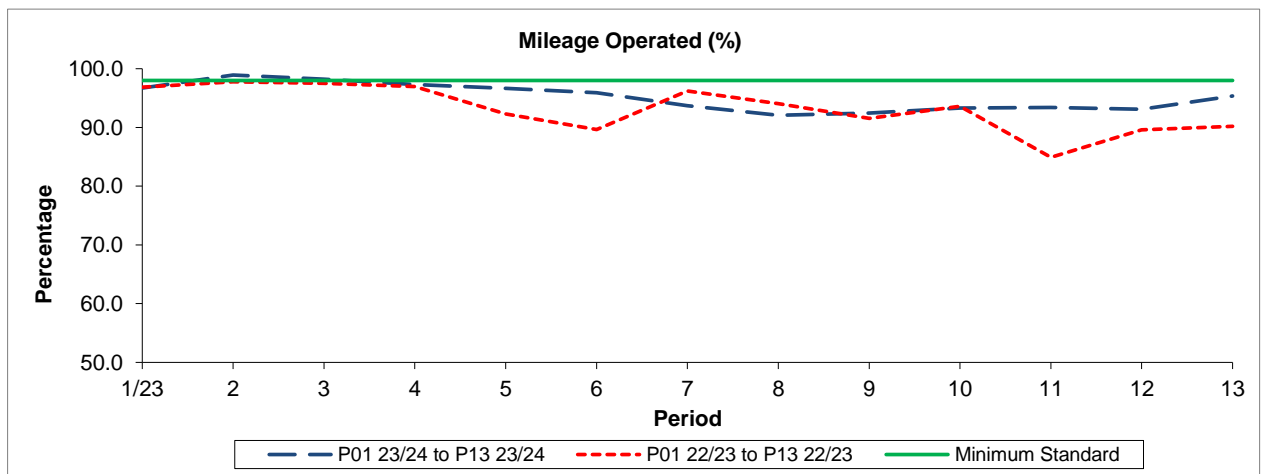

QSI & Mileage Performance Results

Route H17

Reliability Performance

Period	1/23	2	3	4	5	6	7	8	9	10	11	12	13
P01 23/24 to P13 23/24	81.08	89.03	85.73	88.25	86.70	88.64							
P01 22/23 to P13 22/23	87.20	86.54	86.12	86.18	87.07	88.46	76.50	77.43	68.25	80.53	71.39	73.82	70.10
Minimum Standard	86.00	86.00	86.00	86.00	86.00	86.00	86.00	86.00	86.00	86.00			

% On Time performance figures are based on four weeks data

Mileage Performance

Period	1/23	2	3	4	5	6	7	8	9	10	11	12	13
P01 23/24 to P13 23/24	96.73	98.92	98.23	97.31	96.65	95.91	93.69	92.07	92.47	93.32	93.38	93.12	95.34
P01 22/23 to P13 22/23	96.85	97.78	97.49	96.94	92.28	89.62	96.22	94.03	91.56	93.58	84.92	89.60	90.22
Minimum Standard	98.00	98.00	98.00	98.00	98.00	98.00	98.00	98.00	98.00	98.00	98.00	98.00	98.00

Mileage Performance figures are based on four weeks data