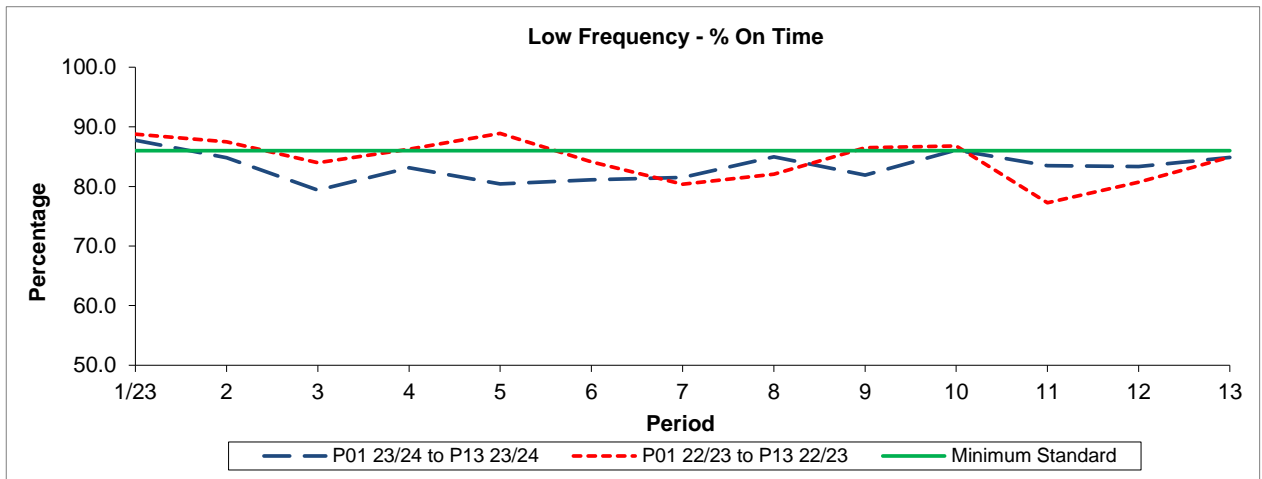

QSI & Mileage Performance Results

Route H13

Reliability Performance

Period	1/23	2	3	4	5	6	7	8	9	10	11	12	13
P01 23/24 to P13 23/24	87.75	84.82	79.38	83.14	80.44	81.14	81.49	84.96	81.92	86.09	83.49	83.33	84.86
P01 22/23 to P13 22/23	88.78	87.49	83.96	86.25	88.90	84.12	80.36	82.05	86.47	86.80	77.26	80.73	84.90
Minimum Standard	86.00	86.00	86.00	86.00	86.00	86.00	86.00	86.00	86.00	86.00	86.00	86.00	86.00

% On Time performance figures are based on four weeks data

Mileage Performance

Period	1/23	2	3	4	5	6	7	8	9	10	11	12	13
P01 23/24 to P13 23/24	98.72	98.37	97.53	97.93	98.04	97.39	97.06	98.78	98.31	97.44	97.90	99.07	98.81
P01 22/23 to P13 22/23	99.33	99.13	98.39	98.43	98.56	98.36	98.47	97.38	98.28	97.92	97.47	97.78	98.41
Minimum Standard	98.00	98.00	98.00	98.00	98.00	98.00	98.00	98.00	98.00	98.00	98.00	98.00	98.00

Mileage Performance figures are based on four weeks data