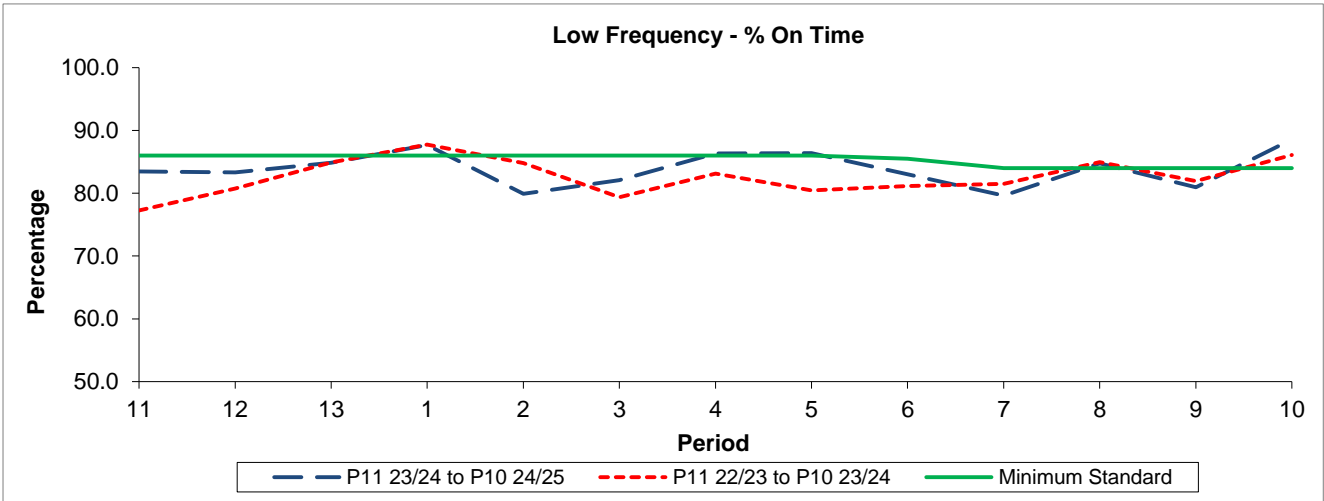

QSI & Mileage Performance Results

Route H13

Reliability Performance

Period	11	12	13	1	2	3	4	5	6	7	8	9	10
P11 23/24 to P10 24/25	83.49	83.33	84.86	87.67	79.93	82.09	86.36	86.36	83.05	79.62	84.78	80.93	88.57
P11 22/23 to P10 23/24	77.26	80.73	84.90	87.75	84.82	79.38	83.14	80.44	81.14	81.49	84.96	81.92	86.09
Minimum Standard	86.00	86.00	86.00	86.00	86.00	86.00	86.00	86.00	85.49	84.00	84.00	84.00	84.00

% On Time performance figures are based on four weeks data

Mileage Performance

Period	11	12	13	1	2	3	4	5	6	7	8	9	10
P11 23/24 to P10 24/25	97.90	99.07	98.81	99.40	97.19	99.05	98.75	98.37	98.38	98.60	98.97	98.15	99.08
P11 22/23 to P10 23/24	97.47	97.78	98.41	98.72	98.37	97.53	97.93	98.04	97.39	97.06	98.78	98.31	97.44
Minimum Standard	98.00	98.00	98.00	98.00	98.00	98.00	98.00	98.00	98.00	98.00	98.00	98.00	98.00

Mileage Performance figures are based on four weeks data