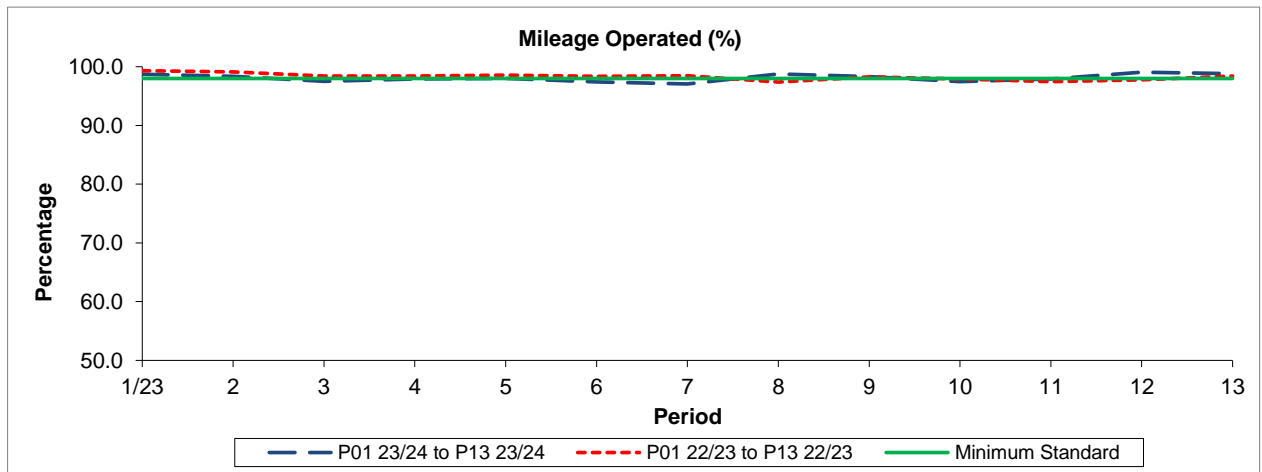

QSI & Mileage Performance Results

Route H13

Reliability Performance

Period	1/23	2	3	4	5	6	7	8	9	10	11	12	13
P01 23/24 to P13 23/24	87.75	84.82	79.38	83.14	80.44	81.14	81.49	84.96	81.92	86.09	83.49	83.33	84.86
P01 22/23 to P13 22/23	88.78	87.49	83.96	86.25	88.90	84.12	80.36	82.05	86.47	86.80	77.26	80.73	84.90
Minimum Standard	86.00	86.00	86.00	86.00	86.00	86.00	86.00	86.00	86.00	86.00	86.00	86.00	86.00

% On Time performance figures are based on four weeks data

Mileage Performance

Period	1/23	2	3	4	5	6	7	8	9	10	11	12	13
P01 23/24 to P13 23/24	98.72	98.37	97.53	97.93	98.04	97.39	97.06	98.78	98.31	97.44	97.90	99.07	98.81
P01 22/23 to P13 22/23	99.33	99.13	98.39	98.43	98.56	98.36	98.47	97.38	98.28	97.92	97.47	97.78	98.41
Minimum Standard	98.00	98.00	98.00	98.00	98.00	98.00	98.00	98.00	98.00	98.00	98.00	98.00	98.00

Mileage Performance figures are based on four weeks data