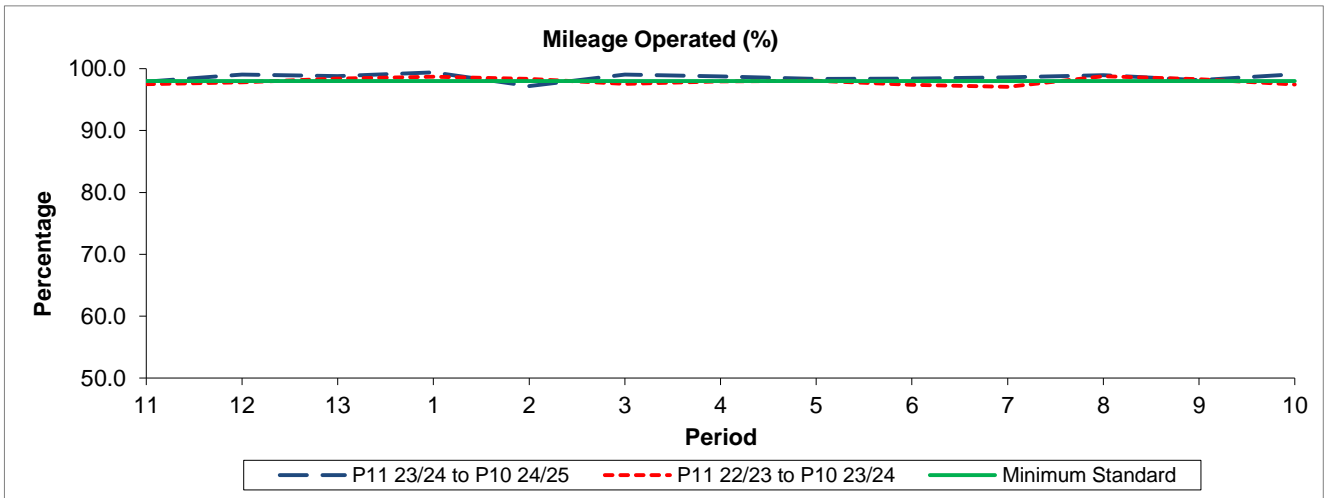

QSI & Mileage Performance Results

Route H13

Reliability Performance

Period	11	12	13	1	2	3	4	5	6	7	8	9	10
P11 23/24 to P10 24/25	83.49	83.33	84.86	87.67	79.93	82.09	86.36	86.36	83.05	79.62	84.78	80.93	88.57
P11 22/23 to P10 23/24	77.26	80.73	84.90	87.75	84.82	79.38	83.14	80.44	81.14	81.49	84.96	81.92	86.09
Minimum Standard	86.00	86.00	86.00	86.00	86.00	86.00	86.00	86.00	85.49	84.00	84.00	84.00	84.00

% On Time performance figures are based on four weeks data

Mileage Performance

Period	11	12	13	1	2	3	4	5	6	7	8	9	10
P11 23/24 to P10 24/25	97.90	99.07	98.81	99.40	97.19	99.05	98.75	98.37	98.38	98.60	98.97	98.15	99.08
P11 22/23 to P10 23/24	97.47	97.78	98.41	98.72	98.37	97.53	97.93	98.04	97.39	97.06	98.78	98.31	97.44
Minimum Standard	98.00	98.00	98.00	98.00	98.00	98.00	98.00	98.00	98.00	98.00	98.00	98.00	98.00

Mileage Performance figures are based on four weeks data