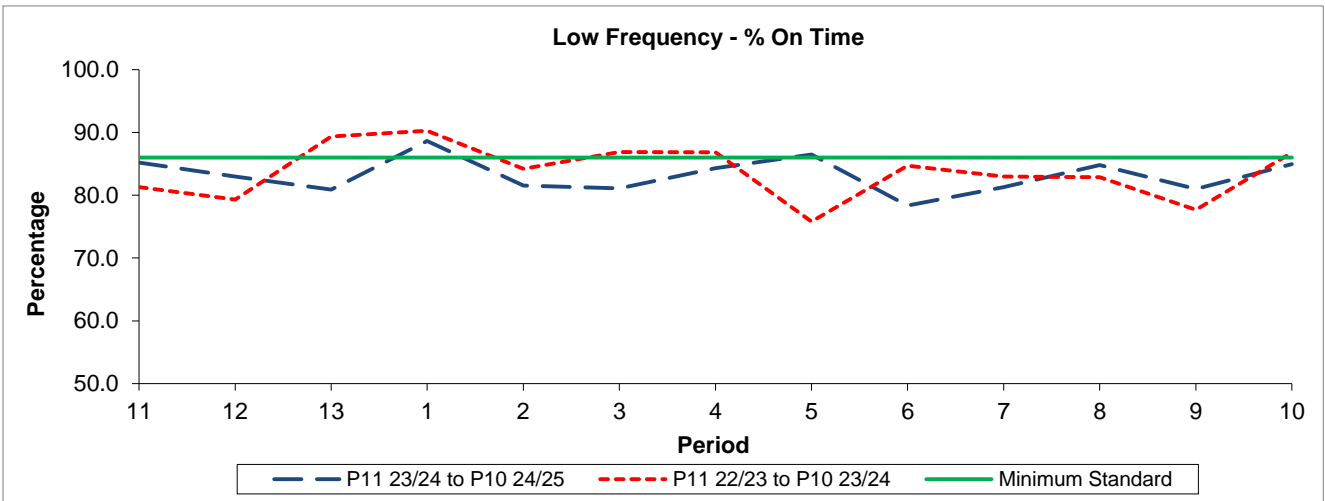

QSI & Mileage Performance Results

Route H11

Reliability Performance

Period	11	12	13	1	2	3	4	5	6	7	8	9	10
P11 23/24 to P10 24/25	85.20	82.95	80.92	88.64	81.53	81.10	84.31	86.48	78.35	81.30	84.79	80.98	84.97
P11 22/23 to P10 23/24	81.28	79.31	89.33	90.27	84.23	86.90	86.82	75.80	84.71	82.99	82.87	77.67	86.80
Minimum Standard	86.00	86.00	86.00	86.00	86.00	86.00	86.00	86.00	86.00	86.00	86.00	86.00	86.00

% On Time performance figures are based on four weeks data

Mileage Performance

Period	11	12	13	1	2	3	4	5	6	7	8	9	10
P11 23/24 to P10 24/25	98.60	98.46	97.86	98.65	98.04	98.69	98.06	98.47	98.57	98.41	98.62	98.56	98.66
P11 22/23 to P10 23/24	97.26	96.68	98.84	98.60	98.45	98.14	98.15	96.34	98.21	98.31	97.68	97.90	98.25
Minimum Standard	98.00	98.00	98.00	98.00	98.00	98.00	98.00	98.00	98.00	98.00	98.00	98.00	98.00

Mileage Performance figures are based on four weeks data