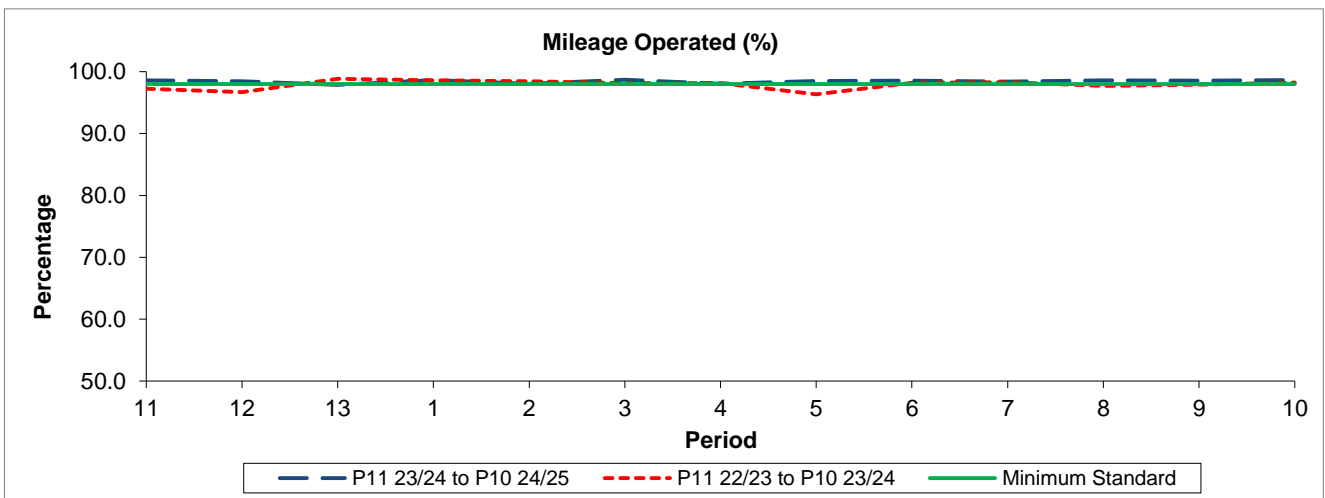

QSI & Mileage Performance Results

Route H11

Reliability Performance

Period	11	12	13	1	2	3	4	5	6	7	8	9	10
P11 23/24 to P10 24/25	85.20	82.95	80.92	88.64	81.53	81.10	84.31	86.48	78.35	81.30	84.79	80.98	84.97
P11 22/23 to P10 23/24	81.28	79.31	89.33	90.27	84.23	86.90	86.82	75.80	84.71	82.99	82.87	77.67	86.80
Minimum Standard	86.00	86.00	86.00	86.00	86.00	86.00	86.00	86.00	86.00	86.00	86.00	86.00	86.00

% On Time performance figures are based on four weeks data

Mileage Performance

Period	11	12	13	1	2	3	4	5	6	7	8	9	10
P11 23/24 to P10 24/25	98.60	98.46	97.86	98.65	98.04	98.69	98.06	98.47	98.57	98.41	98.62	98.56	98.66
P11 22/23 to P10 23/24	97.26	96.68	98.84	98.60	98.45	98.14	98.15	96.34	98.21	98.31	97.68	97.90	98.25
Minimum Standard	98.00	98.00	98.00	98.00	98.00	98.00	98.00	98.00	98.00	98.00	98.00	98.00	98.00

Mileage Performance figures are based on four weeks data