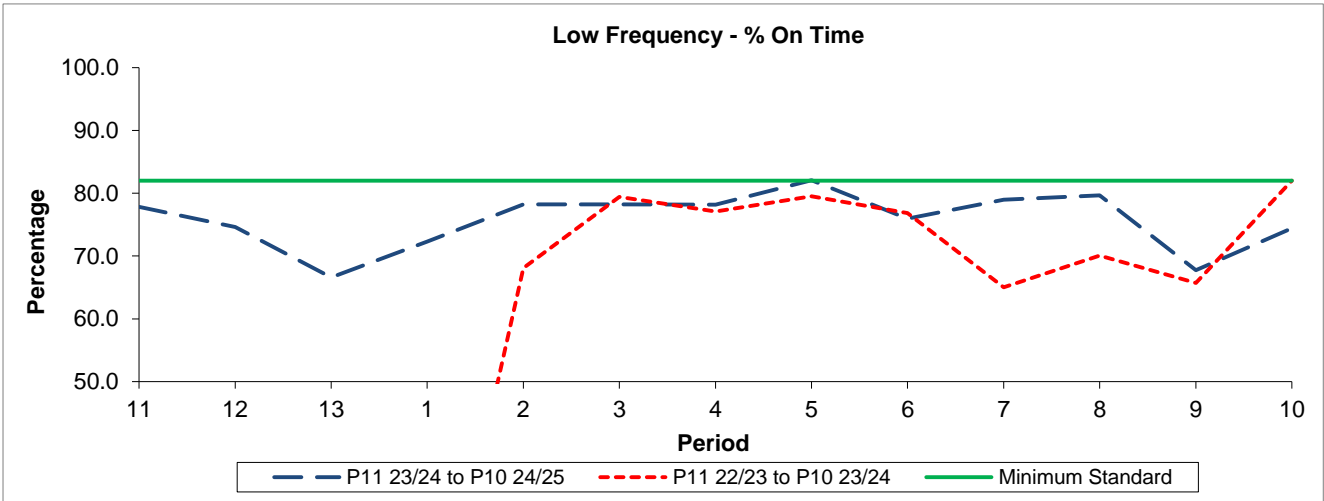

## Reliability Performance

Period	11	12	13	1	2	3	4	5	6	7	8	9	10
P11 23/24 to P10 24/25	77.81	74.63	66.60	72.29	78.22	78.20	78.16	82.07	75.95	78.99	79.66	67.73	74.43
P11 22/23 to P10 23/24					68.08	79.39	77.09	79.50	76.83	65.00	70.07	65.71	82.00
Minimum Standard	82.00	82.00	82.00	82.00	82.00	82.00	82.00	82.00	82.00	82.00	82.00	82.00	82.00

% On Time performance figures are based on four weeks data

## Mileage Performance

Period	11	12	13	1	2	3	4	5	6	7	8	9	10
P11 23/24 to P10 24/25	95.83	95.21	94.61	93.24	95.34	94.94	95.74	97.14	94.68	98.60	99.34	96.80	97.85
P11 22/23 to P10 23/24	97.55	97.67	95.62	91.33	97.16	97.39	95.34	97.99	95.34	92.01	95.64	95.58	98.55
Minimum Standard	98.00	98.00	98.00	98.00	98.00	98.00	98.00	98.00	98.00	98.00	98.00	98.00	98.00