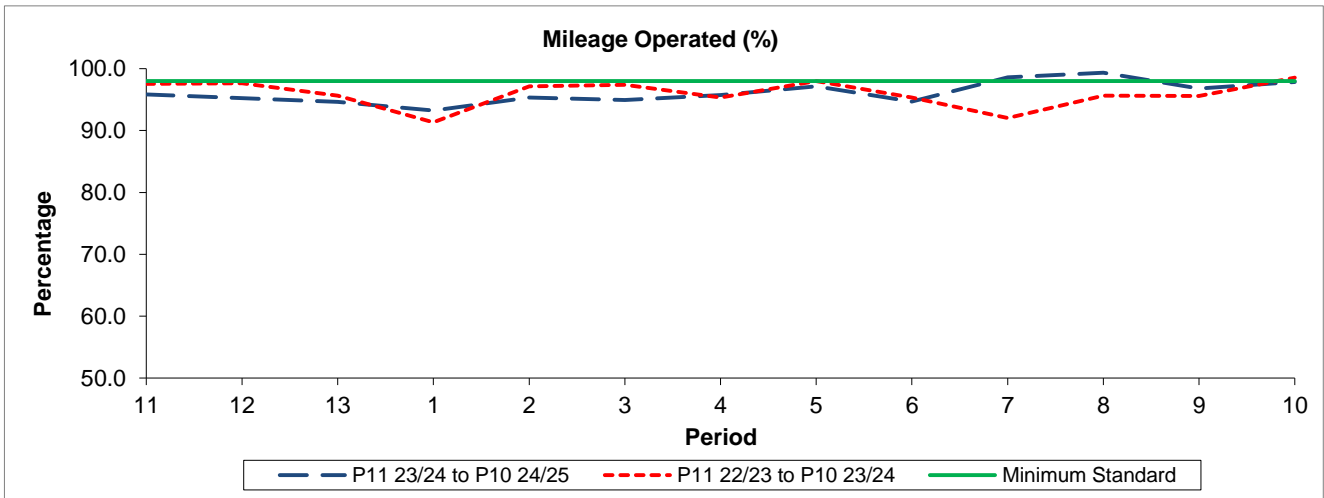

Mileage Performance

Period	11	12	13	1	2	3	4	5	6	7	8	9	10
P11 23/24 to P10 24/25	95.83	95.21	94.61	93.24	95.34	94.94	95.74	97.14	94.68	98.60	99.34	96.80	97.85
P11 22/23 to P10 23/24	97.55	97.67	95.62	91.33	97.16	97.39	95.34	97.99	95.34	92.01	95.64	95.58	98.55
Minimum Standard	98.00	98.00	98.00	98.00	98.00	98.00	98.00	98.00	98.00	98.00	98.00	98.00	98.00

Mileage Performance figures are based on four weeks data