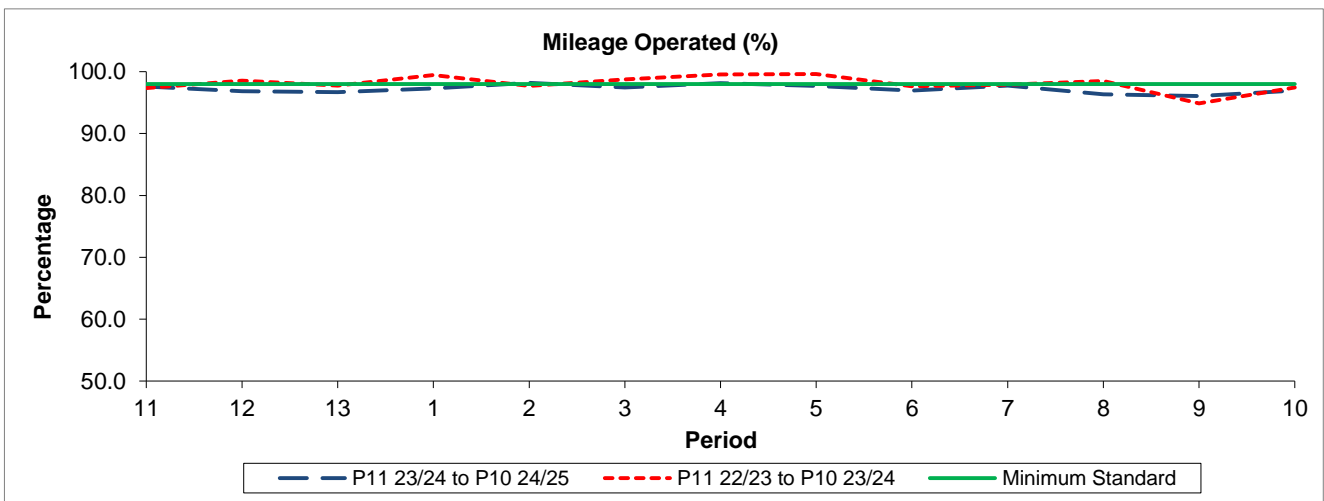

QSI & Mileage Performance Results

Route B14

Reliability Performance

Period	11	12	13	1	2	3	4	5	6	7	8	9	10
P11 23/24 to P10 24/25	75.96	66.20	77.89	80.56	80.11	71.13	82.07	82.80	71.60	74.08	73.06	68.17	76.31
P11 22/23 to P10 23/24	75.99	83.26	74.27	83.89	76.00	82.89	85.05	89.63	77.42	80.30	83.15	69.07	76.38
Minimum Standard	78.00	78.00	78.00	78.00	78.00	78.00	78.00	78.00	78.00	78.00	78.00	78.00	78.00

% On Time performance figures are based on four weeks data

Mileage Performance

Period	11	12	13	1	2	3	4	5	6	7	8	9	10
P11 23/24 to P10 24/25	97.61	96.83	96.71	97.29	98.19	97.46	98.14	97.69	96.94	97.72	96.36	96.06	96.96
P11 22/23 to P10 23/24	97.33	98.52	97.72	99.45	97.70	98.75	99.54	99.61	97.65	97.87	98.51	94.87	97.44
Minimum Standard	98.00	98.00	98.00	98.00	98.00	98.00	98.00	98.00	98.00	98.00	98.00	98.00	98.00

Mileage Performance figures are based on four weeks data