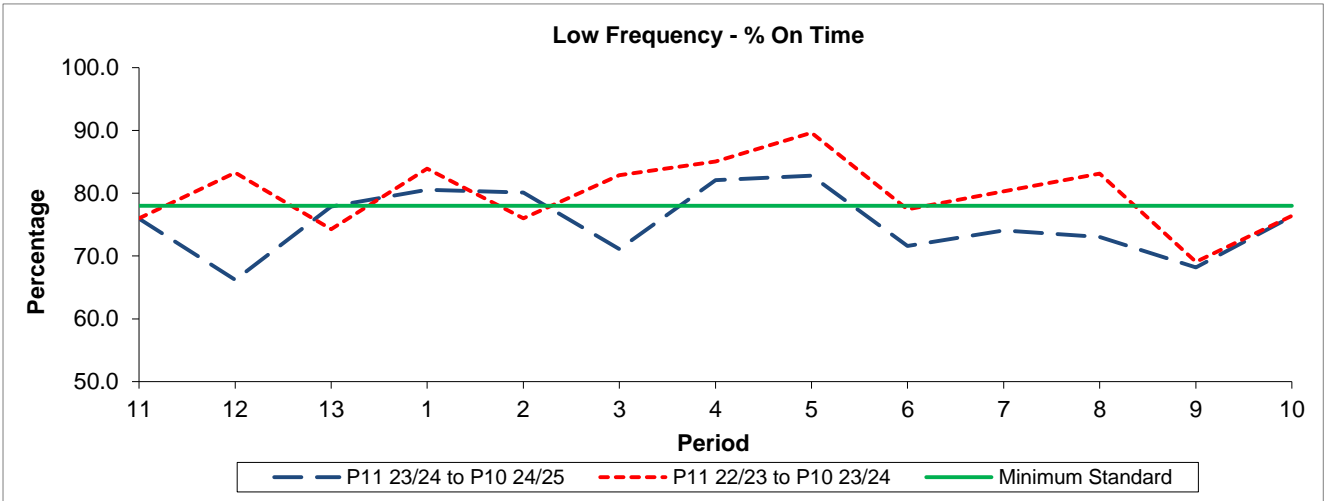

QSI & Mileage Performance Results

Route B14

Reliability Performance

Period	11	12	13	1	2	3	4	5	6	7	8	9	10
P11 23/24 to P10 24/25	75.96	66.20	77.89	80.56	80.11	71.13	82.07	82.80	71.60	74.08	73.06	68.17	76.31
P11 22/23 to P10 23/24	75.99	83.26	74.27	83.89	76.00	82.89	85.05	89.63	77.42	80.30	83.15	69.07	76.38
Minimum Standard	78.00	78.00	78.00	78.00	78.00	78.00	78.00	78.00	78.00	78.00	78.00	78.00	78.00

% On Time performance figures are based on four weeks data

Mileage Performance

Period	11	12	13	1	2	3	4	5	6	7	8	9	10
P11 23/24 to P10 24/25	97.61	96.83	96.71	97.29	98.19	97.46	98.14	97.69	96.94	97.72	96.36	96.06	96.96
P11 22/23 to P10 23/24	97.33	98.52	97.72	99.45	97.70	98.75	99.54	99.61	97.65	97.87	98.51	94.87	97.44
Minimum Standard	98.00	98.00	98.00	98.00	98.00	98.00	98.00	98.00	98.00	98.00	98.00	98.00	98.00

Mileage Performance figures are based on four weeks data