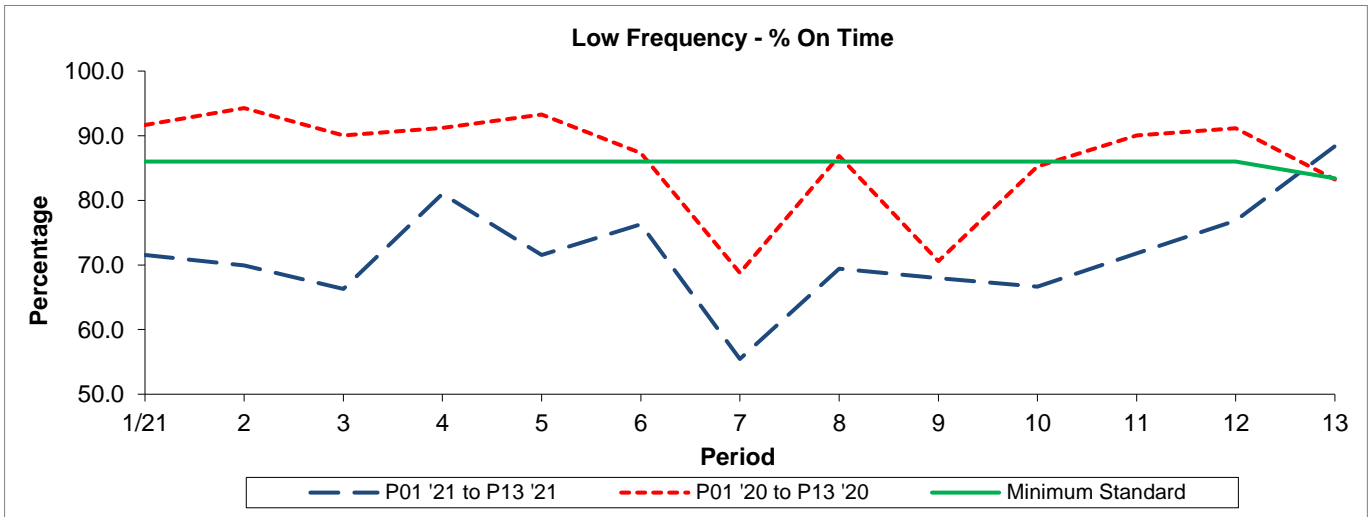

QSI & Mileage Performance Results

Route 549

Reliability Performance

| Period | 1/21 | 2 | 3 | 4 | 5 | 6 | 7 | 8 | 9 | 10 | 11 | 12 | 13 |
|--------------------|-------|-------|-------|-------|-------|-------|-------|-------|-------|-------|-------|-------|-------|
| P01 '21 to P13 '21 | 71.52 | 69.95 | 66.28 | 80.99 | 71.53 | 76.27 | 55.45 | 69.42 | 67.97 | 66.63 | 71.78 | 76.85 | 88.38 |
| P01 '20 to P13 '20 | 91.67 | 94.27 | 90.04 | 91.21 | 93.30 | 87.32 | 68.78 | 86.87 | 70.60 | 85.23 | 90.02 | 91.13 | 83.22 |
| Minimum Standard | 86.00 | 86.00 | 86.00 | 86.00 | 86.00 | 86.00 | 86.00 | 86.00 | 86.00 | 86.00 | 86.00 | 86.00 | 83.40 |

% On Time performance figures are based on four weeks data

Mileage Performance

| Period | 1/21 | 2 | 3 | 4 | 5 | 6 | 7 | 8 | 9 | 10 | 11 | 12 | 13 |
|--------------------|-------|-------|-------|-------|--------|-------|-------|-------|-------|-------|-------|-------|-------|
| P01 '21 to P13 '21 | 97.14 | 97.76 | 98.56 | 98.13 | 95.24 | 97.69 | 90.34 | 97.43 | 96.82 | 84.54 | 97.40 | 96.70 | 99.17 |
| P01 '20 to P13 '20 | 99.60 | 99.98 | 99.09 | 99.25 | 100.00 | 98.79 | 98.85 | 98.71 | 97.98 | 99.42 | 99.65 | 99.65 | 99.55 |
| Minimum Standard | 98.00 | 98.00 | 98.00 | 98.00 | 98.00 | 98.00 | 98.00 | 98.00 | 98.00 | 98.00 | 98.00 | 98.00 | 98.00 |

Mileage Performance figures are based on four weeks data