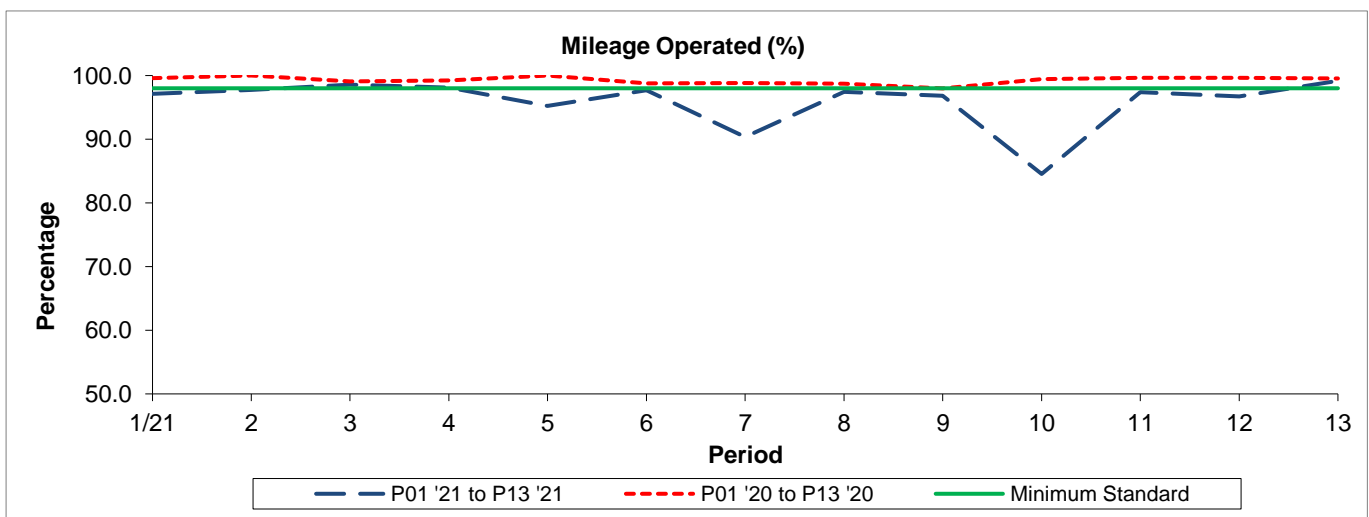

QSI & Mileage Performance Results

Route 549

Reliability Performance

| Period | 1/21 | 2 | 3 | 4 | 5 | 6 | 7 | 8 | 9 | 10 | 11 | 12 | 13 |
|--------------------|-------|-------|-------|-------|-------|-------|-------|-------|-------|-------|-------|-------|-------|
| P01 '21 to P13 '21 | 71.52 | 69.95 | 66.28 | 80.99 | 71.53 | 76.27 | 55.45 | 69.42 | 67.97 | 66.63 | 71.78 | 76.85 | 88.38 |
| P01 '20 to P13 '20 | 91.67 | 94.27 | 90.04 | 91.21 | 93.30 | 87.32 | 68.78 | 86.87 | 70.60 | 85.23 | 90.02 | 91.13 | 83.22 |
| Minimum Standard | 86.00 | 86.00 | 86.00 | 86.00 | 86.00 | 86.00 | 86.00 | 86.00 | 86.00 | 86.00 | 86.00 | 86.00 | 83.40 |

% On Time performance figures are based on four weeks data

Mileage Performance

| Period | 1/21 | 2 | 3 | 4 | 5 | 6 | 7 | 8 | 9 | 10 | 11 | 12 | 13 |
|--------------------|-------|-------|-------|-------|--------|-------|-------|-------|-------|-------|-------|-------|-------|
| P01 '21 to P13 '21 | 97.14 | 97.76 | 98.56 | 98.13 | 95.24 | 97.69 | 90.34 | 97.43 | 96.82 | 84.54 | 97.40 | 96.70 | 99.17 |
| P01 '20 to P13 '20 | 99.60 | 99.98 | 99.09 | 99.25 | 100.00 | 98.79 | 98.85 | 98.71 | 97.98 | 99.42 | 99.65 | 99.65 | 99.55 |
| Minimum Standard | 98.00 | 98.00 | 98.00 | 98.00 | 98.00 | 98.00 | 98.00 | 98.00 | 98.00 | 98.00 | 98.00 | 98.00 | 98.00 |

Mileage Performance figures are based on four weeks data