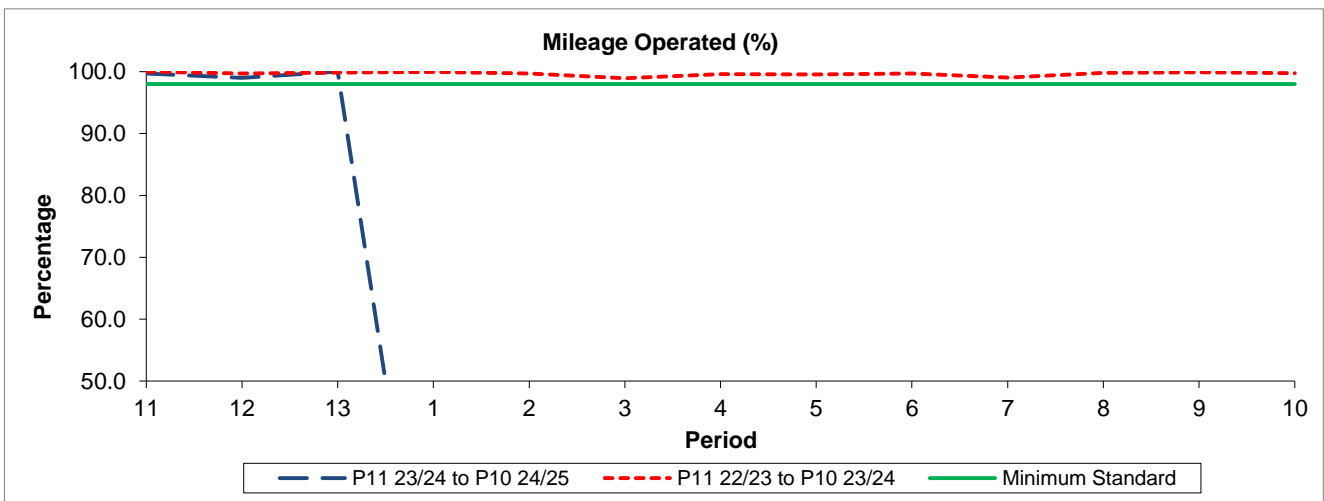

QSI & Mileage Performance Results

Route 497

Reliability Performance

Period	11	12	13	1	2	3	4	5	6	7	8	9	10
P11 23/24 to P10 24/25	97.79	95.77	96.85										
P11 22/23 to P10 23/24	93.71	91.30	94.14	97.35	96.04	92.82	96.62	94.90	96.27	95.79	95.89	95.86	95.71
Minimum Standard	86.00	86.00	86.00										

% On Time performance figures are based on four weeks data

Mileage Performance

Period	11	12	13	1	2	3	4	5	6	7	8	9	10
P11 23/24 to P10 24/25	99.73	99.00	100.00										
P11 22/23 to P10 23/24	99.99	99.68	99.84	99.97	99.71	98.94	99.61	99.57	99.72	99.05	99.79	99.89	99.75
Minimum Standard	98.00	98.00	98.00	98.00	98.00	98.00	98.00	98.00	98.00	98.00	98.00	98.00	98.00

Mileage Performance figures are based on four weeks data