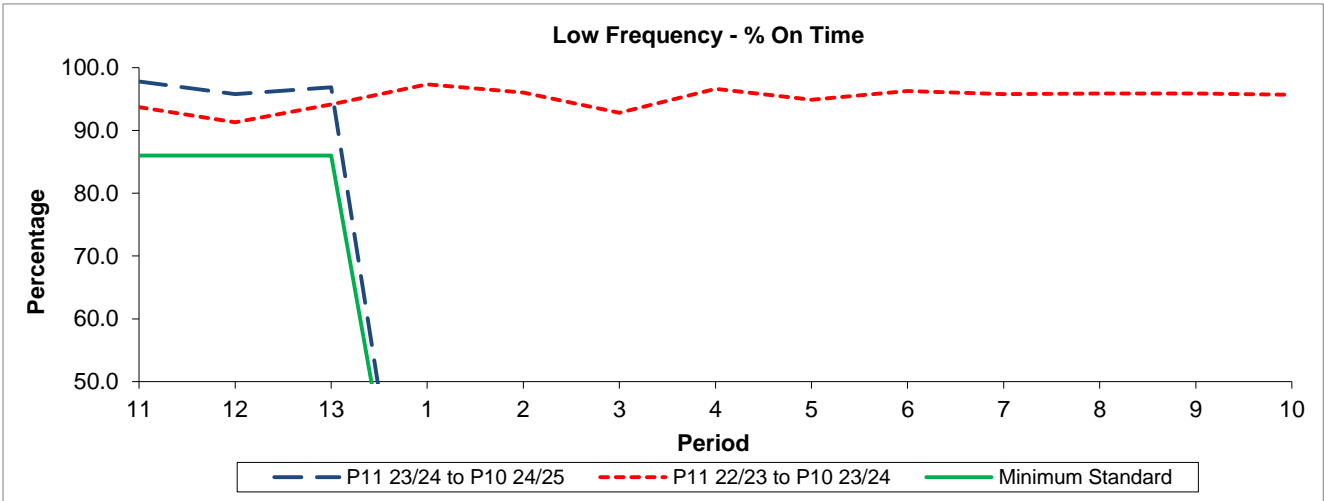

QSI & Mileage Performance Results

Route 497

Reliability Performance

Period	11	12	13	1	2	3	4	5	6	7	8	9	10
P11 23/24 to P10 24/25	97.79	95.77	96.85										
P11 22/23 to P10 23/24	93.71	91.30	94.14	97.35	96.04	92.82	96.62	94.90	96.27	95.79	95.89	95.86	95.71
Minimum Standard	86.00	86.00	86.00										

% On Time performance figures are based on four weeks data

Mileage Performance

Period	11	12	13	1	2	3	4	5	6	7	8	9	10
P11 23/24 to P10 24/25	99.73	99.00	100.00										
P11 22/23 to P10 23/24	99.99	99.68	99.84	99.97	99.71	98.94	99.61	99.57	99.72	99.05	99.79	99.89	99.75
Minimum Standard	98.00	98.00	98.00	98.00	98.00	98.00	98.00	98.00	98.00	98.00	98.00	98.00	98.00

Mileage Performance figures are based on four weeks data