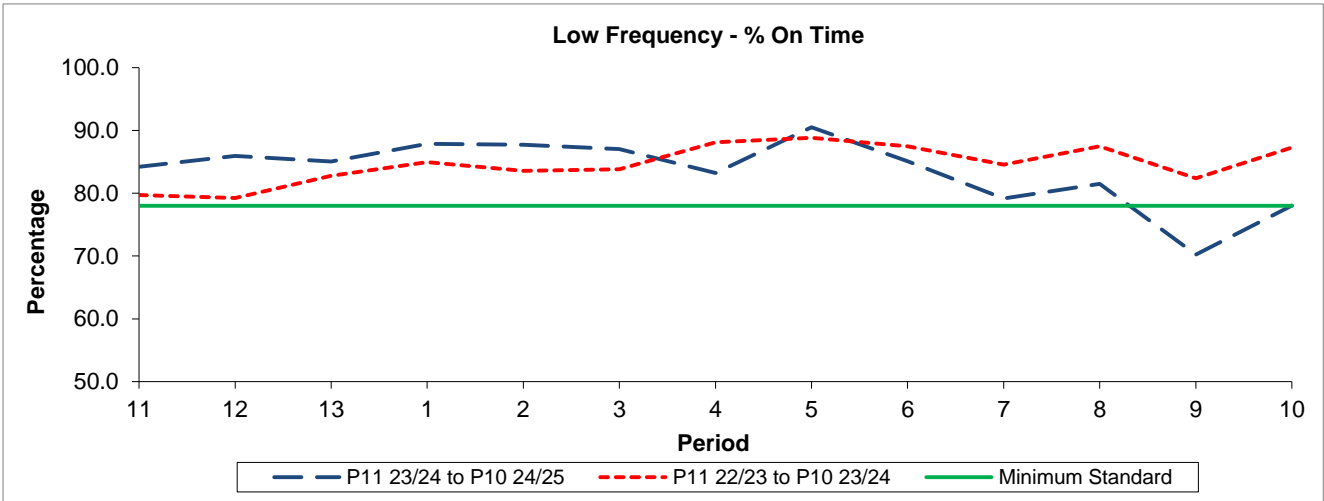

## Reliability Performance

Period	11	12	13	1	2	3	4	5	6	7	8	9	10
P11 23/24 to P10 24/25	84.19	85.93	85.06	87.86	87.70	87.04	83.21	90.51	85.12	79.17	81.48	70.23	78.02
P11 22/23 to P10 23/24	79.71	79.24	82.79	84.94	83.56	83.82	88.12	88.83	87.46	84.58	87.50	82.39	87.26
Minimum Standard	78.00	78.00	78.00	78.00	78.00	78.00	78.00	78.00	78.00	78.00	78.00	78.00	78.00