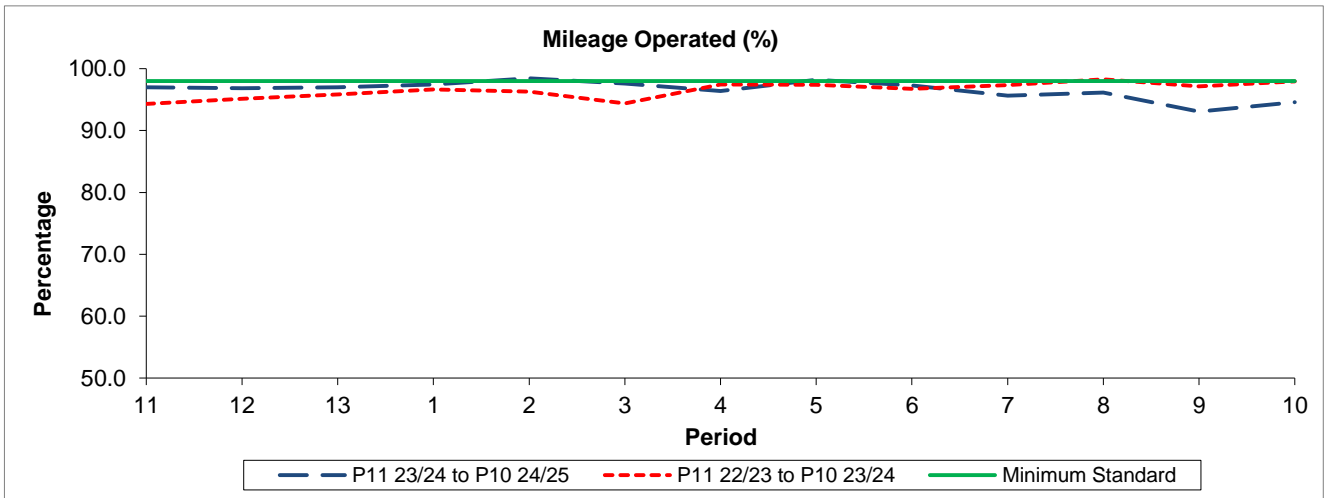

Mileage Performance

Period	11	12	13	1	2	3	4	5	6	7	8	9	10
P11 23/24 to P10 24/25	97.00	96.85	97.01	97.45	98.44	97.60	96.37	98.20	97.29	95.61	96.16	93.06	94.60
P11 22/23 to P10 23/24	94.30	95.14	95.84	96.64	96.30	94.36	97.46	97.37	96.76	97.36	98.27	97.13	97.94
Minimum Standard	98.00	98.00	98.00	98.00	98.00	98.00	98.00	98.00	98.00	98.00	98.00	98.00	98.00

Mileage Performance figures are based on four weeks data