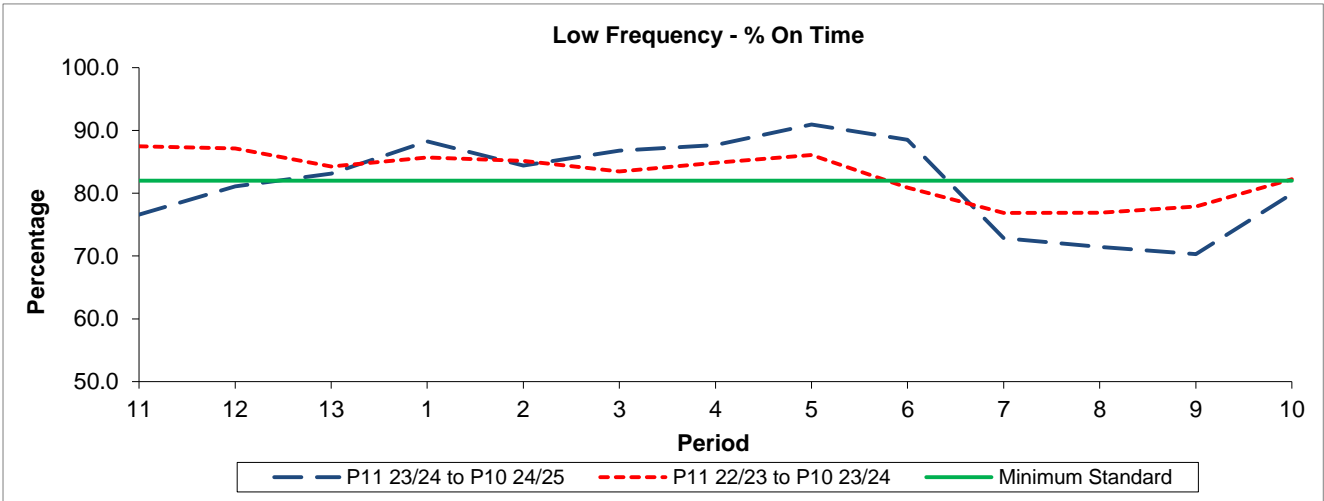

QSI & Mileage Performance Results

Route 488

Reliability Performance

Period	11	12	13	1	2	3	4	5	6	7	8	9	10
P11 23/24 to P10 24/25	76.61	81.12	83.10	88.26	84.39	86.79	87.69	90.95	88.50	72.82	71.44	70.30	79.89
P11 22/23 to P10 23/24	87.47	87.12	84.27	85.71	85.14	83.46	84.86	86.09	80.90	76.87	76.88	77.89	82.24
Minimum Standard	82.00	82.00	82.00	82.00	82.00	82.00	82.00	82.00	82.00	82.00	82.00	82.00	82.00

% On Time performance figures are based on four weeks data

Mileage Performance

Period	11	12	13	1	2	3	4	5	6	7	8	9	10
P11 23/24 to P10 24/25	96.67	97.31	97.45	98.11	96.32	96.76	98.03	97.85	98.46	94.69	93.75	93.31	96.83
P11 22/23 to P10 23/24	97.65	98.07	97.56	98.71	97.24	97.47	98.18	98.70	98.19	97.37	98.04	97.37	98.32
Minimum Standard	98.00	98.00	98.00	98.00	98.00	98.00	98.00	98.00	98.00	98.00	98.00	98.00	98.00

Mileage Performance figures are based on four weeks data