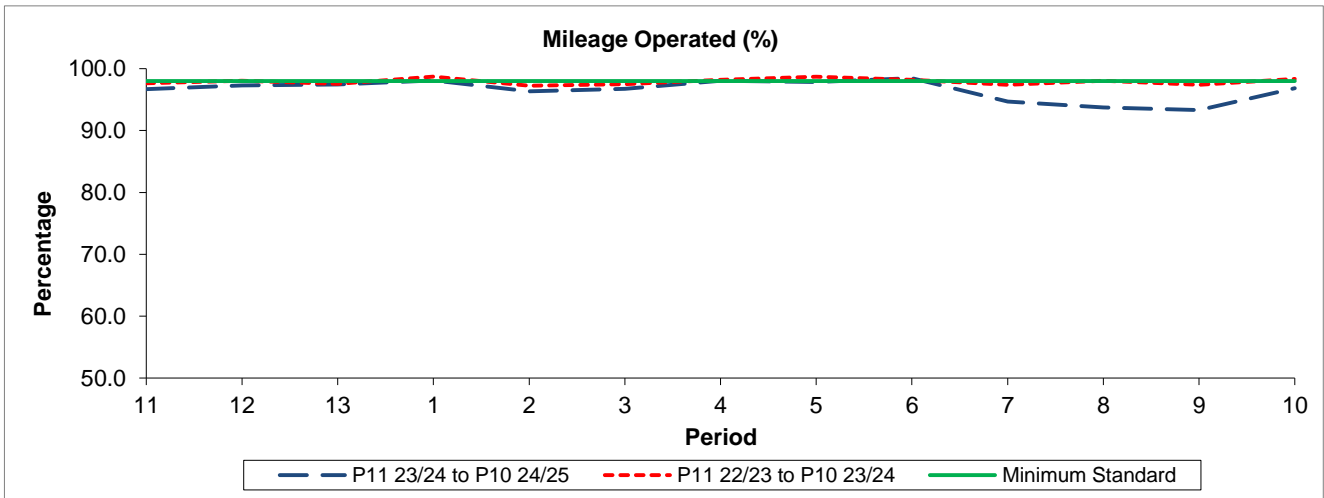

QSI & Mileage Performance Results

Route 488

Reliability Performance

Period	11	12	13	1	2	3	4	5	6	7	8	9	10
P11 23/24 to P10 24/25	76.61	81.12	83.10	88.26	84.39	86.79	87.69	90.95	88.50	72.82	71.44	70.30	79.89
P11 22/23 to P10 23/24	87.47	87.12	84.27	85.71	85.14	83.46	84.86	86.09	80.90	76.87	76.88	77.89	82.24
Minimum Standard	82.00	82.00	82.00	82.00	82.00	82.00	82.00	82.00	82.00	82.00	82.00	82.00	82.00

% On Time performance figures are based on four weeks data

Mileage Performance

Period	11	12	13	1	2	3	4	5	6	7	8	9	10
P11 23/24 to P10 24/25	96.67	97.31	97.45	98.11	96.32	96.76	98.03	97.85	98.46	94.69	93.75	93.31	96.83
P11 22/23 to P10 23/24	97.65	98.07	97.56	98.71	97.24	97.47	98.18	98.70	98.19	97.37	98.04	97.37	98.32
Minimum Standard	98.00	98.00	98.00	98.00	98.00	98.00	98.00	98.00	98.00	98.00	98.00	98.00	98.00

Mileage Performance figures are based on four weeks data