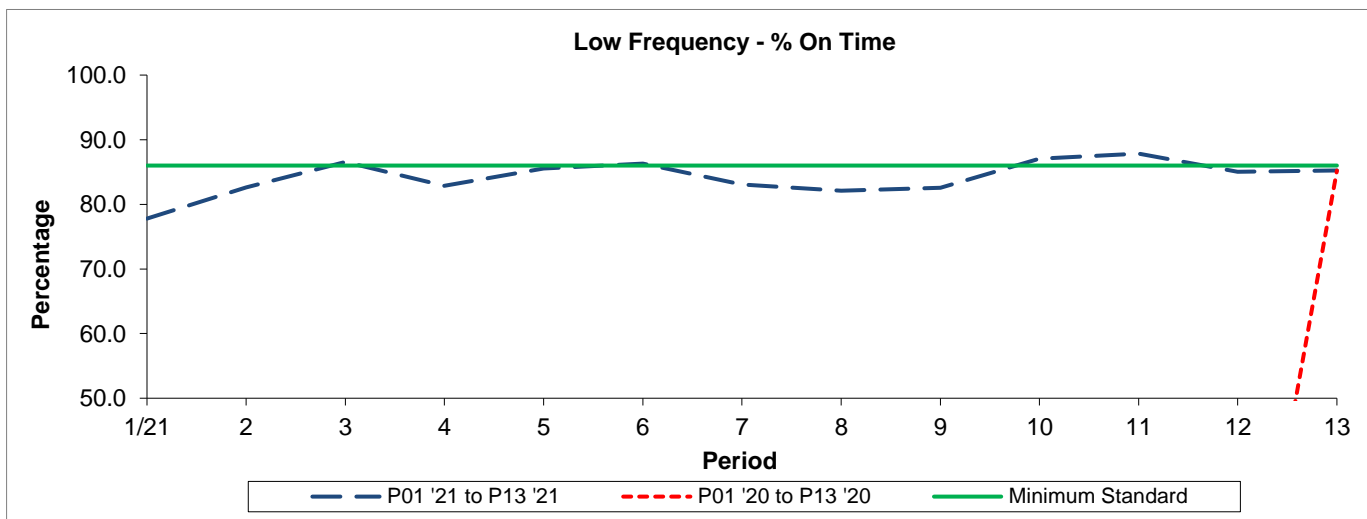

## Reliability Performance

Period	1/21	2	3	4	5	6	7	8	9	10	11	12	13
P01 '21 to P13 '21	77.80	82.61	86.56	82.87	85.55	86.29	83.05	82.09	82.55	87.06	87.84	85.05	85.26
P01 '20 to P13 '20													85.22
Minimum Standard	86.00	86.00	86.00	86.00	86.00	86.00	86.00	86.00	86.00	86.00	86.00	86.00	86.00