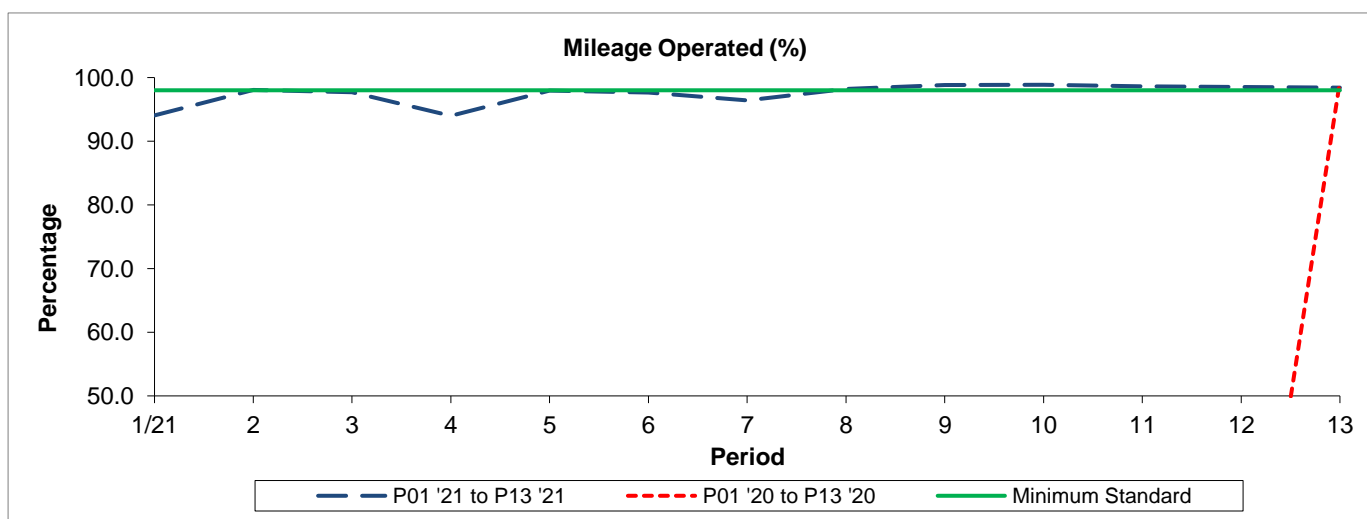

Mileage Performance

Period	1/21	2	3	4	5	6	7	8	9	10	11	12	13
P01 '21 to P13 '21	94.06	98.04	97.69	93.99	97.95	97.67	96.44	98.23	98.82	98.87	98.60	98.53	98.43
P01 '20 to P13 '20													99.37
Minimum Standard	98.00	98.00	98.00	98.00	98.00	98.00	98.00	98.00	98.00	98.00	98.00	98.00	98.00

Mileage Performance figures are based on four weeks data