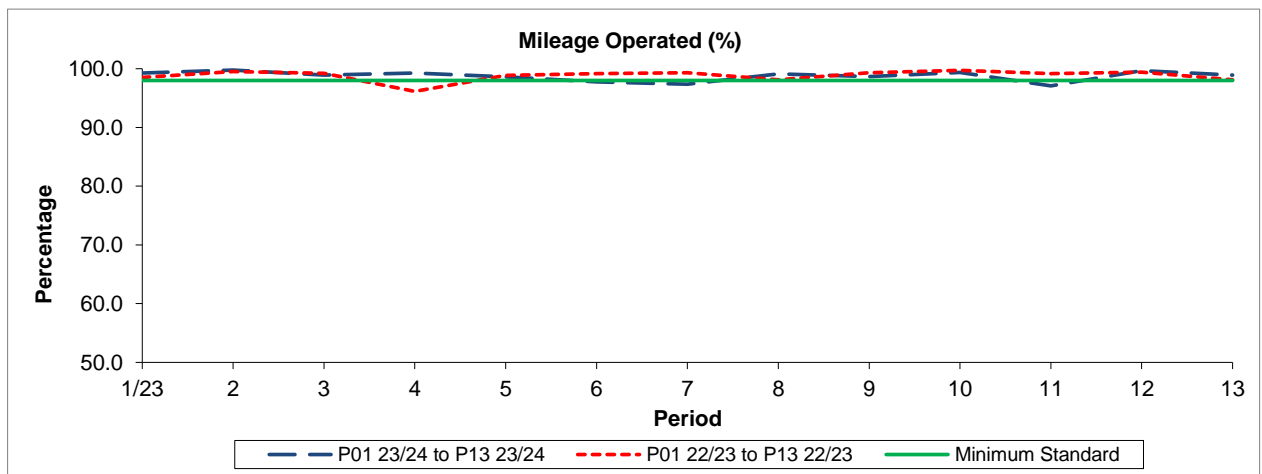

Mileage Performance

Period	1/23	2	3	4	5	6	7	8	9	10	11	12	13
P01 23/24 to P13 23/24	99.27	99.77	98.92	99.28	98.63	97.76	97.37	99.11	98.69	99.38	97.08	99.65	98.91
P01 22/23 to P13 22/23	98.52	99.52	99.22	96.14	98.86	99.16	99.32	98.11	99.31	99.72	99.18	99.40	98.13
Minimum Standard	98.00	98.00	98.00	98.00	98.00	98.00	98.00	98.00	98.00	98.00	98.00	98.00	98.00

Mileage Performance figures are based on four weeks data