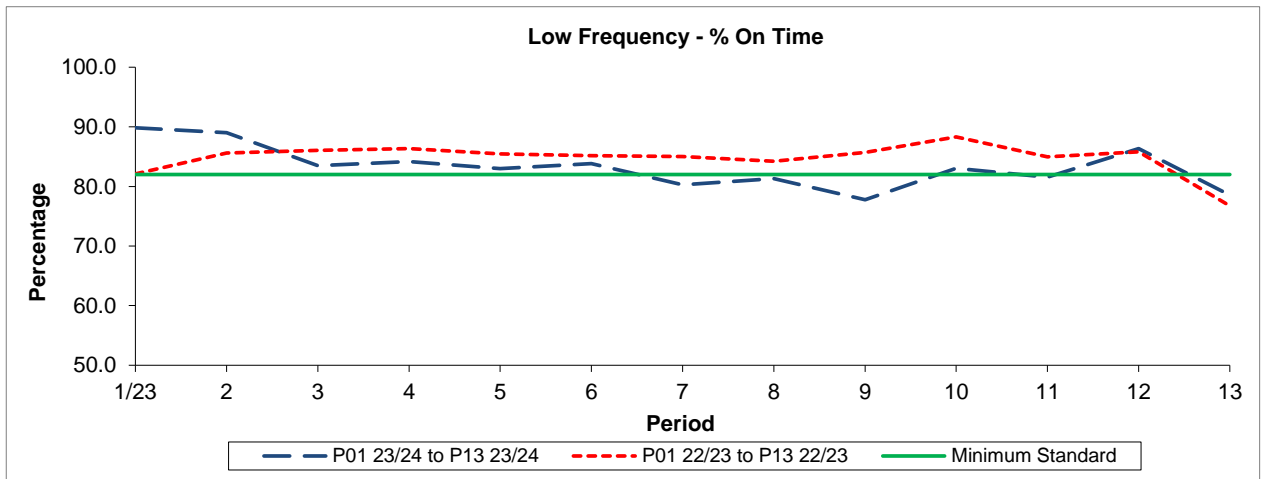

## Reliability Performance

Period	1/23	2	3	4	5	6	7	8	9	10	11	12	13
P01 23/24 to P13 23/24	89.84	89.00	83.50	84.19	82.99	83.85	80.26	81.32	77.77	83.05	81.56	86.36	78.53
P01 22/23 to P13 22/23	82.12	85.59	86.04	86.33	85.46	85.18	85.02	84.21	85.70	88.31	84.97	85.81	76.74
Minimum Standard	82.00	82.00	82.00	82.00	82.00	82.00	82.00	82.00	82.00	82.00	82.00	82.00	82.00