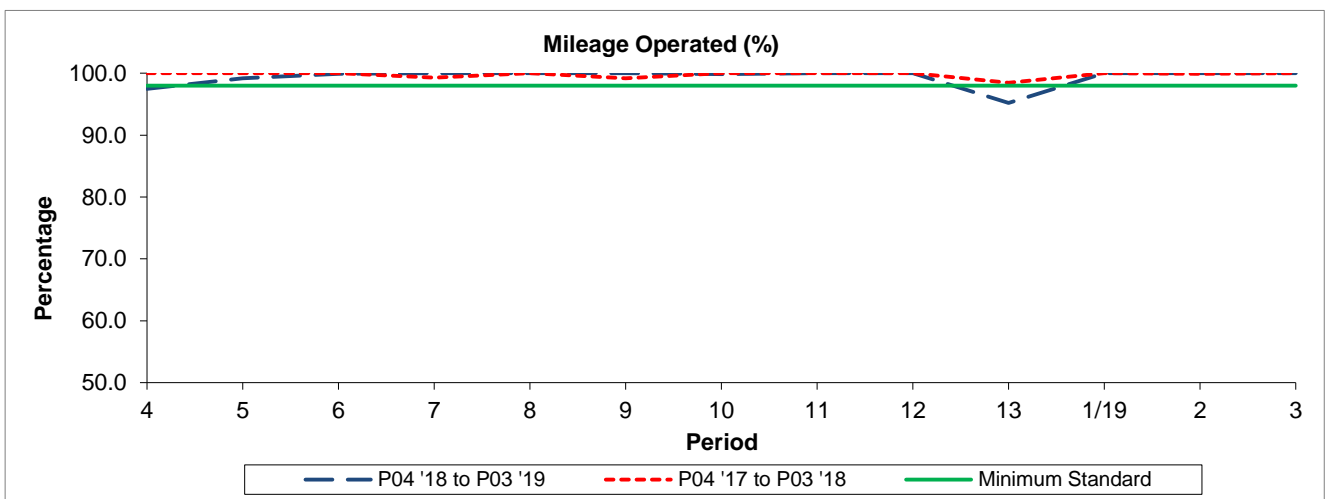

Mileage Performance

Period	4	5	6	7	8	9	10	11	12	13	1/19	2	3
P04 '18 to P03 '19	97.50	99.17	99.92	100.00	100.00	100.00	99.88	100.00	100.00	95.20	100.00	100.00	100.00
P04 '17 to P03 '18	100.00	100.00	100.00	99.28	100.00	99.17	100.00	100.00	100.00	98.47	100.00	99.92	100.00
Minimum Standard	98.00	98.00	98.00	98.00	98.00	98.00	98.00	98.00	98.00	98.00	98.00	98.00	98.00

Mileage Performance figures are based on four weeks data