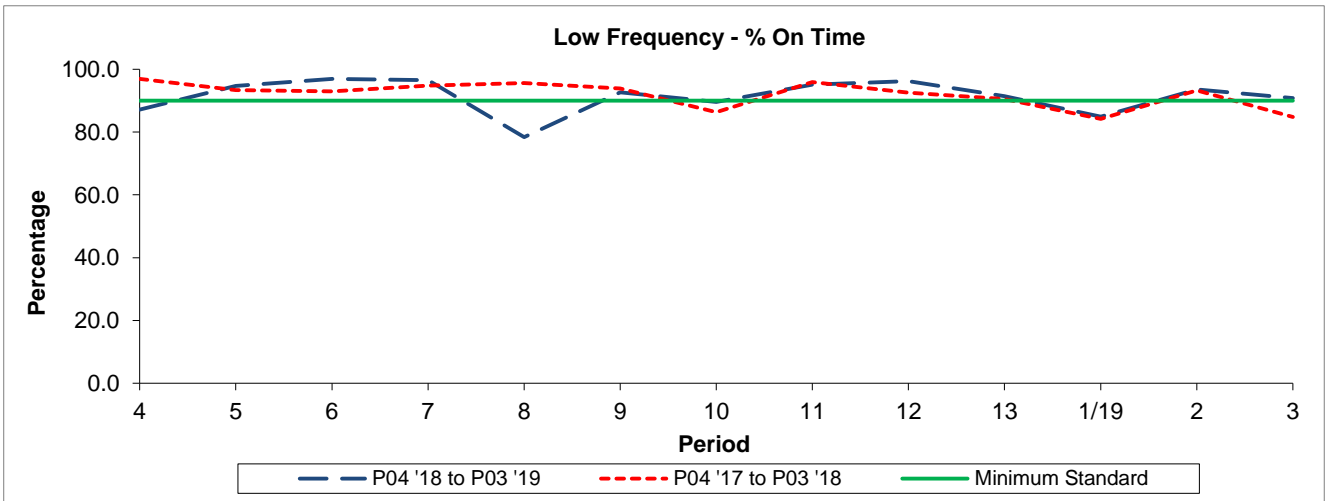

## Reliability Performance

Period	4	5	6	7	8	9	10	11	12	13	1/19	2	3
P04 '18 to P03 '19	87.20	94.70	96.98	96.54	78.35	92.68	89.63	95.07	96.20	91.47	84.90	93.56	90.88
P04 '17 to P03 '18	96.95	93.43	92.97	94.80	95.60	93.90	86.31	95.93	92.55	90.58	84.25	93.24	84.83
Minimum Standard	90.00	90.00	90.00	90.00	90.00	90.00	90.00	90.00	90.00	90.00	90.00	90.00	90.00

% On Time performance figures are based on four weeks data