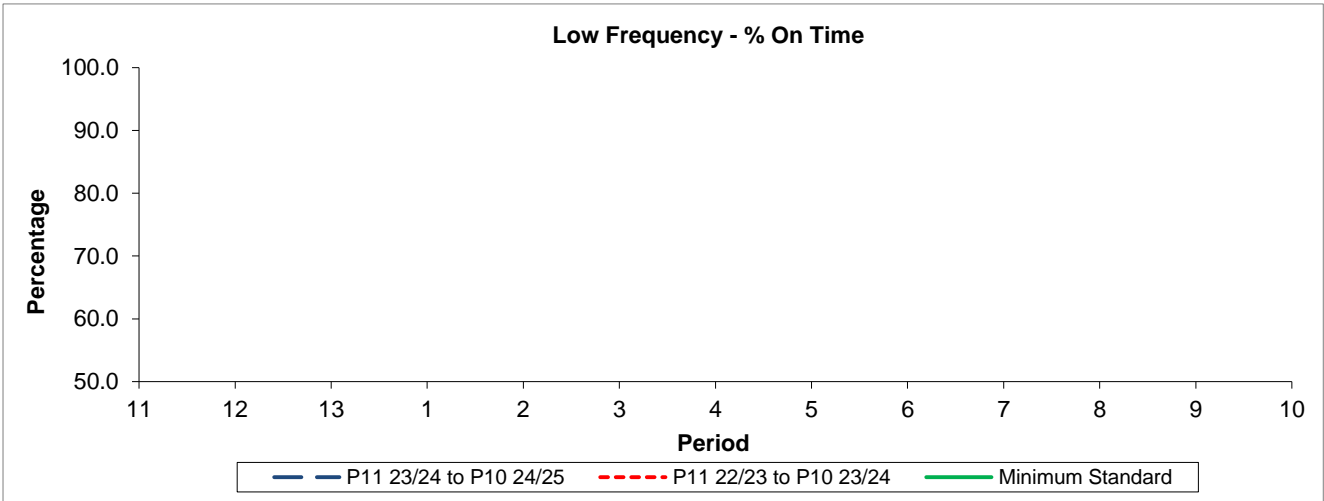

QSI & Mileage Performance Results

Route 376

Reliability Performance

Period	11	12	13	1	2	3	4	5	6	7	8	9	10
P11 23/24 to P10 24/25													
P11 22/23 to P10 23/24													
Minimum Standard													

% On Time performance figures are based on four weeks data

Mileage Performance

Period	11	12	13	1	2	3	4	5	6	7	8	9	10
P11 23/24 to P10 24/25	87.10	94.76	95.81	97.04	96.56	97.35	95.01	97.47	97.99	94.76	93.18	97.02	99.12
P11 22/23 to P10 23/24	97.79	98.35	97.52	97.61	95.50	97.09	97.23	96.31	96.68	95.08	95.25	93.97	97.20
Minimum Standard	98.00	98.00	98.00	98.00	98.00	98.00	98.00	98.00	98.00	98.00	98.00	98.00	98.00

Mileage Performance figures are based on four weeks data