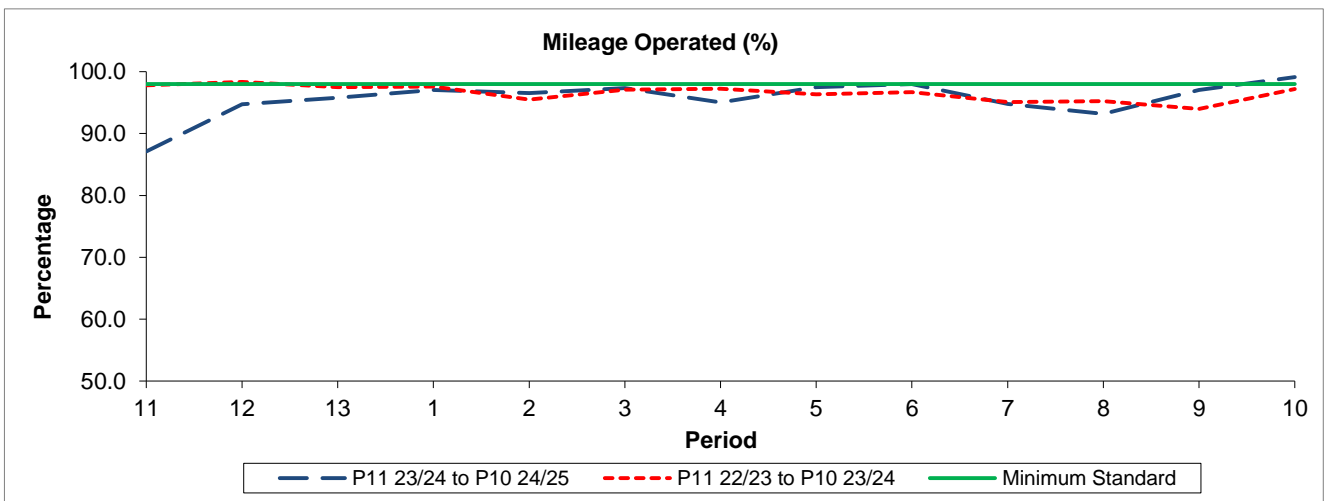

QSI & Mileage Performance Results

Route 376

Reliability Performance

Period	11	12	13	1	2	3	4	5	6	7	8	9	10
P11 23/24 to P10 24/25													
P11 22/23 to P10 23/24													
Minimum Standard													

% On Time performance figures are based on four weeks data

Mileage Performance

Period	11	12	13	1	2	3	4	5	6	7	8	9	10
P11 23/24 to P10 24/25	87.10	94.76	95.81	97.04	96.56	97.35	95.01	97.47	97.99	94.76	93.18	97.02	99.12
P11 22/23 to P10 23/24	97.79	98.35	97.52	97.61	95.50	97.09	97.23	96.31	96.68	95.08	95.25	93.97	97.20
Minimum Standard	98.00	98.00	98.00	98.00	98.00	98.00	98.00	98.00	98.00	98.00	98.00	98.00	98.00

Mileage Performance figures are based on four weeks data